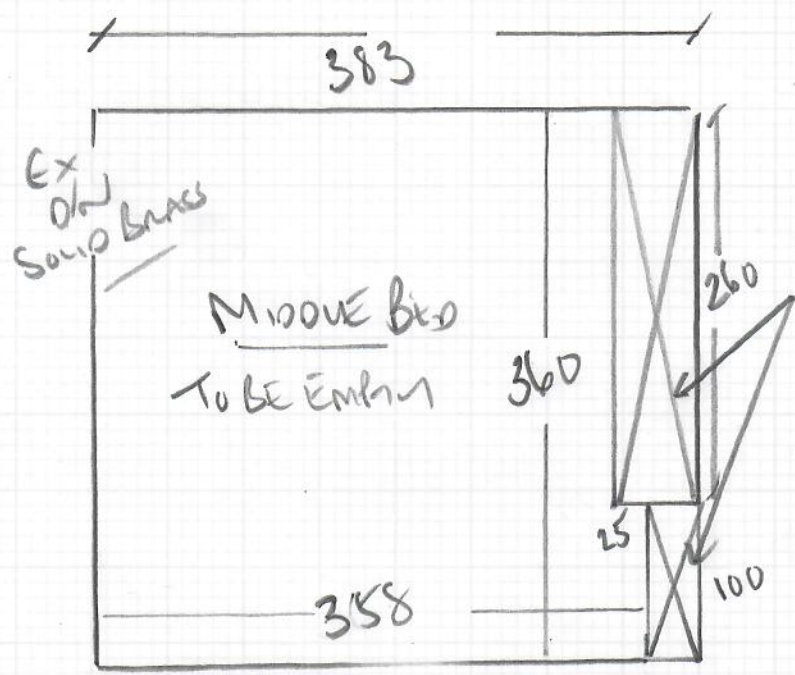

Job No: R18929
Name: GARLETT
Address: A1 LAMBTON RD
SW20 0LW
Tel:
Sheet: 1 of 1

NEW
WARDROBE + BOOK CASE
TO BE INSTALLED

MARK VIEWER
Colour Mark - 231

375 x 400

15m²

WOOD FLOOR

DECORATORS TO DO LIFT + DISPOSE

EXISTING BUILT IN CABINETS ON OLD JIP RUBBER

EXISTING SKELETON - ARCHITECT DECORATORS MAKE UP + REMOVE IT