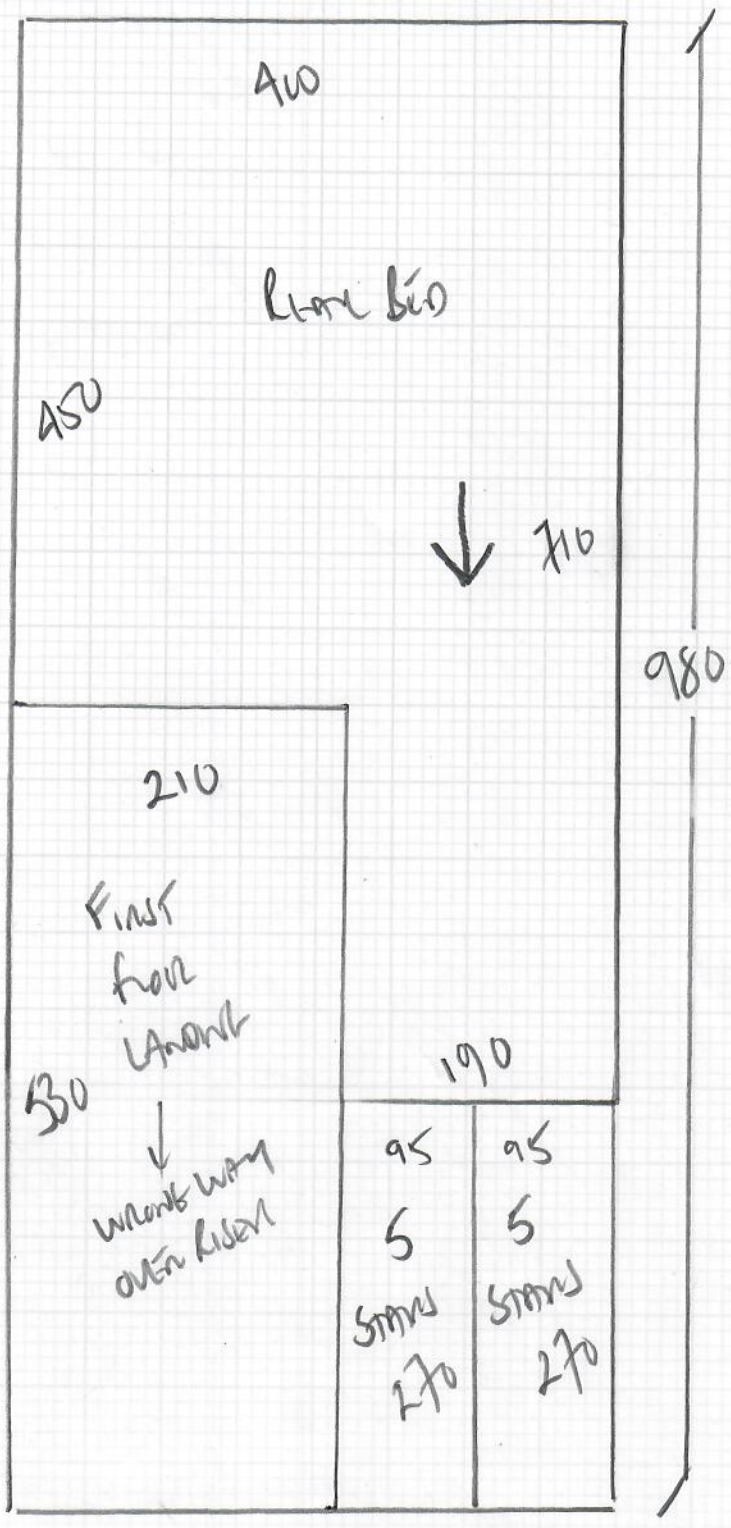

Job No: R18932
 Name: ELKS
 Address: 21 DUNMORE ROAD
 SW2087W
 Tel:
 Sheet: 1 of 2

BELGRAVE '50'
 CARPET BELSISSE
 on BARNE-1 120 505

Row 1 980 x 400
 Row 2 145 x 400
1125 x 400

45M²