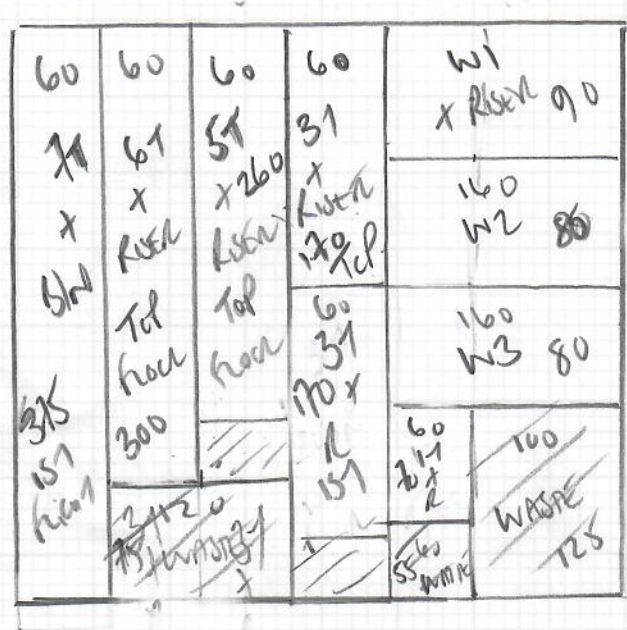

Job No: R18934  
 Name: HUDSON  
 Address: 5 CARTHORE VILLAS  
 SW10 4EH  
 Tel:  
 Sheet: 1 of 2

375

STAIRS (LANDINGS WOOD)  
Top floor to ground floor

HAVANA  
 Colour HAV 28

Room 375 x 400

Room BINDING TAPE  
 Colour 8456 FRENCH NAVY  
 3200 LINEAR METRES

15m<sup>2</sup>

- 1 11 x 61W 750
- 2 61 x Riser 600
- 3 51 x Riser 520
- 4 31 x Riser 340
- 5 31 x Riser 340
- 6 11 x Riser 140
- 3 x Window 4.60

31.50 MTS ORDER 32 METRES

Job No: R1893A  
 Name: Hudson  
 Address: 5 Courtyards Villas  
 SW10 4EH  
 Tel: 2 of 2  
 Sheet: NOSING BY BUILDER

Top floor