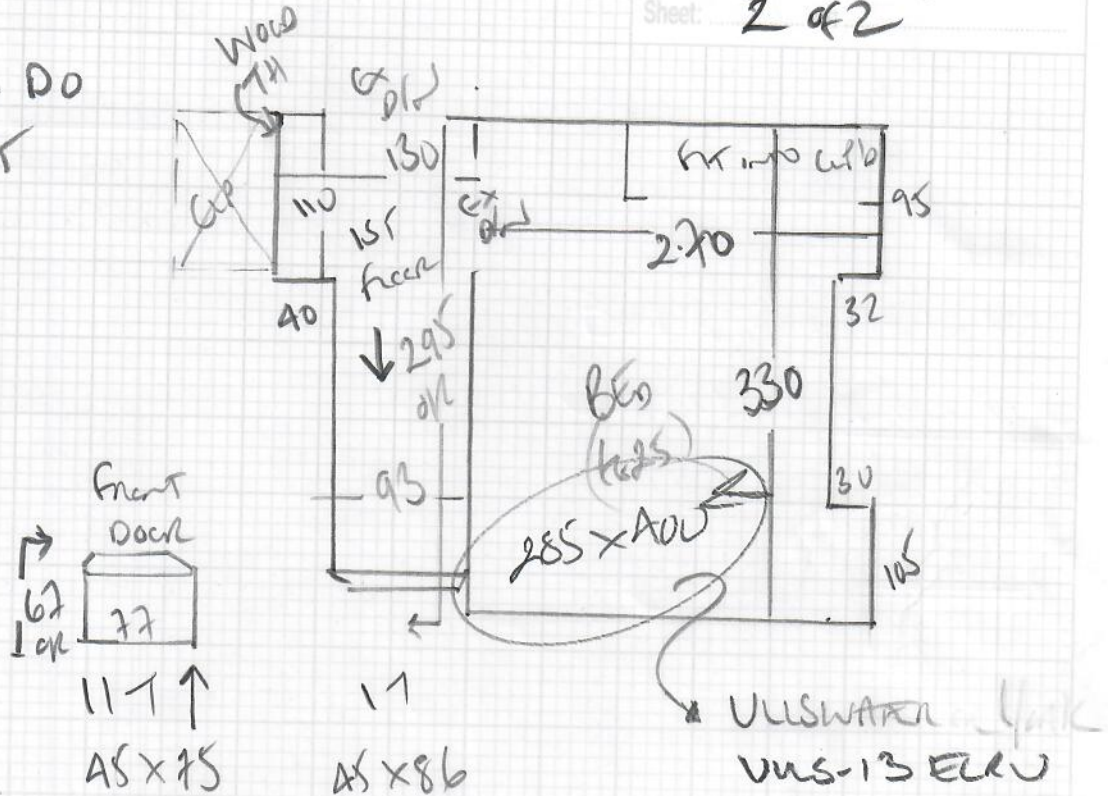

Job No: R18943
Name: WELLS
Address: 7 SKELGIN ROAD
SWIS 2EF
(Tel flat)
Sheet: 2 of 2

WOOD floors

UPHOLST CARPET on Putnam + STEPLE

Bedroom - UPHOLST SYNTHETIC TURTLE on 8mm PU

CUSTOMER TO DO OWN UPHOLST

Doors tight!!
LANDING LUBCARD +
Bedroom Door NEEDS
CASING!

fix NEW ANCO BARS x2
to Doorways off MEZZ
LANDING

CHANGE from
Aci TO ANCO?