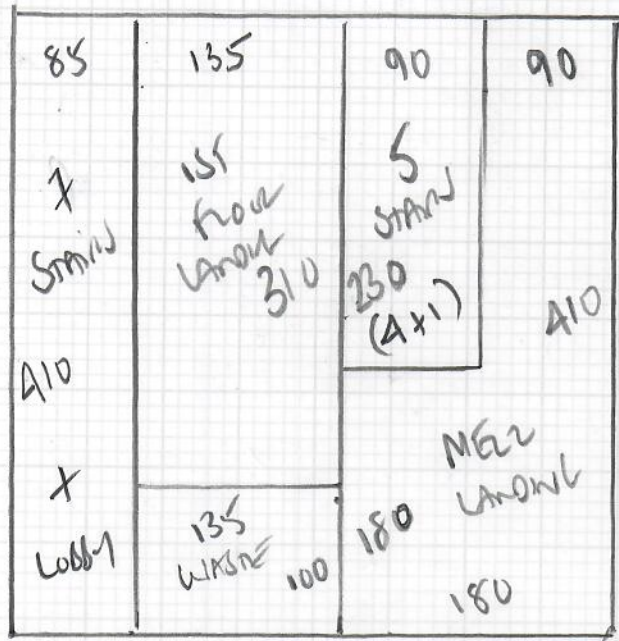

Job No: R18943  
 Name: WELLS  
 Address: 7 SKELGILL ROAD  
 SWIS 2EF  
 Tel: TEL FAX  
 Sheet: 1 of 2

STAIRS + LANDINGS

WESSEX VERDE

'CLEARANCE'

COLOR FLAX

PAN 410 x 400

16.40m<sup>2</sup>

Bedroom

ULSWATER TWIST

COLOR ULS-13

COLOR ECU 3

2.85 x 4.00m

11.40m<sup>2</sup>

Job No: R18943  
 Name: WELLS  
 Address: 7 SKELGIN ROAD  
 SWIS 2EF  
 (Tel flat)  
 Sheet: 2 of 2

WOOD floors

UPHOLST CARPET on Putnam + STEPLE