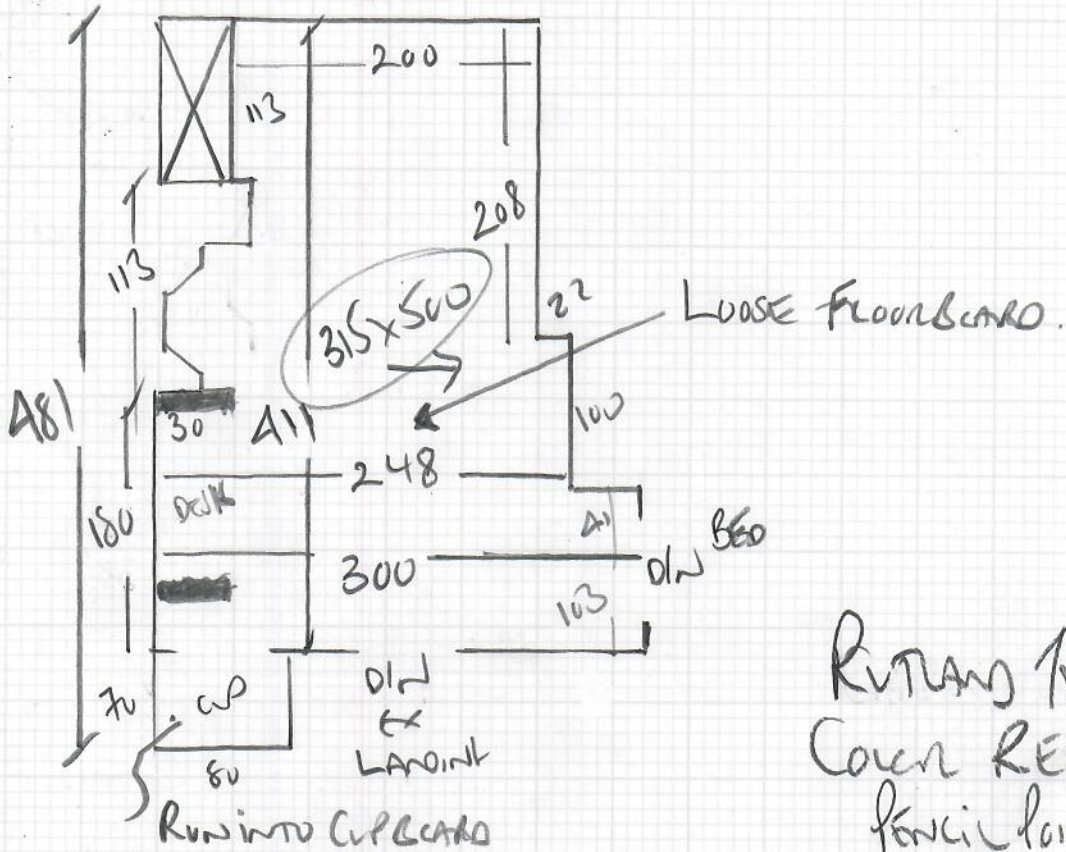

Job No: R18944
 Name: BUECH
 Address: 138 Hollys Road
 SW20 8NS
 Tel:
 Sheet: 1 of 1

WOOD floors - LOOSE FLOORBOARD!
 NO UNITS
 NEW SLICE REQUIRED

RETURNING TRUST 50'
 COVER RESO-SS
 PENCIL POINT

315 x 500

15.75m²