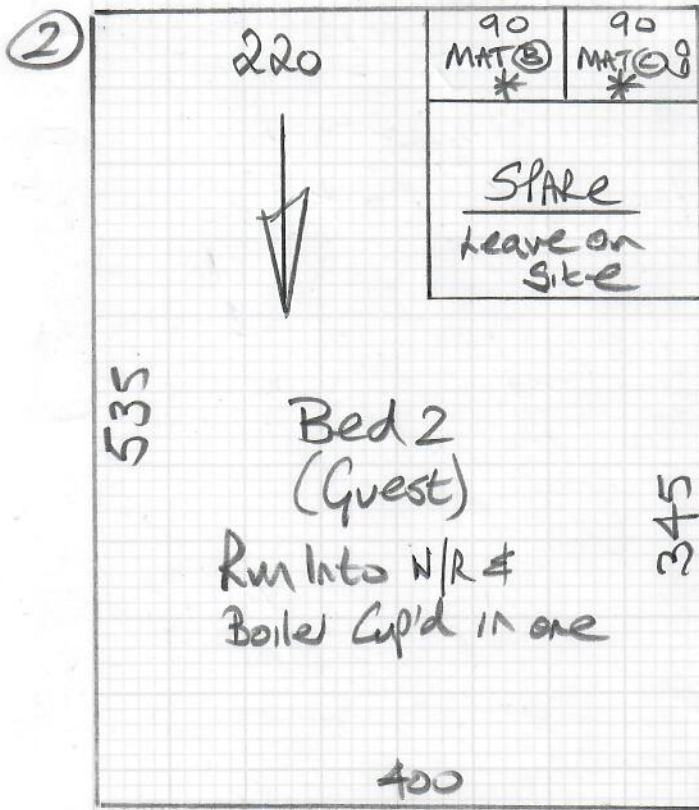

mrcarpet
Job No: R18951
Tastevin Ltd
Address:
Tel:
Sheet: 1 of 2

CT Oriental Sisal
Col. Elol Silver

Cut Plan ① 615 x 400
Cut Plan ② 535 x 400
1150 x 400
= 46m²

*Cut 3 Mats to the following sizes & send to KASIA'S for edging
MAT (A) 110 x 50cm
MAT (B) 50 x 78cm
MAT (C) 50 x 78cm
Also, send 2 x W/R pieces for whipping along one side only.

Possible Filler here?

Mat (A) is for the 1st floor balcony door & mats (B) + (C) are for the front Door.

R18951
Tastevin LTD

2 of 2

To be tiled

Edged Mat for Balcony door
2110x50

RAKING WALL

Edged Mats Req:-
Balcony 110x50
Front Door 50x78 (x2)

Steel STAIRCASE
down to
Ground floor

To Be Tiled