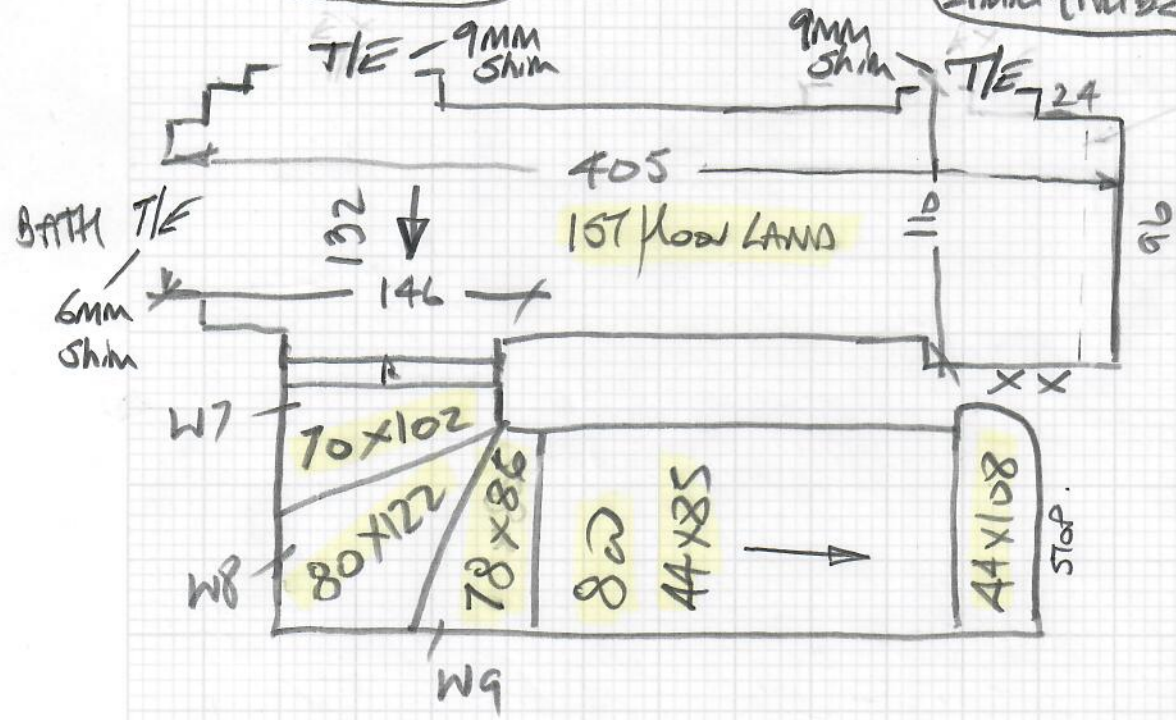

21mm timber

mrcarpet
 Job: R18955
 Name: Butcher
 Address:
 Tel:
 Sheet: of
 20/2

21mm timber

Cor Matting - Col NATURAL

Matwell 94x101 (Re-use ex Timber Surround)