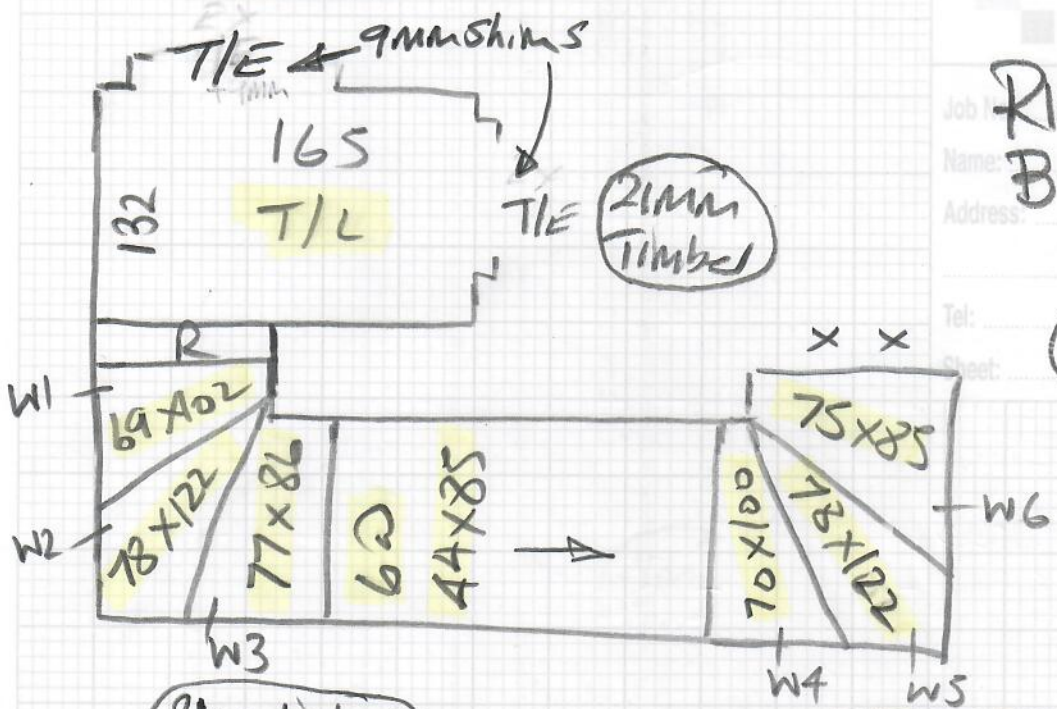

21mm timber

mrcarpet
 Job: R18955
 Name: Butcher
 Address:
 Tel:
 Sheet: of
 20/2

21mm timber

Cor Matting - Col NATURAL

Matwell 94x101 (Re-use ex Timber Surround)