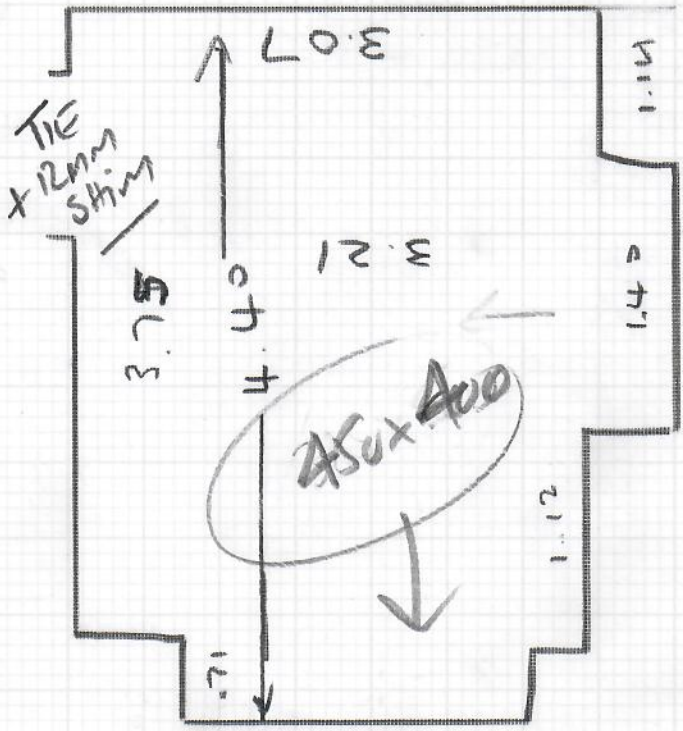

Job No: R18960  
Name: BOWDEN  
Address: 12 SOMERSET AVE  
SW20 0BJ

Tel:  
Sheet: 1 of 1

Lights Room

To  
W d  
↓  
excl  
trim  
2/edge  
no  
good.  
maybe  
need  
shim.

LAND TRAUIATA  
COLON TRV-0680

450 x 400

1800m<sup>2</sup>

5.16.75