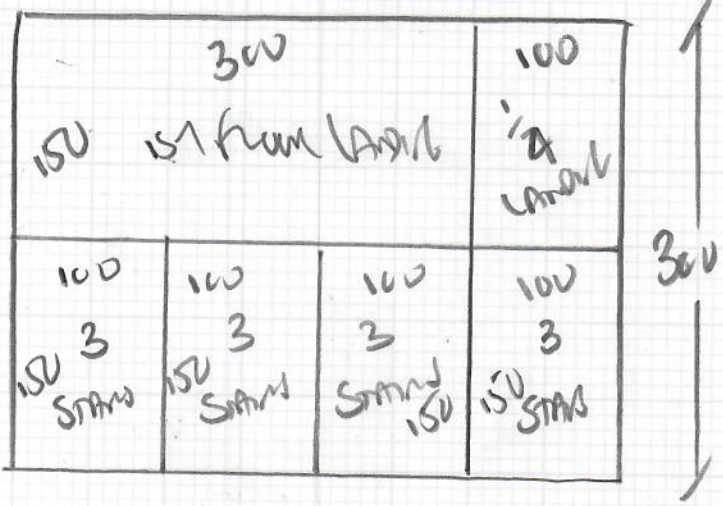

Job No: R18961
 Name: KENNEDY
 Address: 15 SHIRE PLACE
 WANDSWORTH
 SW18 3BP
 Tel:
 Sheet: 1 of 2

STAIRS + LANDINGS

HAVANA (Two TONE
 Loop)
 Color HAV. 24

PLAN 300 x 400

12m²

2 BED ROOMS
 GHEAT

Color GHL-07

MAIN BED 380 x 400

BED 2 270 x 400

26m²

Job No: R 18961
 Name: KENNEDY
 Address: 15 STAIR PLACE
 WANDSWORTH
 Tel: SW18 3BP
 Sheet: 2 of 2

2 Bedrooms
 SHAW
 COLOR SHL-07
 STAIRS + LANDINGS
 HAVANA
 COLOR HAV-24

CUSTOMER HAS OWN MOVEU
 for Bathroom 1 box 382m²
 GAVE Roy HERMIDGE NUMBER
 TO DEAL DIRECT.