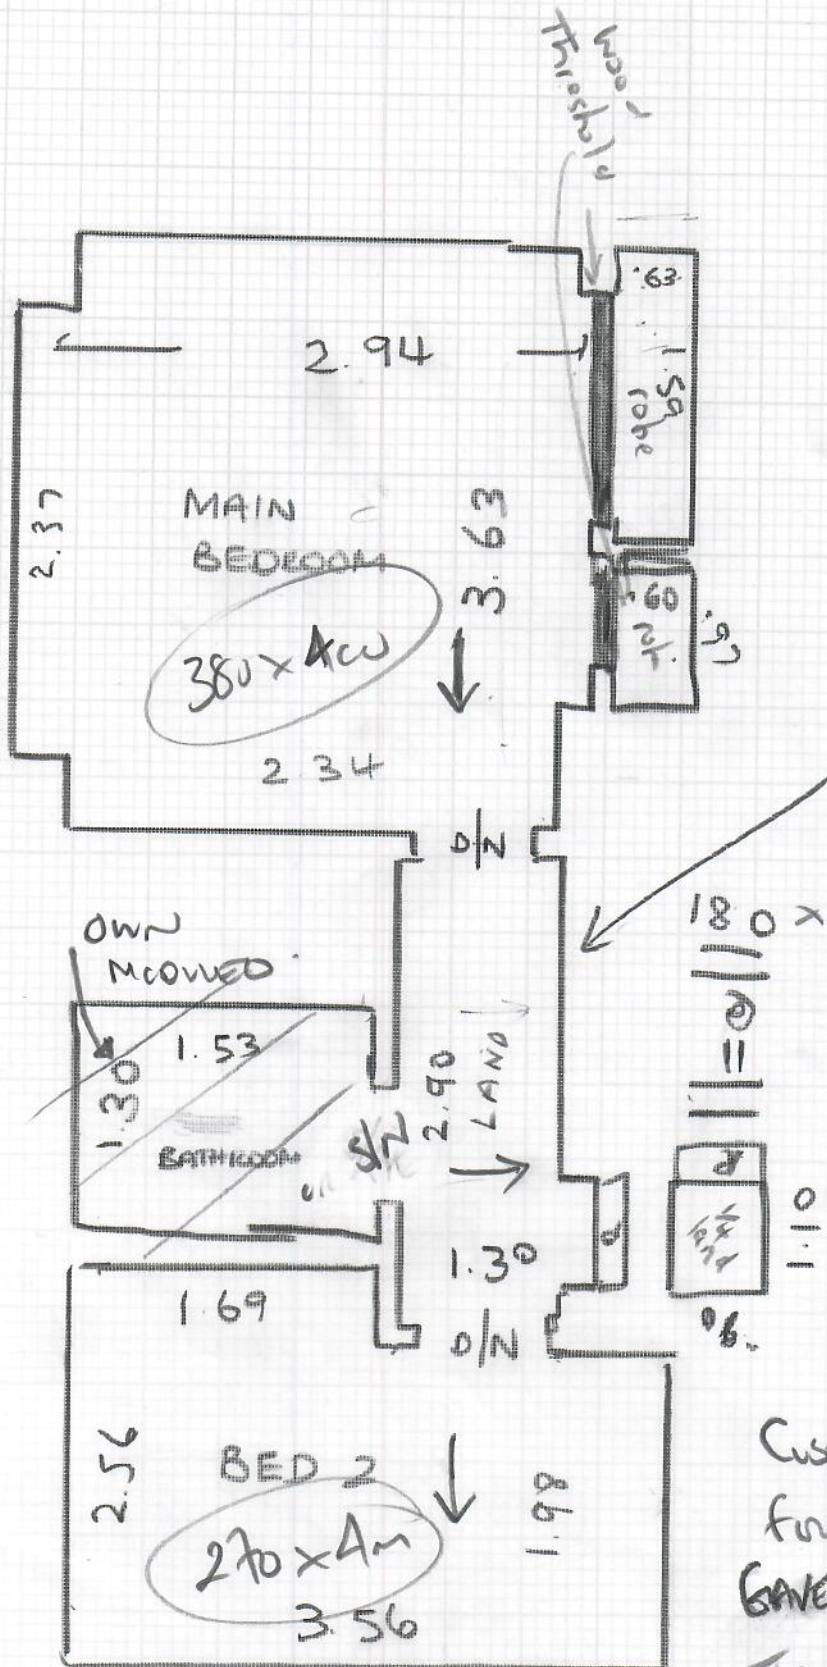

Job No: R18961
 Name: KENNEDY
 Address: 15 SHIRE PLACE
 WANDSWORTH
 SW18 3BP
 Tel:
 Sheet: 1 of 2

STAIRS + LANDINGS

HAVANA (Two TONE
 Loop)
 Color HAV. 24

PLAN 300 x 400

12m²

2 BED ROOMS
 GHEAT

Color GHL-07

MAIN BED 380 x 400

BED 2 270 x 400

26m²

Job No: R 18961
 Name: KENNEDY
 Address: 15 STAIR PLACE
 WANDSWORTH
 Tel: SW18 3BP
 Sheet: 2 of 2

2 Bedrooms
 SHAW
 COLOR SHL-07
 STAIRS + LANDINGS
 HAVANA
 COLOR HAV-24

CUSTOMER HAS OWN MOVEU
 for Bathroom 1 box 382m²
 GAVE Roy HERMIDGE NUMBER
 TO DEAL DIRECT.