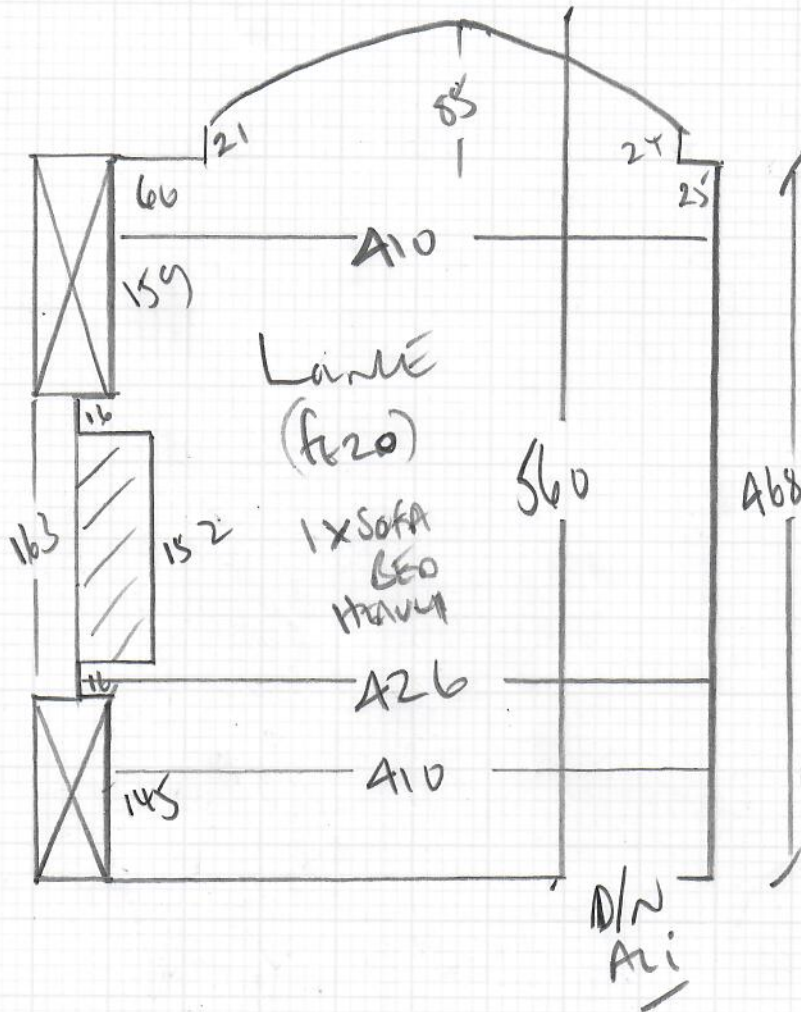

Job No: R18966
 Name: Cronin
 Address: Flat 3 (1st floor)
 33 Vineyard Hill Road
 Tel: SW19 7JL
 Sheet: 1 of 1

GREEN
 COLOR GHL-08
 MADEIRA
LOUNGE
580 x 500

29m²

WOOD FLOORS / HAND BAND DOWN
 WHITE NAT COMPLAINS 'CHENILLE' ON OLD PU FIRM
 EXISTING GRIPPER OK TO RE-USE
 FURNITURE - HEAVY SOFA GEO f20
 1ST floor flat - PENTAGON