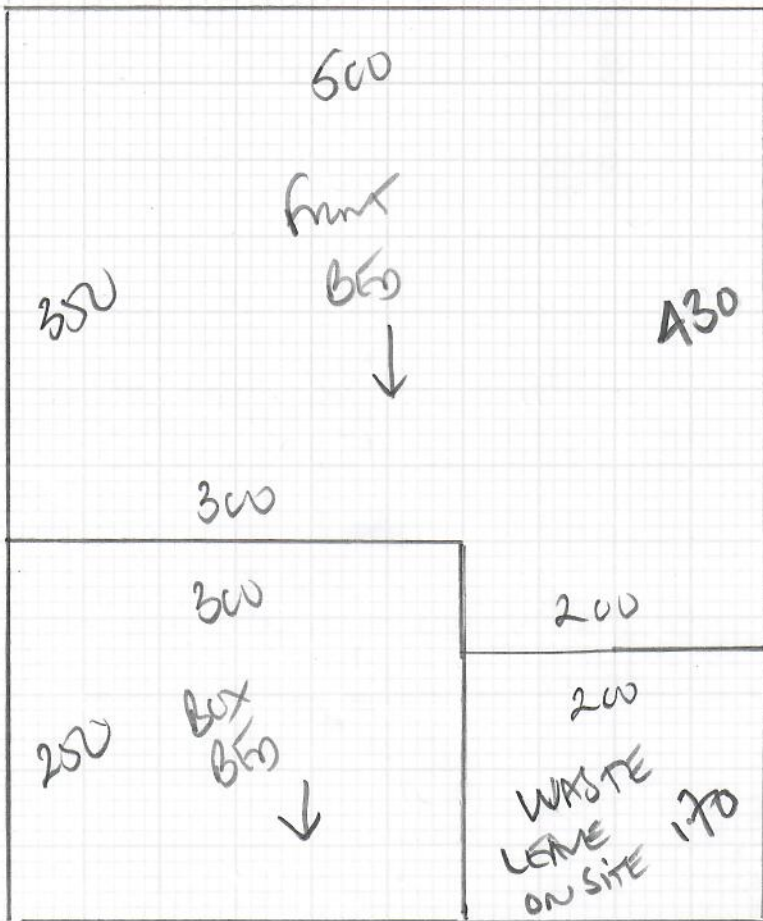

Job No: R18968
Name: AHMED
Address: 11 THE COSE
Parrishaw Road
Tel: CR8 200
Sheet: 1 OF 2

3 BED ROOMS
HASSLE FREE
ARCTIC GRAY

Plan 600 x 500
Kern Bed 300 x 500
900 x 500

45m²

Job No: R 18968
Name: AHMET
Address: 11 THE GLOSE
PAMPLISTON ROAD
Tel: CR8 2QD
Sheet: 2 OF 2

3 BED ROOMS

HASSLE FREE 'PREMIER'
ARCTIC

PLAN 600 x 500
REAR BED 300 x 500
900 x 500

45m²