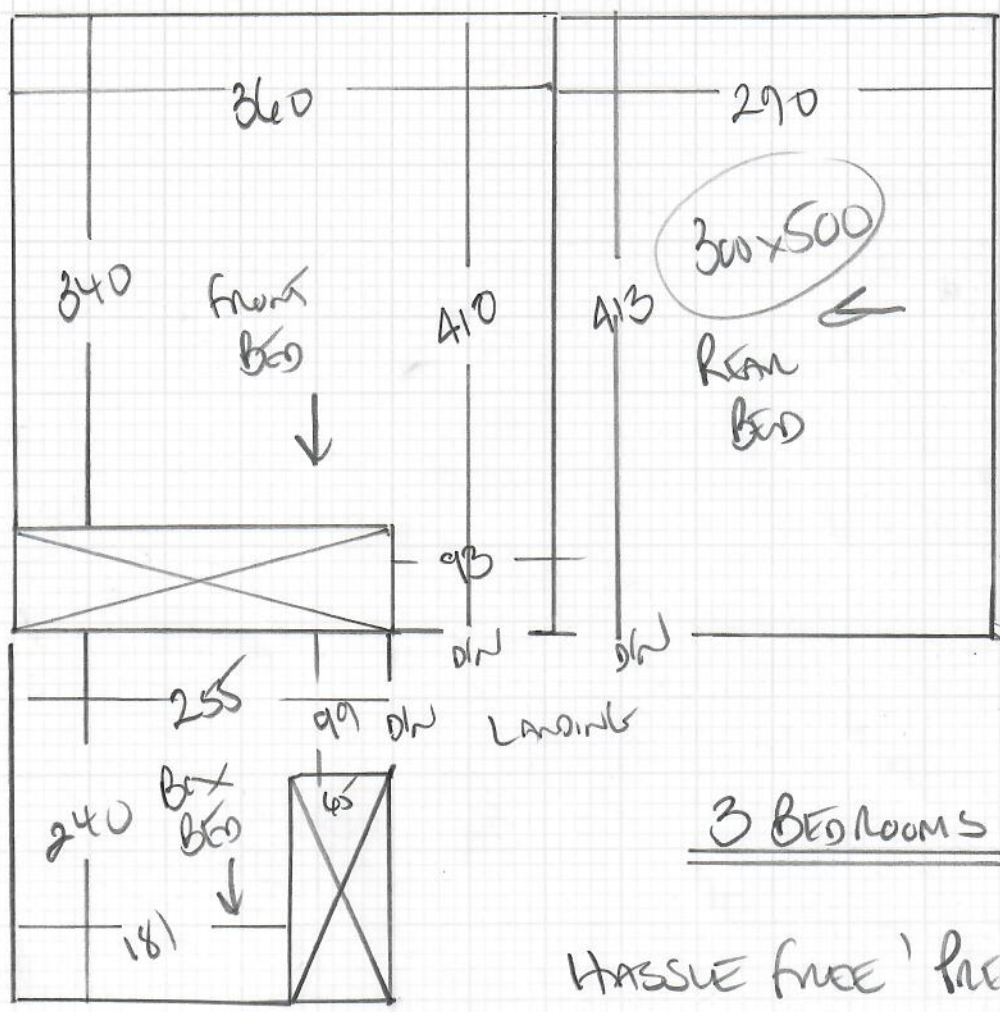

Job No: R18968
Name: AHMED
Address: 11 THE COSE
Parrishaw Road
Tel: CR8 200
Sheet: 1 OF 2

3 BED ROOMS
HASSLE FREE
ARCTIC GRAY

Plan 600 x 500
Kern Bed 300 x 500
900 x 500

45m²

Job No: R 18968
Name: AHMET
Address: 11 THE GLOSE
PAMPLISTON ROAD
Tel: CR8 2QD
Sheet: 2 OF 2

3 BED ROOMS

HASSLE FREE 'PREMIER'
ARCTIC

PLAN 600 x 500
REAR BED 300 x 500
900 x 500

45m²