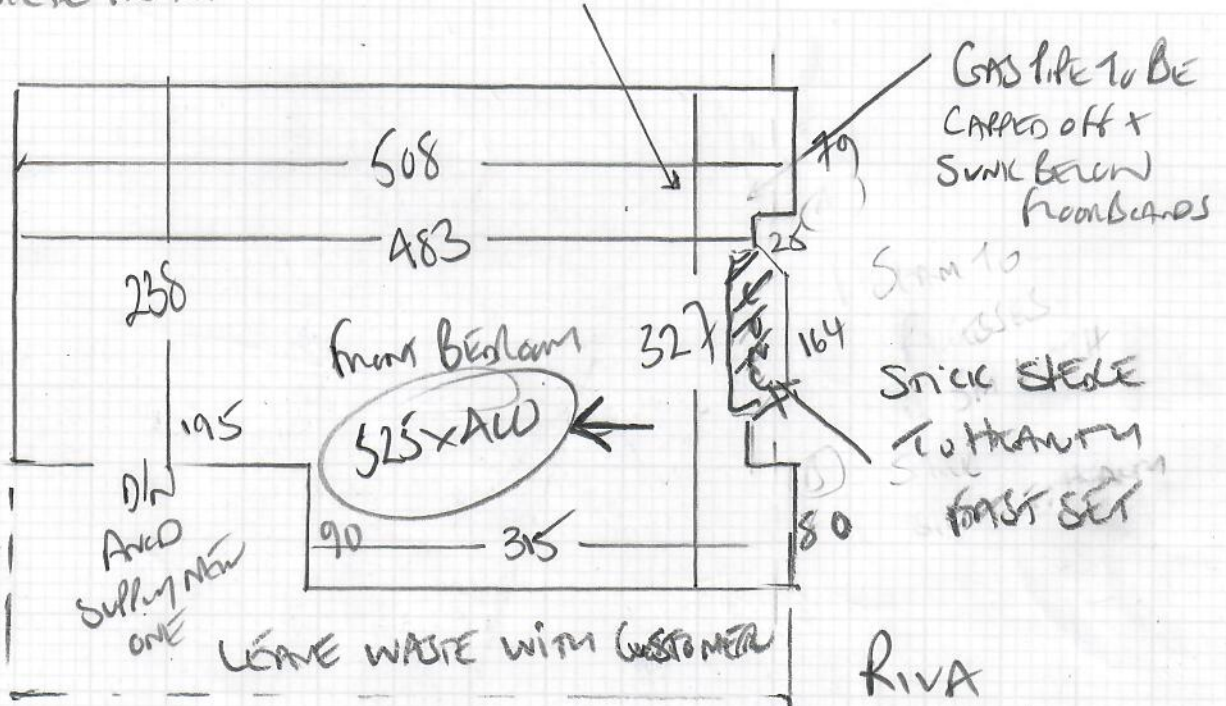

WOOD FLOORBOARDS

NO ULIFT

NO FURNITURE

ANCO DOORBAN - NEW ONE REQUIRED

DOOR THRESH - CUSTOMER TO SORT FLOORBOARDS

CONCRETE HEARTH

NEEDS REPAIR

Job No: R18970
Name: NELSON
Address: 46 STANTON RD
SW20 8RJ

Tel:
Sheet: 1 of 1

RIVA
COLOR ALCAIDIA
5.25 x ACO

2.50
OR
340 x 500
1.1m² WITH STAIRS
TO 2 x RECESSES