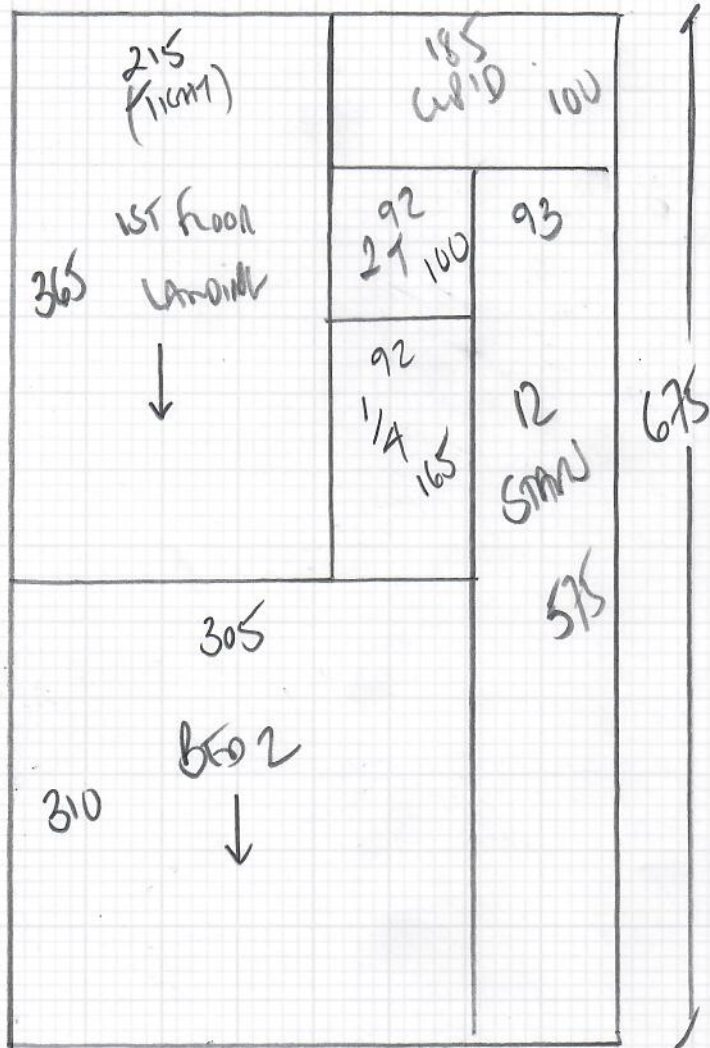

Job No: R 18973  
 Name: TAINO  
 Address: 15 MANUK ROAD  
 SW20 9AE  
 Tel:  
 Sheet: 1 of 2

2 Bedrooms Lounge  
STAIRS + LAMINATE

TRAMINE RAIN  
 COUCH TP515

- RAND 675 x 400
- BED 1 360 x 400
- Lounge 465 x 400

---

- 1500 x 400

(60m<sup>2</sup>)

1st floor plan

Job No: R18973  
Name: TAIWO  
Address: 15 MANOR ROAD  
SW20 9AE

Tel:  
Sheet: 2 of 2

WASTE TO  
HALL  
CUP'D.

Block  
CONCRETE

WOOD FLOORS  
(NEED SCRAPING)  
ADHESIVE RESIDUE!!  
NO UPLIFT

NO FURNITURE (EMPTY)

12 STAIRS  
45x90

£10

CARPET NATURAL  
150x100M