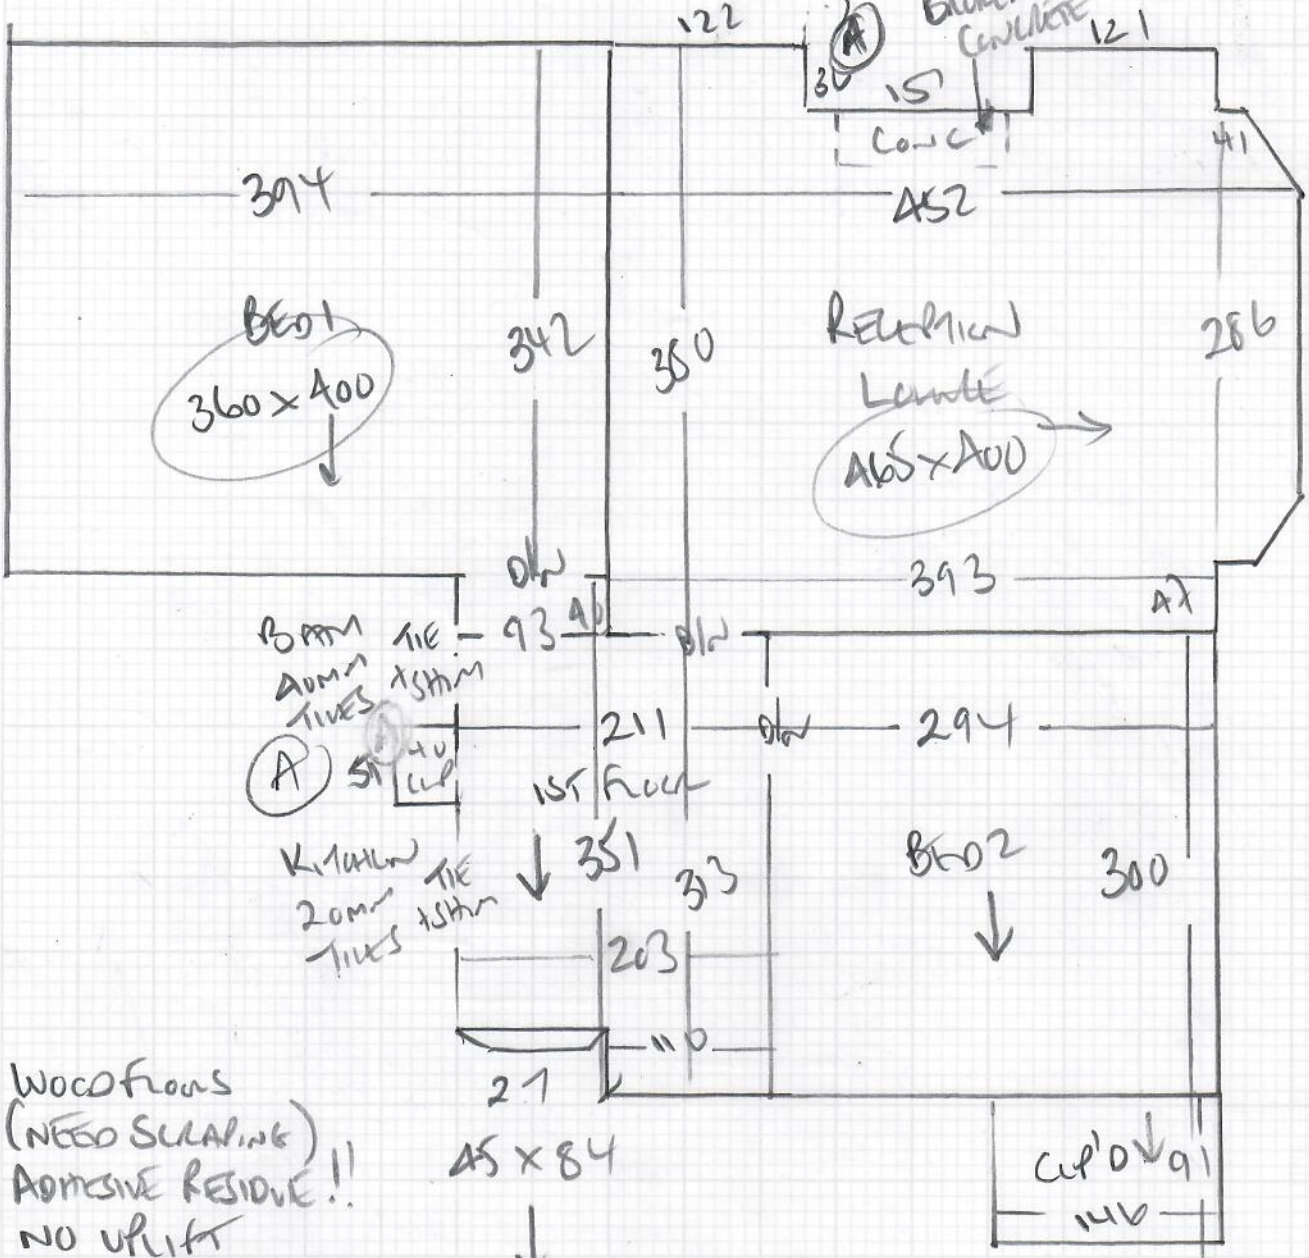

Job No: R 18973  
 Name: TAINO  
 Address: 15 MANUK ROAD  
 SW20 9AE  
 Tel:  
 Sheet: 1 of 2

2 Bedrooms Lounge  
STAIRS + LAMINATE

TRAMINE RAIN  
 COUCH TP515

- RAND 675 x 400
- BED 1 360 x 400
- Lounge 465 x 400

---

- 1500 x 400

(60m<sup>2</sup>)

1st floor plan

Job No: R18973  
Name: TAIWO  
Address: 15 MANOR ROAD  
SW20 9AE

Tel:  
Sheet: 2 of 2

WASTE TO  
HALL  
CUP'D.

Block  
CONCRETE

WOOD FLOORS  
(NEED SCRAPING)  
ADHESIVE RESIDUE!!  
NO UPLIFT

NO FURNITURE (EMPTY)

12 STAIRS  
45x90

£10

CARPET NATURAL  
150x100M