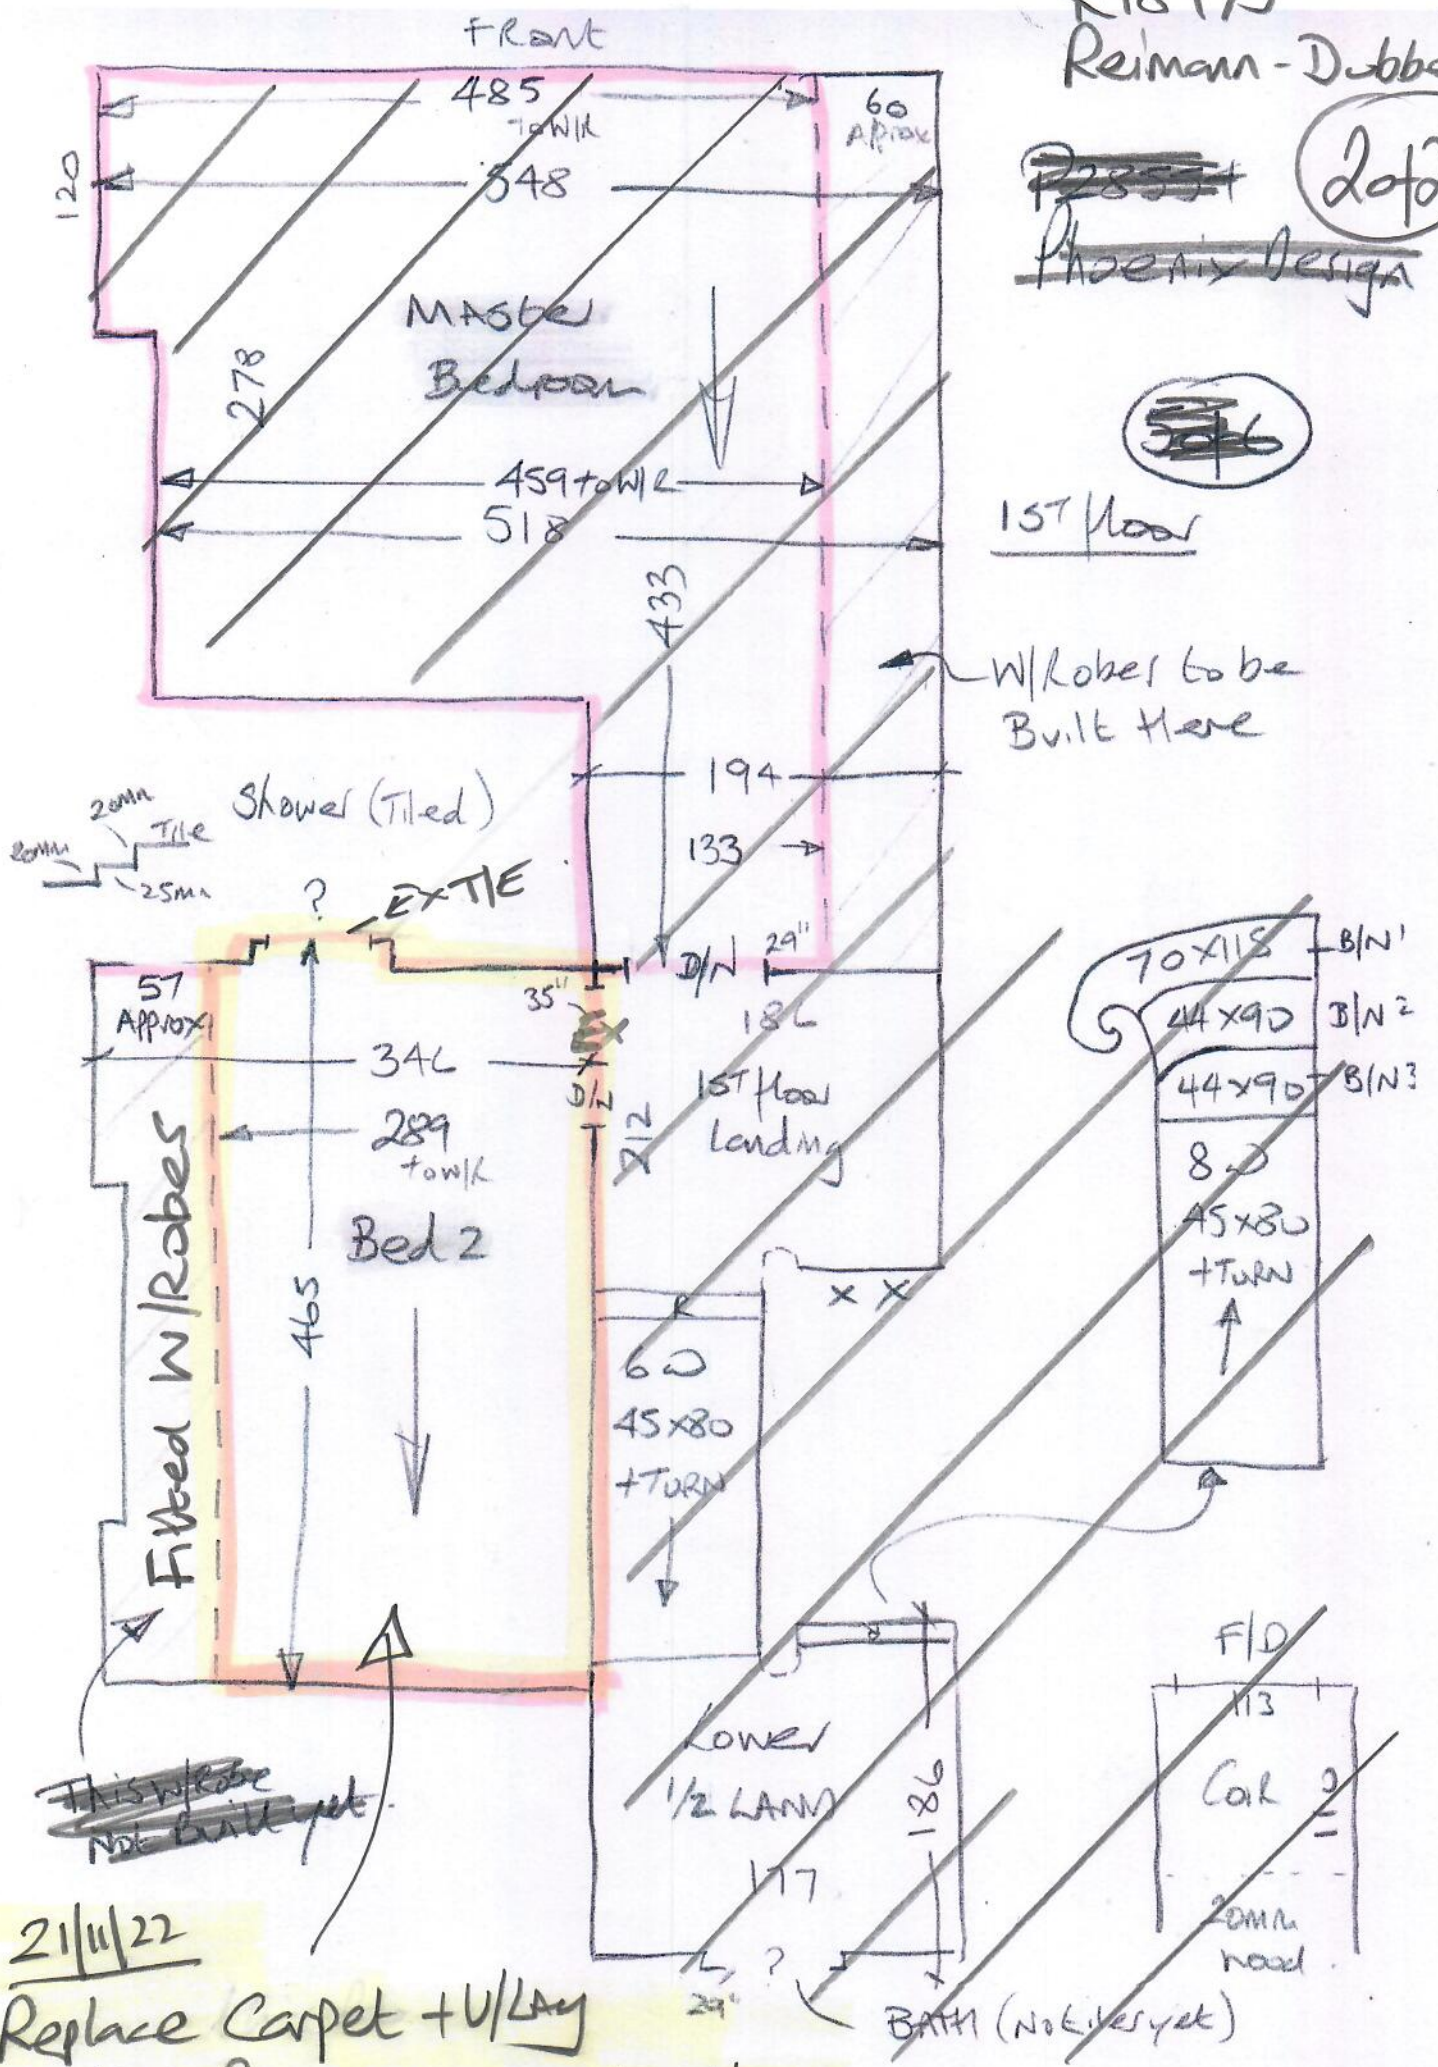

R18975

Reimann-Dubbers

1 of 2

Best - Venus

Col. III off white

Cut Plan 480×400
 $= \underline{\underline{1920m^2}}$

ASK customer if they want to keep this piece?

Cut down with W/H to make it

easier to unload & open out.

All furniture has been removed from room

Please be very careful not to damage new wallpaper when opening up the carpets as it's expensive & hard to replace. Many thanks.

R18975
Reimann-Dubbers

~~2855~~ Lot 2
~~Phoenix Design~~

~~536~~

1st floor

21/11/22

Replace Carpet + U/Lay
in this room using exsist + D/BARS.