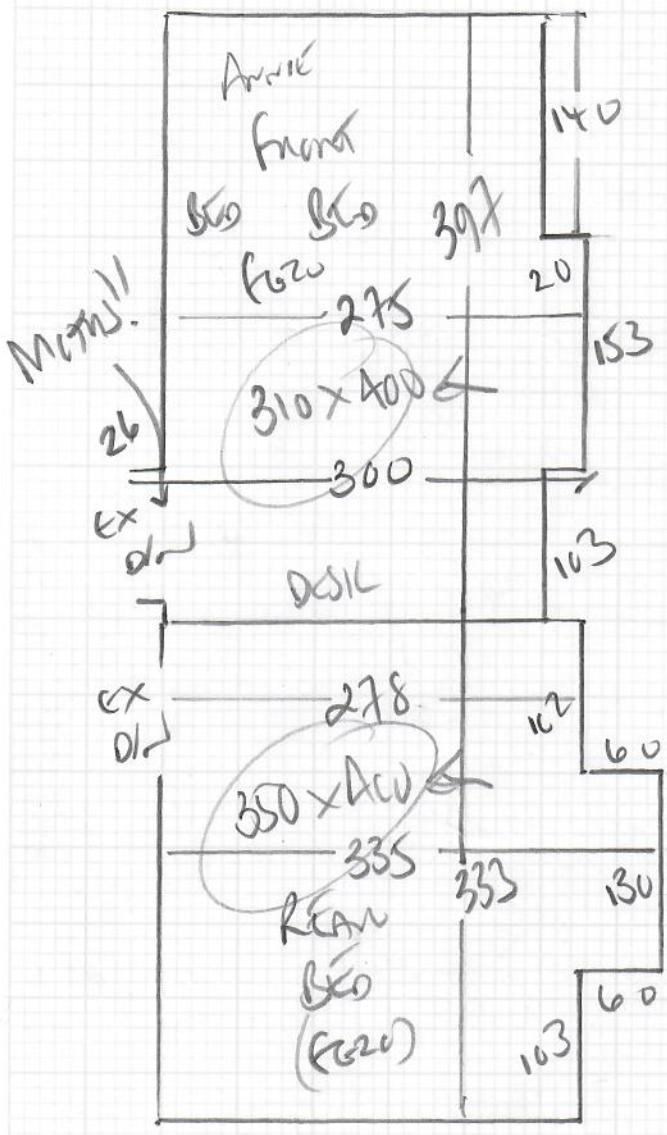

Job No: R18978  
 Name: POOLE  
 Address: 13 Drovers Road  
 Swig Str  
 Tel:  
 Sheet: 1 of 1

2 x DAMAGED BEDROOMS

TRUMP TRUCK 'REAR' (5302)  
 COLOR 17511 MINK

FRONT BED 310 x 400  
 REAR BED 350 x 400  
660 x 400

26.40m<sup>2</sup>

WOOD FLOORS  
 WHITE LACER FINE ON PU - PROTECT TO WHITE + REMOVE  
 MIN DAMAGE IN SMALL AREAS! PROTECT TO SORT!  
 FURNITURE TO 20 FOR ROOM BEDS + DESK + BENCHES.  
 KNOW THE NEW GRIPPER -