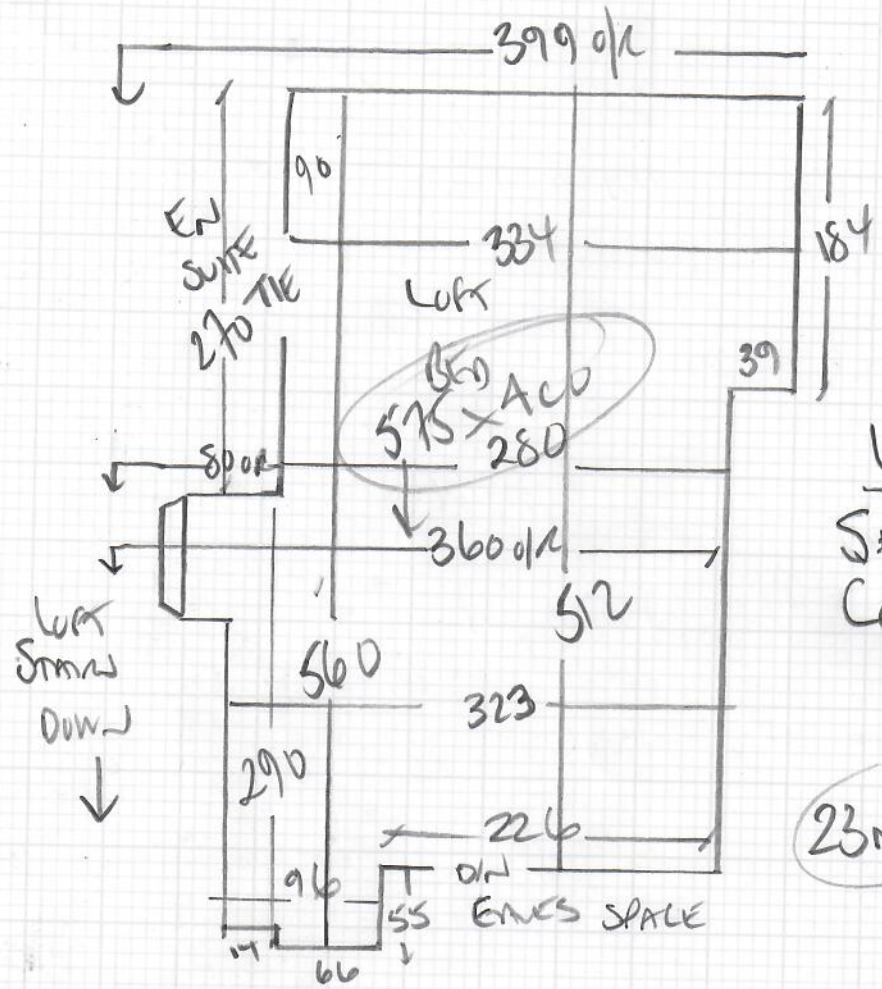

Job No. R18981
Name: SCOTT
Address: 66 ASTON ROAD
SW20 8LE
Tel:
Sheet: 1 of 1

PHASE 1 PLAN
28/11/22

Loft Bed
SELA
Colour MODERNA
575 x 400

23m²