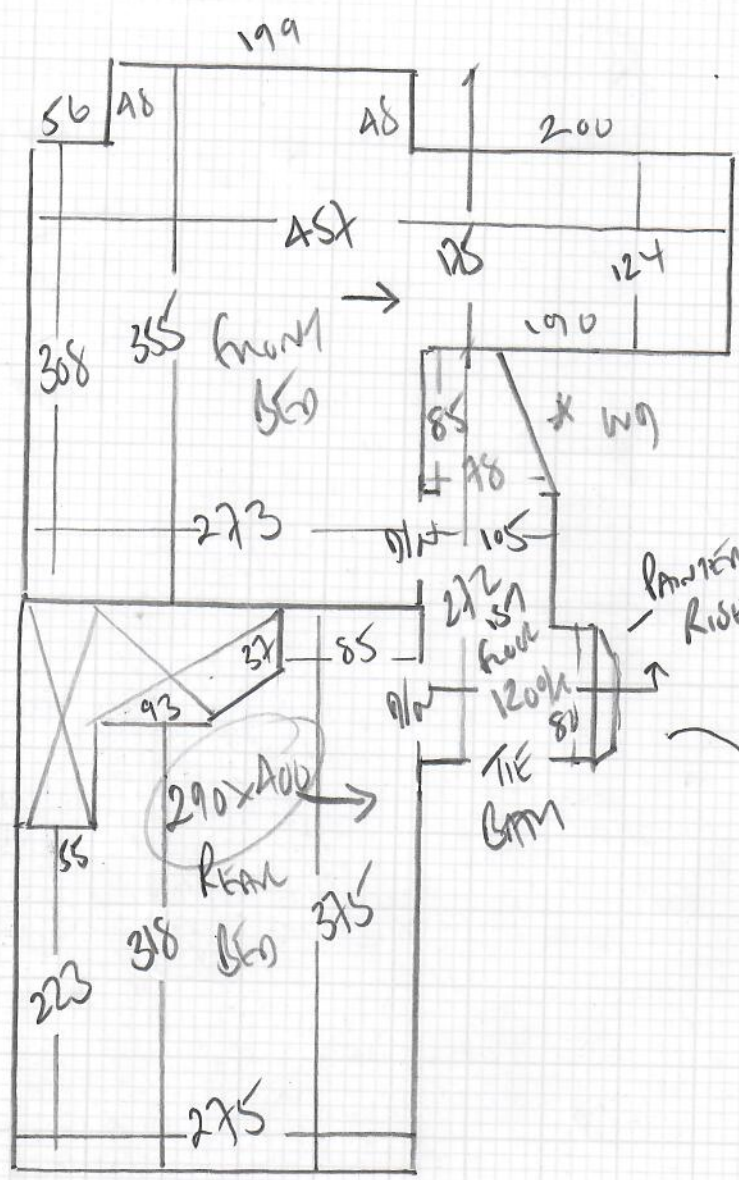

Job No: R18981
 Name: SCOTT
 Address: 66 ASTEN ROAD
 SW20 8BE
 Tel:
 Sheet: 1 of 2

630 PHASE 2 ADRIAN 02/12/22
2 BEDS STAIRS + LAMINATE
+ Ground floor LOUNGE

RUTLAND'S
 COLOUR RESU-52
 NICKEL

ROW 1 630 x 400
 ROW 2 640 x 400
 REAR 290 x 400
1560 x 400

62.40 m²

Job No: R18981
 Name: SCOTT
 Address: 66 Aston Lane
 SW20 8BE
 Tel:
 Sheet: 2 of 2

FROM LEFT ROOM

- w1 60 x 80
- w2 65 x 100
- w3 80 x 100
- w4 55 x 71
- w5 60 x 80
- w6 57 x 101
- w7 80 x 105
- w8 55 x 73
- w9 58 x 80