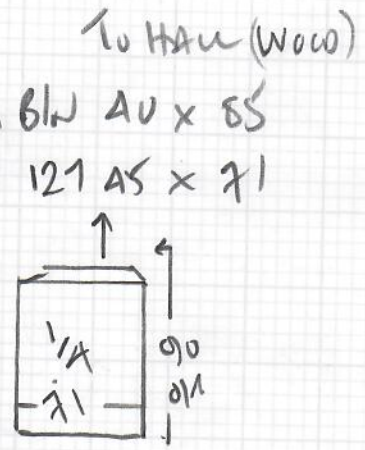

Job No: R18981
 Name: SCOTT
 Address: 66 ASTEN ROAD
 SW20 8BE
 Tel:
 Sheet: 1 of 2

630 PHASE 2 ADRIAN 02/12/22
2 BEDS STAIRS + LAMINATE
+ Ground floor LOUNGE

RUTLAND'S
 COLOUR RESU-52
 NICKEL

ROW 1 630 x 400
 ROW 2 640 x 400
 REAR 290 x 400
1560 x 400

62.40 m²

Job No: R18981
 Name: SCOTT
 Address: 66 Aston Lane
 SW20 8BE
 Tel:
 Sheet: 2 of 2

FROM LEFT ROOM

- w1 60 x 80
- w2 65 x 100
- w3 80 x 100
- w4 55 x 71
- w5 60 x 80
- w6 57 x 101
- w7 80 x 105
- w8 55 x 73
- w9 58 x 80