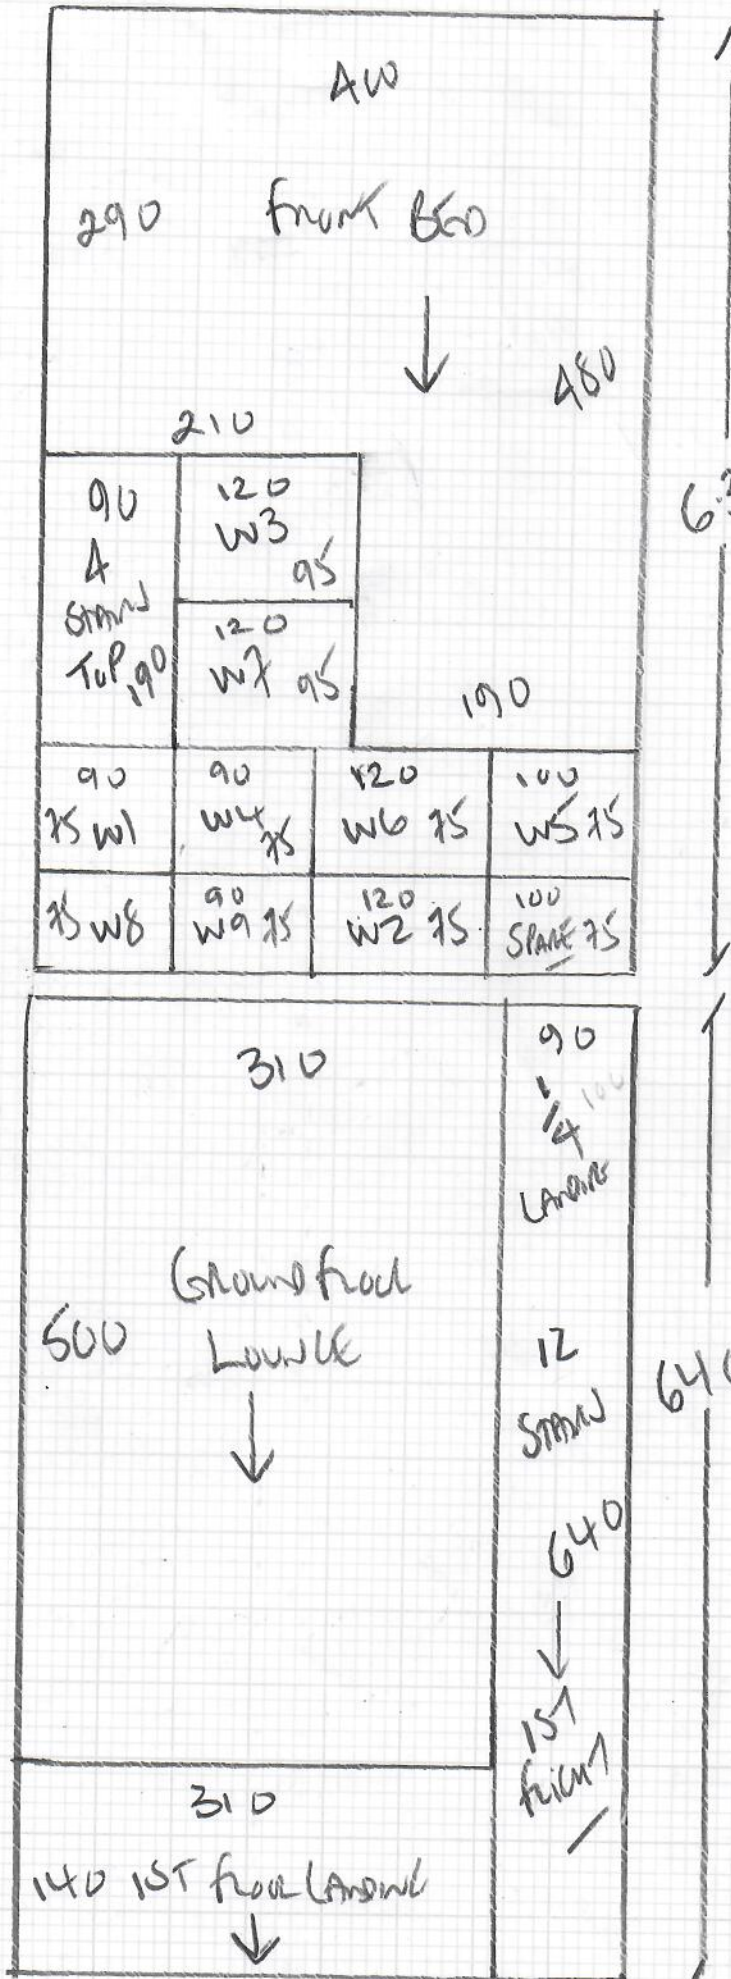

Job No: R18981
 Name: SCOTT
 Address: 66 ASTEN ROAD
 SW20 8BE
 Tel:
 Sheet: 1 of 2

630 PHASE 2 ADRIAN 02/12/22
2 BEDS STAIRS + LAMINATE
+ Ground floor LOUNGE

RUTLAND'S
 COLOUR RESU-52
 NICKEL

ROW 1 630 x 400
 ROW 2 640 x 400
 REAR 290 x 400
1560 x 400

62.40 m²

Job No: R18981
 Name: SCOTT
 Address: 66 Aston Lane
 SW20 8BE
 Tel:
 Sheet: 2 of 2

FROM LEFT ROOM

- w1 60 x 80
- w2 65 x 100
- w3 80 x 100
- w4 55 x 71
- w5 60 x 80
- w6 57 x 101
- w7 80 x 105
- w8 55 x 73
- w9 58 x 80