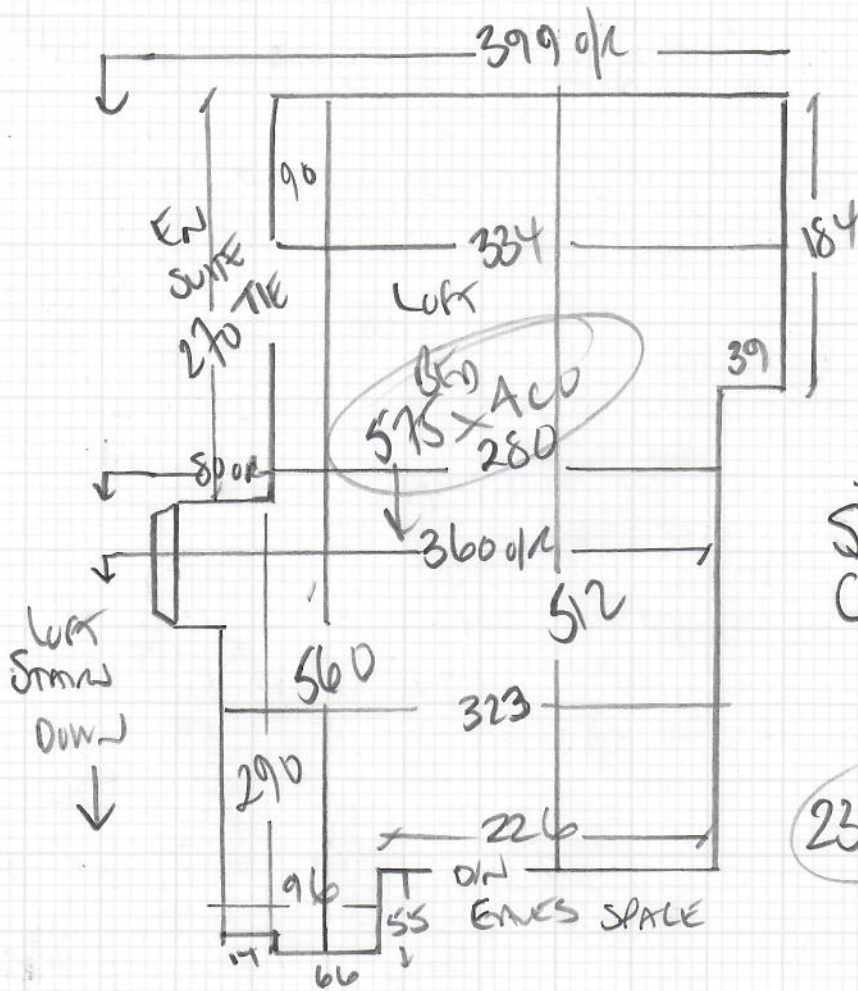

Job No: R18981
 Name: SCOTT
 Address: 66 ASTEN ROAD
 SW20 8BE
 Tel:
 Sheet: 1 of 3

630 PHASE 1 02/12/22
2 BEDS STAND + LAMINATE
+ Ground floor Lounge

RUTLAND '50'
 COLOUR RESU-52
 NICKEL

Row 1 630 x 400
 Row 2 640 x 400
 REMAINDER 290 x 400
1560 x 400

62.40 m²

Job No: R18981
Name: SCOTT
Address: 66 ASTON ROAD
SW20 8LE

Tel: _____
Sheet: 2 of 3

PHASE 2
15/12/22

Loft Ben

SEIA
Colour MODERNA

575 x 400

23m²