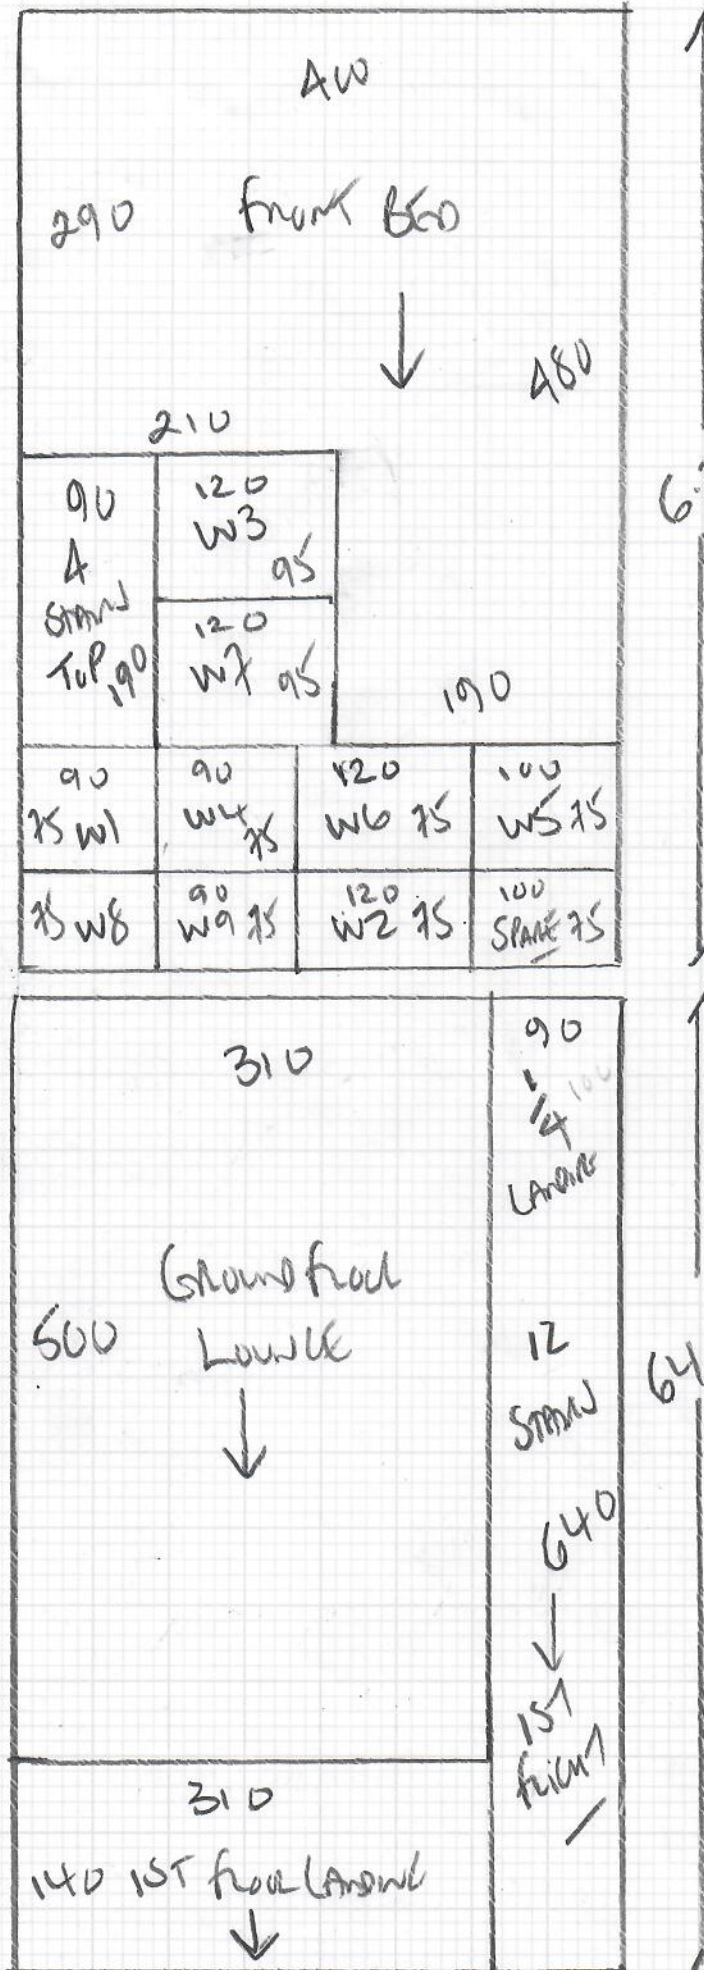

Job No: R18981
 Name: SCOTT
 Address: 66 ASTEN ROAD
 SW20 8BE
 Tel:
 Sheet: 1 of 3

630 PHASE 1 02/12/22
2 BEDS STAND + LAMINATE
+ Ground floor Lounge

RUTLAND '50'
 COLOUR RESU-52
 NICKEL

Row 1 630 x 400
 Row 2 640 x 400
 REMAINDER 290 x 400
1560 x 400

62.40 m²

Job No: R18981
Name: SCOTT
Address: 66 ASTON ROAD
SW20 8LE

Tel: _____
Sheet: 2 of 3

PHASE 2
15/12/22

Loft Ben

SEIA
Colour MODERNA

575 x 400

23m²