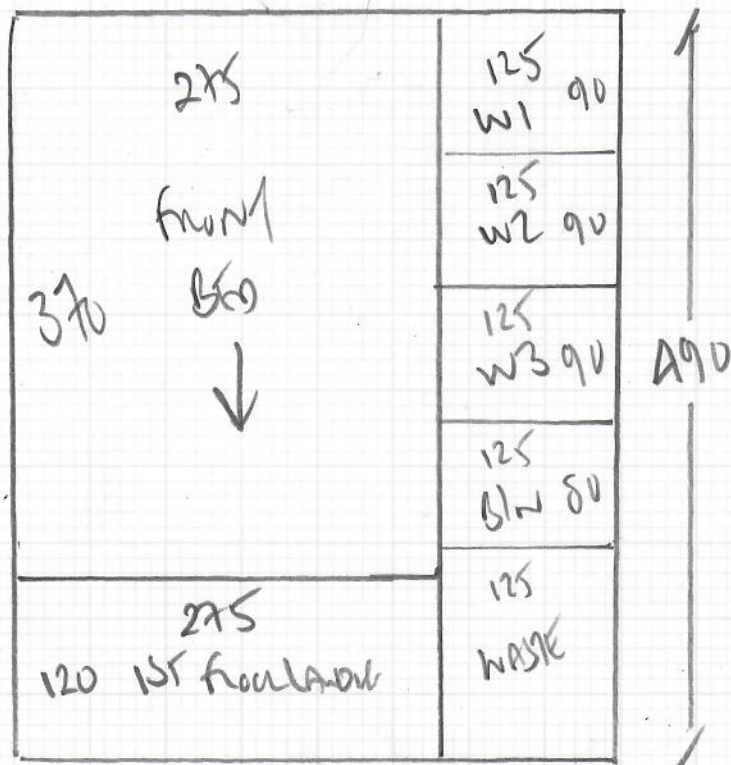

Job No: R18983
 Name: BENNETT
 Address: 28 LINNET MEWS
 SW12 8JE
 Tel:
 Sheet: 1 of 2

2 Bedrooms
STAIRS + LANDING

BENNETT TRADITIONS 'STAIRS'
 COLOR STAIRS - OAK

Plan 1 375 x 400
 Plan 2 490 x 400
865 x 400

3A.60M2

Job No: R18983
 Name: BENNETT
 Address: 28 LINNET MONKS
 SW12 8JE
 Tel:
 Sheet: 2 of 2

- w1 70 x 100
- w2 78 x 117
- w3 78 x 80
- dlw 45 x 100

WOOD FLOORS (CHIPBOARD)
 WHITE TRIST ON CRUMBS RUBBER
 EX STICKLE + ALLOW 5 STRIPS NEW
 SATIN ARI BARS SPECIFIED

Concrete Slab...
 Minimum...