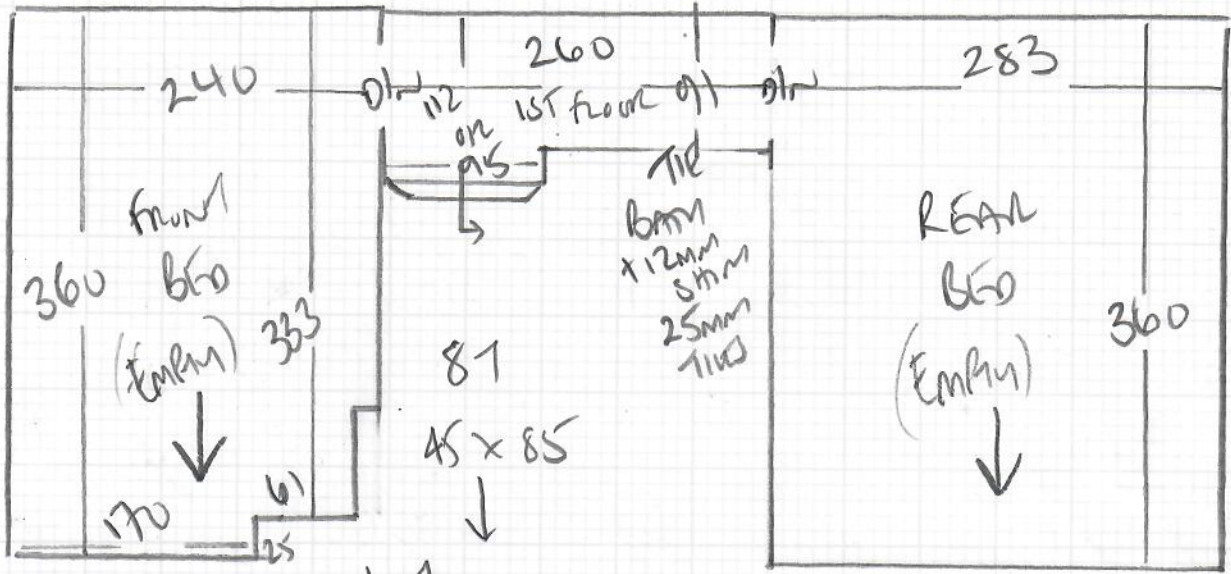

Job No: R18983
 Name: BENNETT
 Address: 28 LINNET MEWS
 SW12 8JE
 Tel:
 Sheet: 1 of 2

2 Bedrooms
STAIRS + LANDING

BENNETT TRADITIONS 'STAIRS'
 COLOR STAIRS - OAK

Plan 1 375 x 400
 Plan 2 490 x 400
865 x 400

3A.60M2

Job No: R18983
 Name: BENNETT
 Address: 28 LINNET MONKS
 SW12 8JE
 Tel:
 Sheet: 2 of 2

- w1 70 x 100
- w2 78 x 117
- w3 78 x 80
- dlw 45 x 100

WOOD FLOORS (CHIPBOARD)
 WHITE TRIST ON CRUMBS RUBBER
 EX STICKLE + ALLOW 5 STRIPS NEW
 SATIN ARI BARS SPECIFIED

Concrete Slab...
 Minimum...