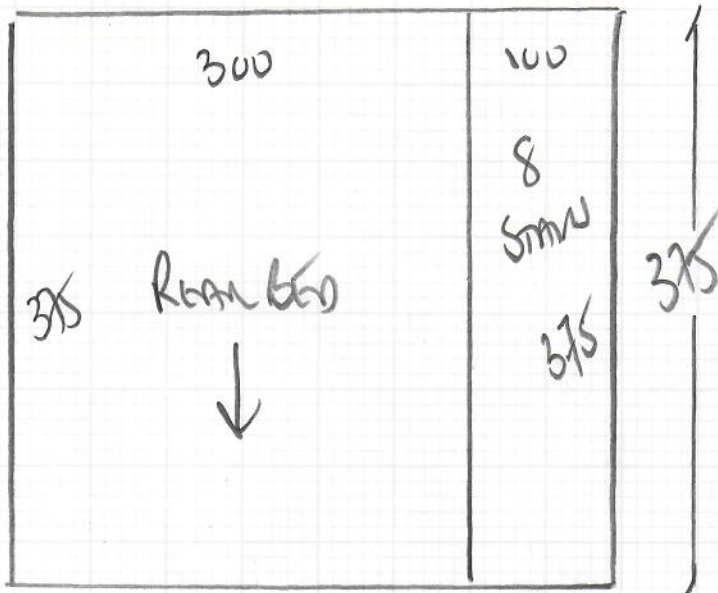

Job No: R18983
 Name: BENNETT
 Address: 28 LINNET MEWS
 SW12 8JE
 Tel:
 Sheet: 1 of 2

2 Bedrooms
STAIRS + LANDING

BENNETT TRADITIONS 'STAIRS'
 COLOR STAIRS - OAK

Plan 1 375 x 400
 Plan 2 490 x 400
865 x 400

3A.60M2

Job No: R18983
 Name: BENNETT
 Address: 28 LINNET MONKS
 SW12 8JE
 Tel:
 Sheet: 2 of 2

- w1 70 x 100
- w2 78 x 117
- w3 78 x 80
- dlw 45 x 100

WOOD FLOORS (CHIPBOARD)
 WHITE TRIST ON CRUMBS RUBBER
 EX STICKLE + ALLOW 5 STRIPS NEW
 SATIN ARI BARS SPECIFIED