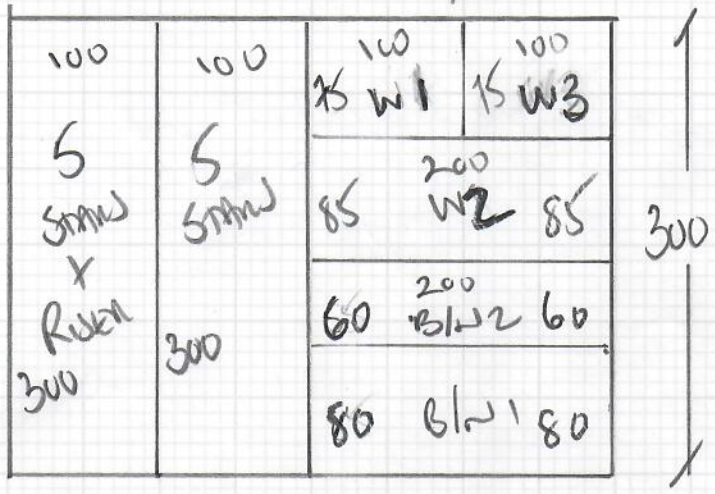

mrcarpet
 Job No: R18997
 Name: MAJO
 Address: 33 Kustaneko
 SWIS 3LF
 Tel:
 Sheet: 1 of 1

BASEMENT STAIRS

MISSISSIPPI PREMIUM
 COLOR MP114
 LINE / RED

RAW 300 x 400

12 m²

BASEMENT STAIRS

WOOD USING BY OTHERS! (PLANET flooring)

- RISEN 16 x 72
- 10 STAIRS 45 x 76
- W1 63 x 86
- W2 75 x 107
- W3 66 x 75
- Bl/2 50 x 127
- Bl/1 75 x 160