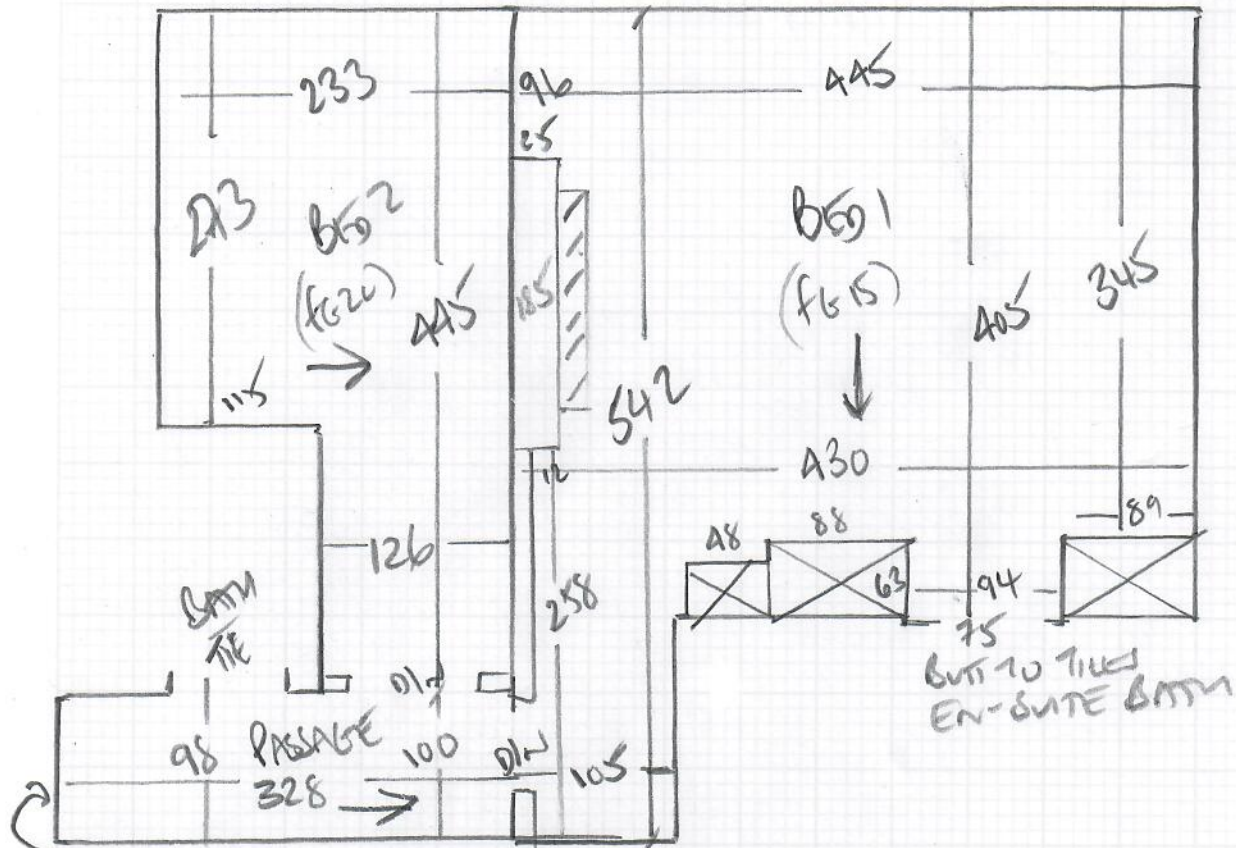

Job No: R19001  
 Name: GUEST  
 Address: 18 Ardrossan Rd  
 FURT 3 1ST FLOOR  
 Tel: SW20 8HA  
 Sheet: 1 of 2

700  
3 BEDS PRESALE  
+ STAIRS

HUMESBUN SUPREME  
 Color 5507  
 CHEMO 1 CLWD  
 PAN 1 700 x 500  
 PAN 2 500 x 500  
1200 x 500

60m<sup>2</sup>

500

Job No: R19001  
 Name: Guest  
 Address: 18 Alderbury Rd  
 Apt 3 1st floor  
 SW20 8HA  
 Tel:  
 Sheet: 2 of 2

WOOD NUBS  
 RIVEN 17x87 + 31 45x83  
 →

WOOD TIT  
 RIVEN 21 45x90 20x90