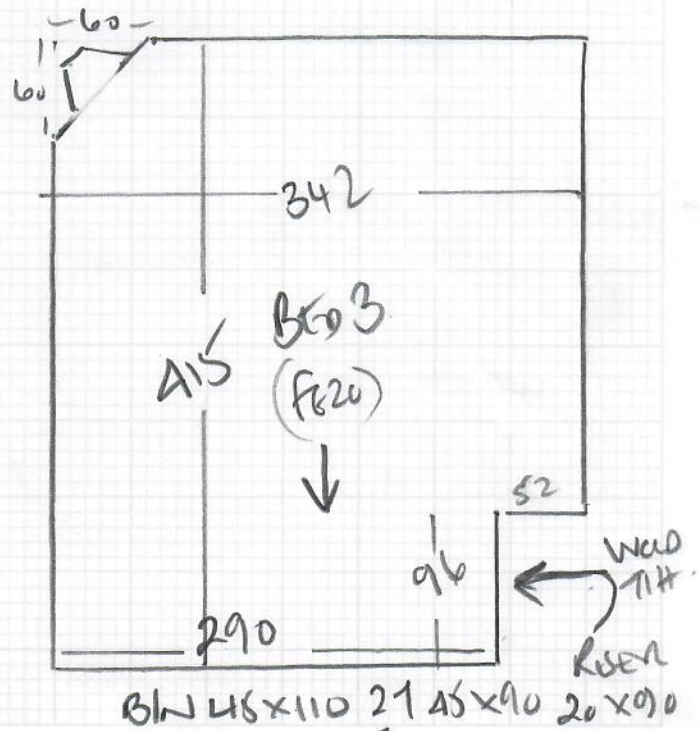

Job No: R19001  
 Name: GUEST  
 Address: 18 Ardrossan Rd  
 FURT 3 1ST FLOOR  
 Tel: SW20 8HA  
 Sheet: 1 of 2

700  
3 BEDS PRESALE  
+ STAIRS

HUMESBUN SUPREME  
 Color 5507  
 CHEMO 1 CLWD  
 PAN 1 700 x 500  
 PAN 2 500 x 500  
1200 x 500

60m<sup>2</sup>

500

Job No: R19001  
 Name: Guest  
 Address: 18 Alderbury Rd  
 Apt 3 1st floor  
 SW20 8HA  
 Tel:  
 Sheet: 2 of 2

WOOD NUBS  
 RIVEN 17x87 + 31 45x83  
 →

WOOD TIT  
 RIVEN 21 45x90 20x90