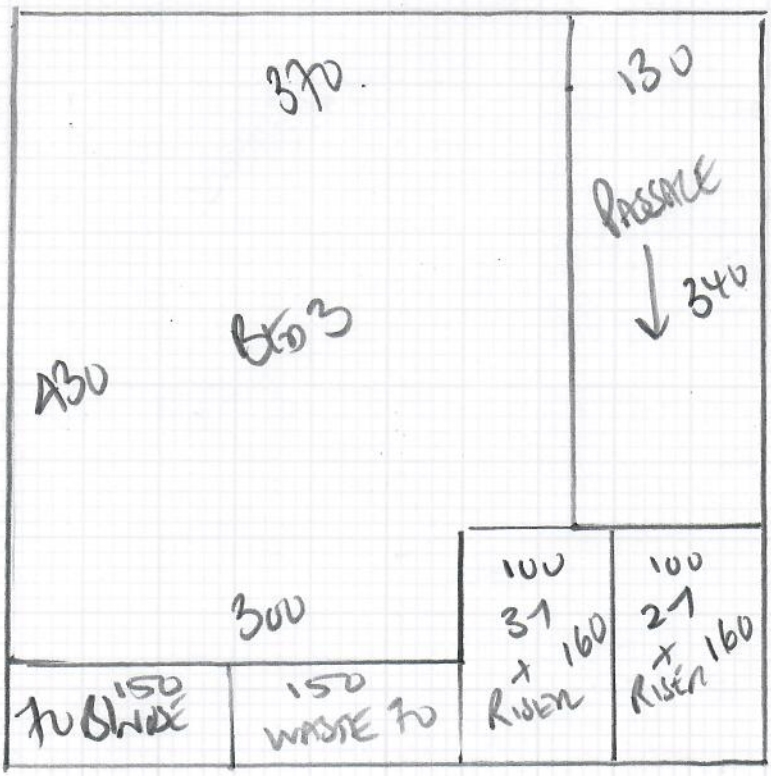

Job No: R19001  
 Name: GUEST  
 Address: 18 Ardrossan Rd  
 FURT 3 1ST FLOOR  
 Tel: SW20 8HA  
 Sheet: 1 of 2

700  
3 BEDS PRESALE  
+ STAIRS

HUMESBUN SUPREME  
 Color 5507  
 CHEMO 1 CLWD  
 PAN 1 700 x 500  
 PAN 2 500 x 500  
1200 x 500

60m<sup>2</sup>

500

Job No: R19001  
 Name: Guest  
 Address: 18 Alderbury Rd  
 Apt 3 1st floor  
 SW20 8HA  
 Tel:  
 Sheet: 2 of 2

WOOD NUBS  
 RIVEN 17x87 + 31 45x83  
 →

WOOD TIT  
 RIVEN 21 45x90 20x90