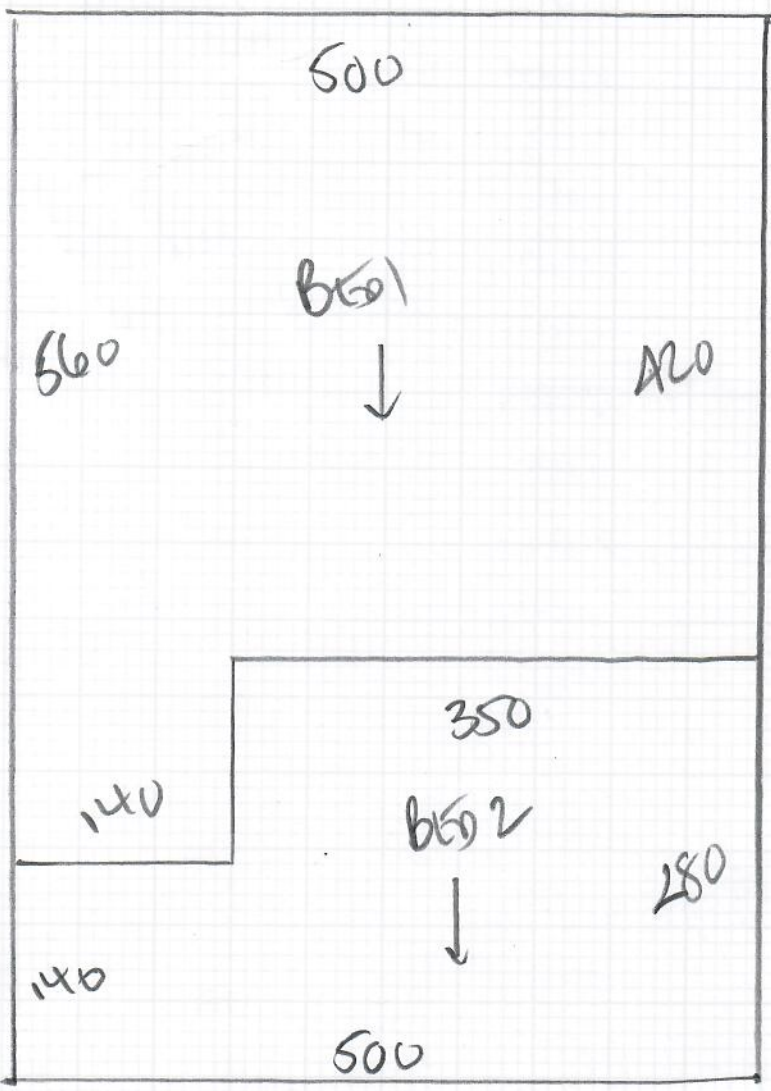

Job No: R19001  
 Name: GUEST  
 Address: 18 Ardrossan Rd  
 FURT 3 1ST FLOOR  
 Tel: SW20 8HA  
 Sheet: 1 of 2

700  
3 BEDS PRESALE  
+ STAIRS

HUMESBUN SUPREME  
 Color 5507  
 CHEMO 1 CLWD  
 PAN 1 700 x 500  
 PAN 2 500 x 500  
1200 x 500

60m<sup>2</sup>

500

Job No: R19001  
 Name: Guest  
 Address: 18 Alderbury Rd  
 Apt 3 1st floor  
 SW20 8HA  
 Tel:  
 Sheet: 2 of 2

WOOD NUBS  
 RIVEN 17x87 + 31 45x83  
 →

WOOD TIT  
 RIVEN 21 45x90 20x90