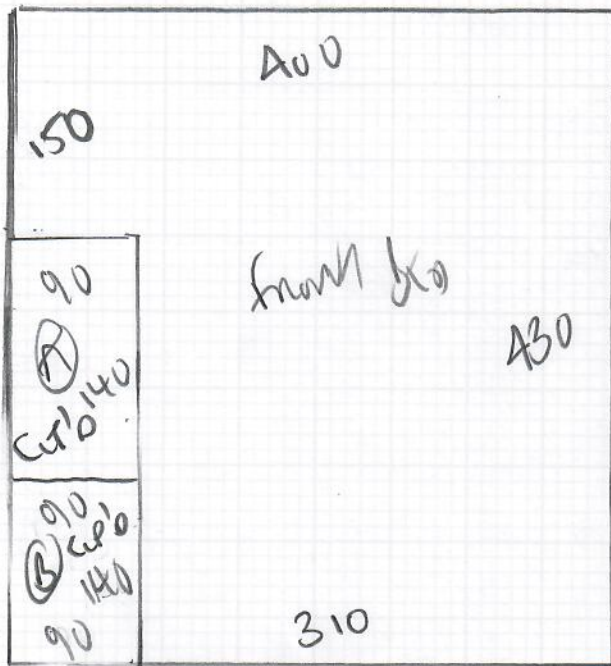

Job No: R19002
 Name: AHMET
 Address: 16 Waverston Way E
 BANSTON
 SM7 2HL
 Tel:
 Sheet: 1 of 2

SCOTTISDUCAT
 Color Platinum 01

RAN 430 x 400
 REAR BED 345 x 400
 775 x 400

31 m²

BOX BED 315 x 250

782 m²

Job No: R19002
Name: KATHERINE AHMED
Address: 16 WENESTER CLOSE
BANSTEAD
Tel: SM7 2HL
Sheet: 2 of 2

WOOD FLOOR TILE 1/2" floorboards
NO UPST
ANON AN NEW GRIPPER
AIR BARS .