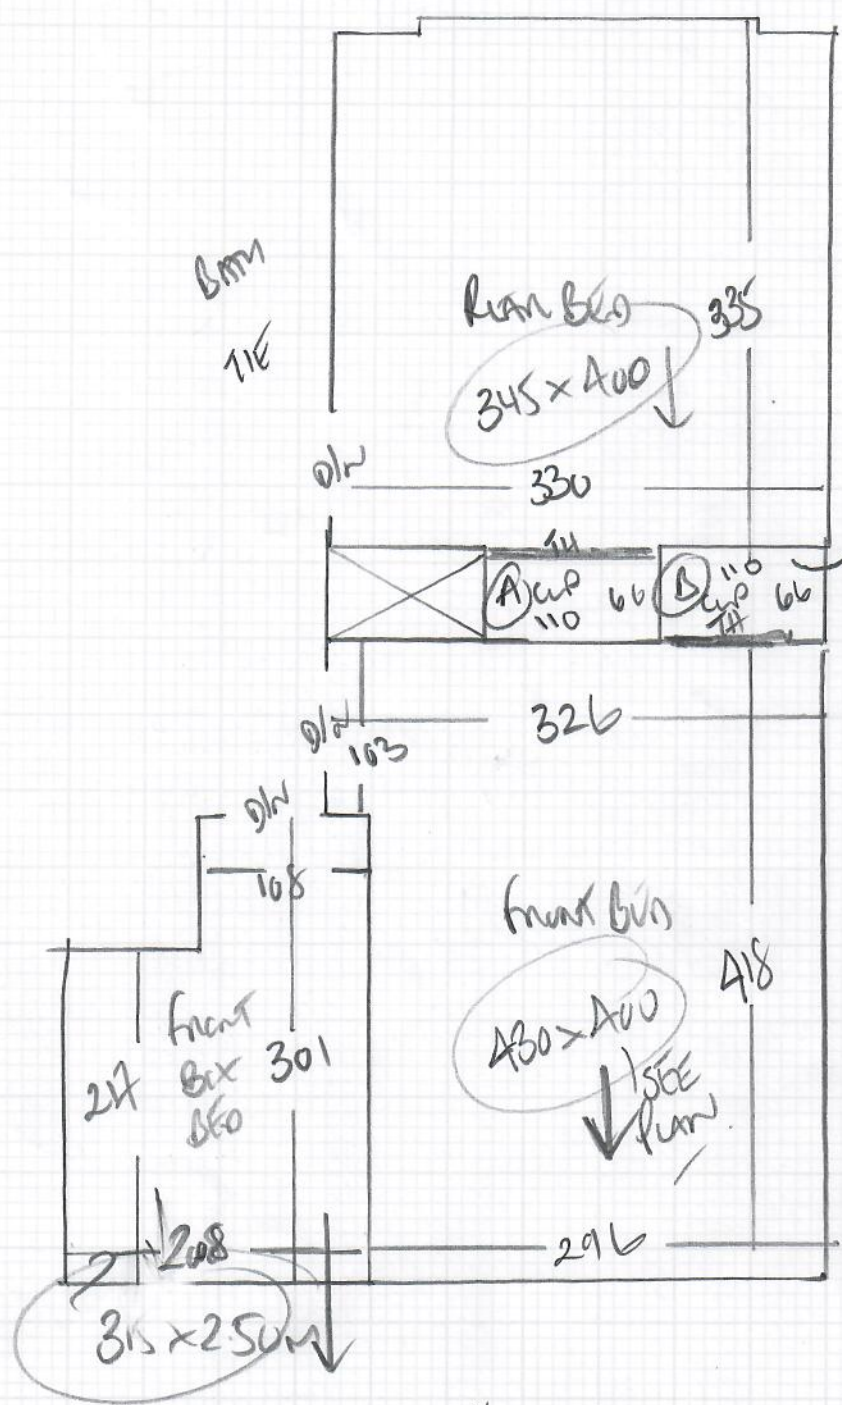

Job No: R19002
 Name: AHMET
 Address: 16 Waverston Way E
 BANSTON
 SM7 2HL
 Tel:
 Sheet: 1 of 2

SCOTTISDUCAT
 Color Platinum 01

RAN 430 x 400
 REAR BED 345 x 400
 775 x 400

31 m²

BOX BED 315 x 250

782 m²

Job No: R19002
Name: KATHERINE AHMED
Address: 16 WENESTER CLOSE
BANSTEAD
Tel: SM7 2HL
Sheet: 2 of 2

WOOD FLOOR TILE 1/2" floorboards
NO UPST
ANON AN NEW GRIPPER
AIR BARS .