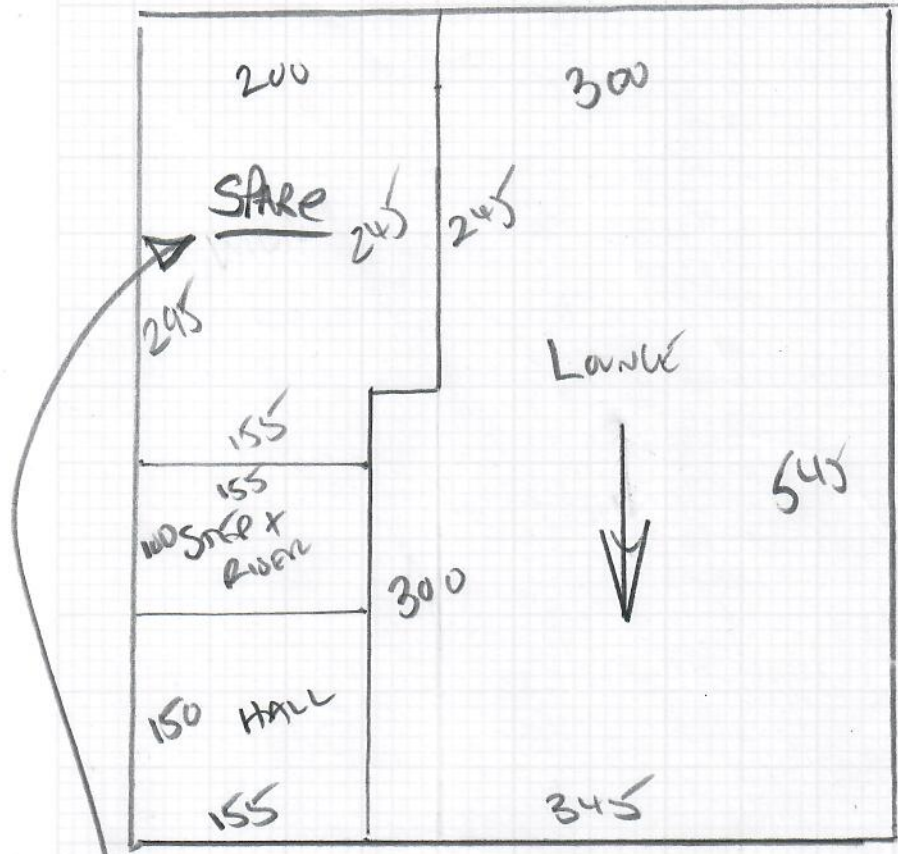

Job No: R19003  
 Name: DAVE W S  
 Address: 123 LANHAM CT  
 WYKE ROAD  
 SW20 8LL  
 Sheet: 1 of 2

HASSLE free Premier  
Col. Arctic White

RAW 545 x 500

27.25m<sup>2</sup>

\* TAKE to site & ask Customer if he wants to keep it?

Job No: R19003  
Name: DAFNOUS  
Address: 123 LANGHAM CT  
WYKE ROAD  
SW20 8RR

Sheet: 2 of 2