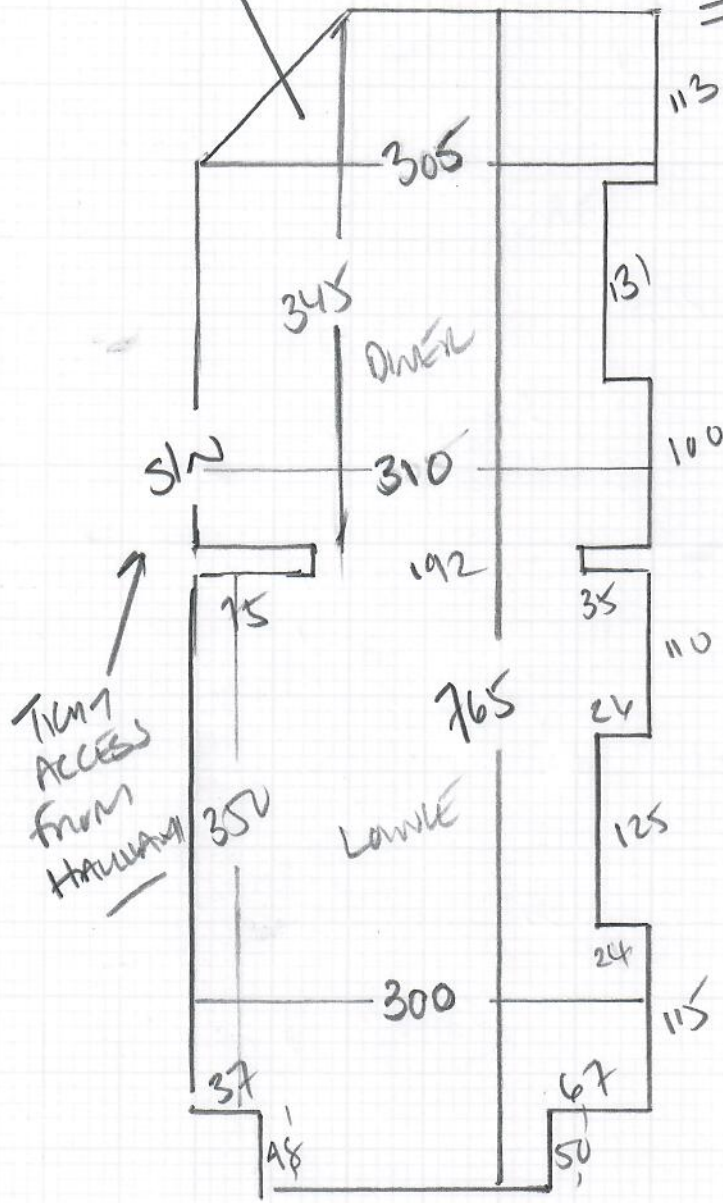

Job No: R1900A
Name: NAWARAVCKAS
Address: 63 DORLEN ROAD
SW20 8EL
Tel:
Sheet: 1 of 1

GRAND PIANO HERE ON CASTORS
POSSIBLY 3 MEN TO MOVE?
SIZE 200CM X 145CM HEAVY!!

ULTIMA 'CREST'
Colour OASIS GREEN

7.90 x 3.66

28.91 m²

ROOM TO BE CLEAR
OF FURNITURE EXCEPT
GRAND PIANO !! 3 MEN
+ SOFA

WALL PAPER
WHICH TRUST ON FEET 20+ YEARS OLD?
EXISTING STAIRS + AND A SOME NEW
AIR SHUT OFF STAIRS AT DOWNWAY?
TO REPLACE EXISTING COVENTRY