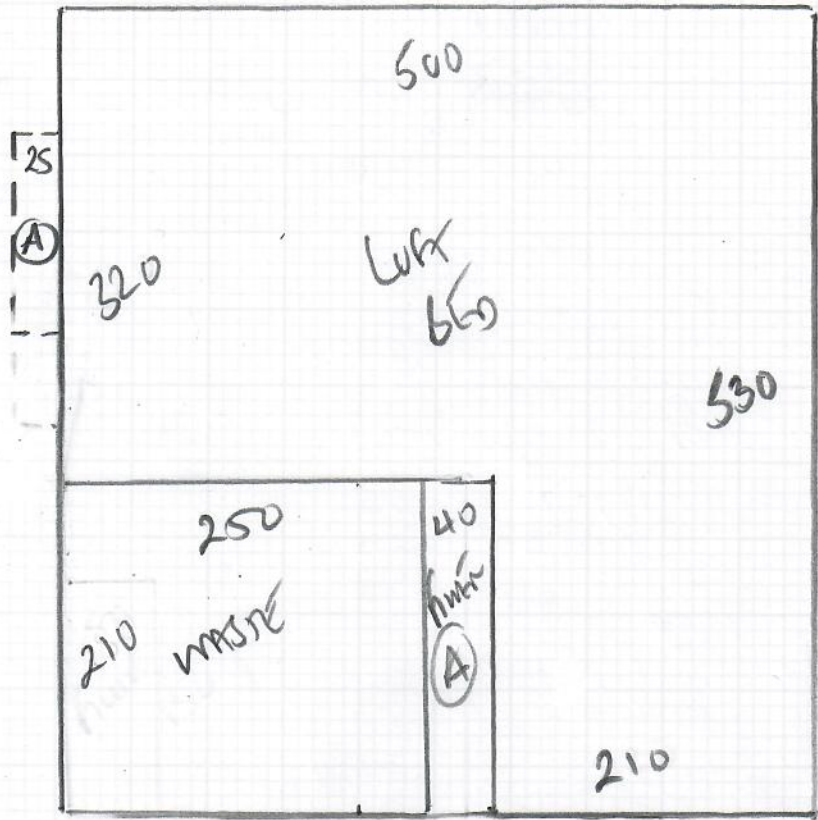

Job No: R19014
Name: Ewis
Address: 34 ERME ROAD
SW20 0HJ
Tel:
Sheet: 1 of 2

SARZBURG
STANDARD VELUR
Color S2B-124

530 x 500

26.50m²

Job No: R19014
 Name: Ellis
 Address: 3A ERNIE ROAD
 SW20 0HJ

Tel:
 Sheet: 2 of 2

WOOD CHAIR BAND FROM
 EXISTING GRILLER + 3 STICKS NEW
 LAM PARQUET (UPRANCH + MARKS!!)
 UP LIFT TURT LIVE ON OLD FECT
 11AM - 3PM PERMIT TAKING ONLY!!
 RE-USE EXISTING SATIN CHROME (M-SHOWN) DOOR BAND