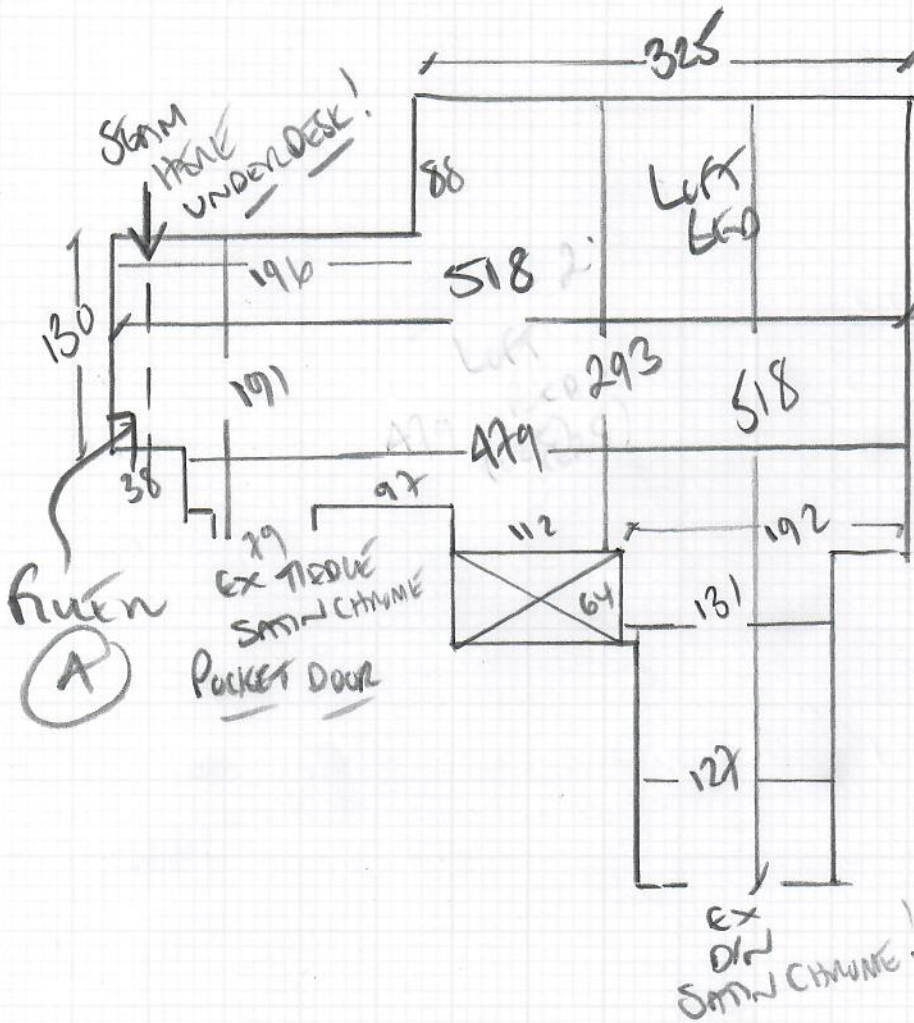

Job No: R19014
Name: Ewis
Address: 34 ERME ROAD
SW20 0HJ
Tel:
Sheet: 1 of 2

SARZBURG
STANDARD VELUR
Color S2B-124

530 x 500

26.50m²

Job No: R19014
 Name: Ellis
 Address: 3A ERNIE ROAD
 SW20 0HJ

Tel:
 Sheet: 2 of 2

WOOD CHAIR BAND FROM
 EXISTING GRILLER + 3 STICKS NEW
 LAM PARQUET (UPRANCH + MARKS!!)
 UP LIFT TURT LIVE ON OLD FECT
 11AM - 3PM PERMIT TAKING ONLY!!
 RE-USE EXISTING SATIN CHROME (M-SHOWN) DOOR BAND