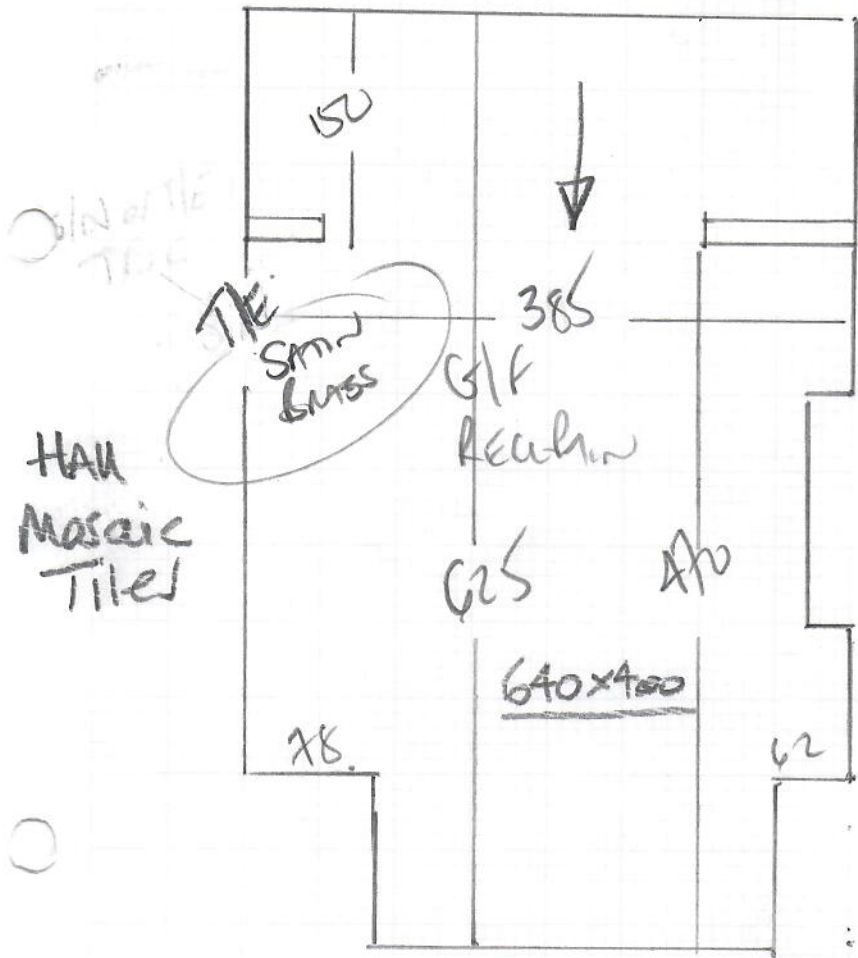

R18893
ATKINSON
66 POND ROAD
SW16 6RU

1 of 1

To be removed
by case

Wood floor
Solid or Enbowed
- REMOVED IN DECEMBER 2022
Now 6mm Plywood Down

Alboran
Col. Alb-027

Living Rm 640x400
= 2560m²

Premier SATIN BRASS Doorbar (T/E & S/N - TBC)

- Quote 1) Alboran - Alb-027
2) Cotswold Rib - Eastington.