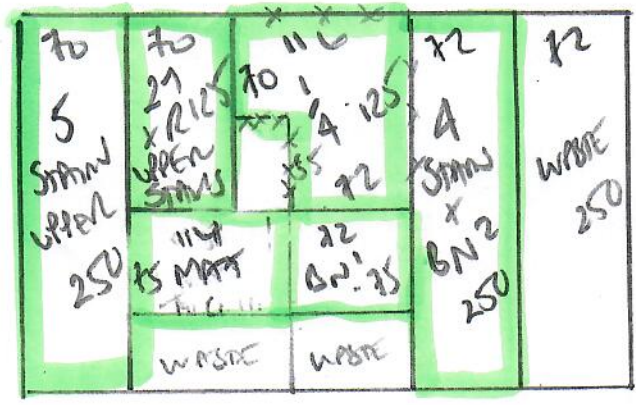

R18925
MAGNETICAL
187 COMBE LANE
SW20 0LL

1 of 1

SHARE AT
WAREHOUSE

LOUVER / FREEDOM
COLOR 250 0820

250

PLAN 250 x 400

WINDOW RUNNERS

- 5.00 LIN METS — 250 x 70cm 5 STRANDS UPPER FRONT
- 2.50 LIN METS — 125 x 70cm 2 STRAND + RISER UPPER FRONT
- 5.00 LIN METS — 250 x 72cm 4 STRAND + BN2 LOWER FRONT
- 1.50 LIN METS — 0.75 x 72cm BN1 LOWER FRONT
- 3.00 LIN METS — 1/4 LAMING SHARED AS PLAN
- 1.70 LIN METS