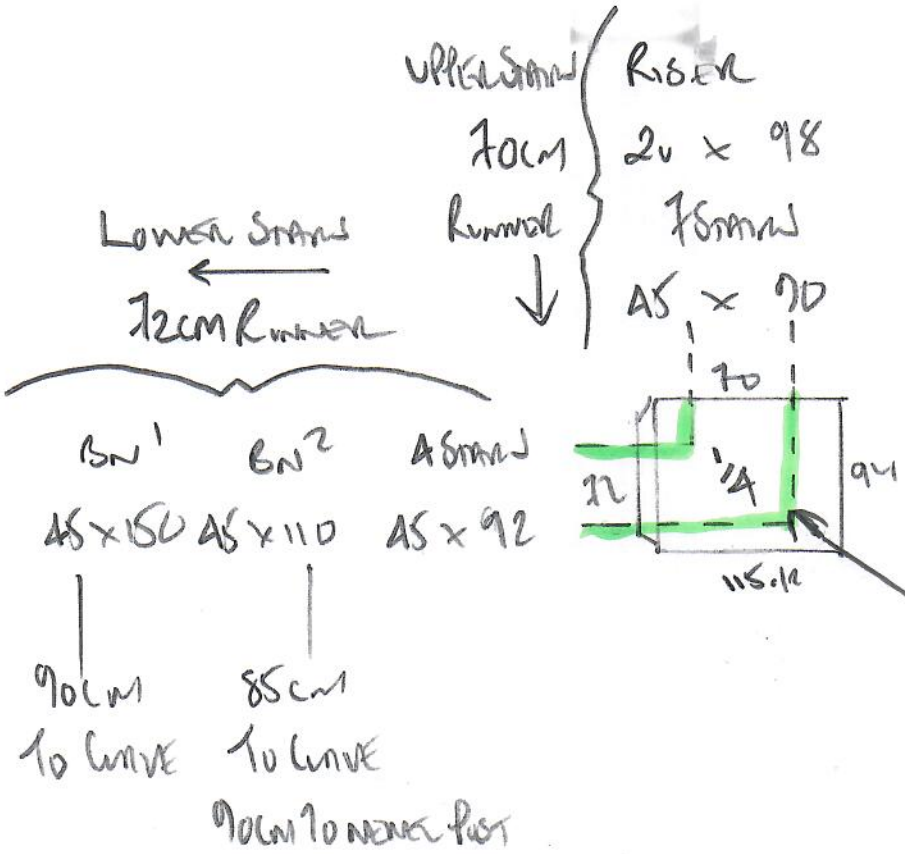

R18925
MAGNETICAL
187 COMBE LANE
SW20 0LL

1 of 1

SHARE AT
WAREHOUSE

LOUVER / FREEDOM
COLOR 250 0820

250

PLAN 250 x 400

WINDOW RUNNERS

- 5.00 LIN METS — 250 x 70cm 5 STRANDS UPPER FRONT
- 2.50 LIN METS — 125 x 70cm 2 STRAND + RISER UPPER FRONT
- 5.00 LIN METS — 250 x 72cm 4 STRAND + BN2 LOWER FRONT
- 1.50 LIN METS — 0.75 x 72cm BN1 LOWER FRONT
- 3.00 LIN METS — 1/4 LAMING SHARED AS PLAN
- 1.70 LIN METS