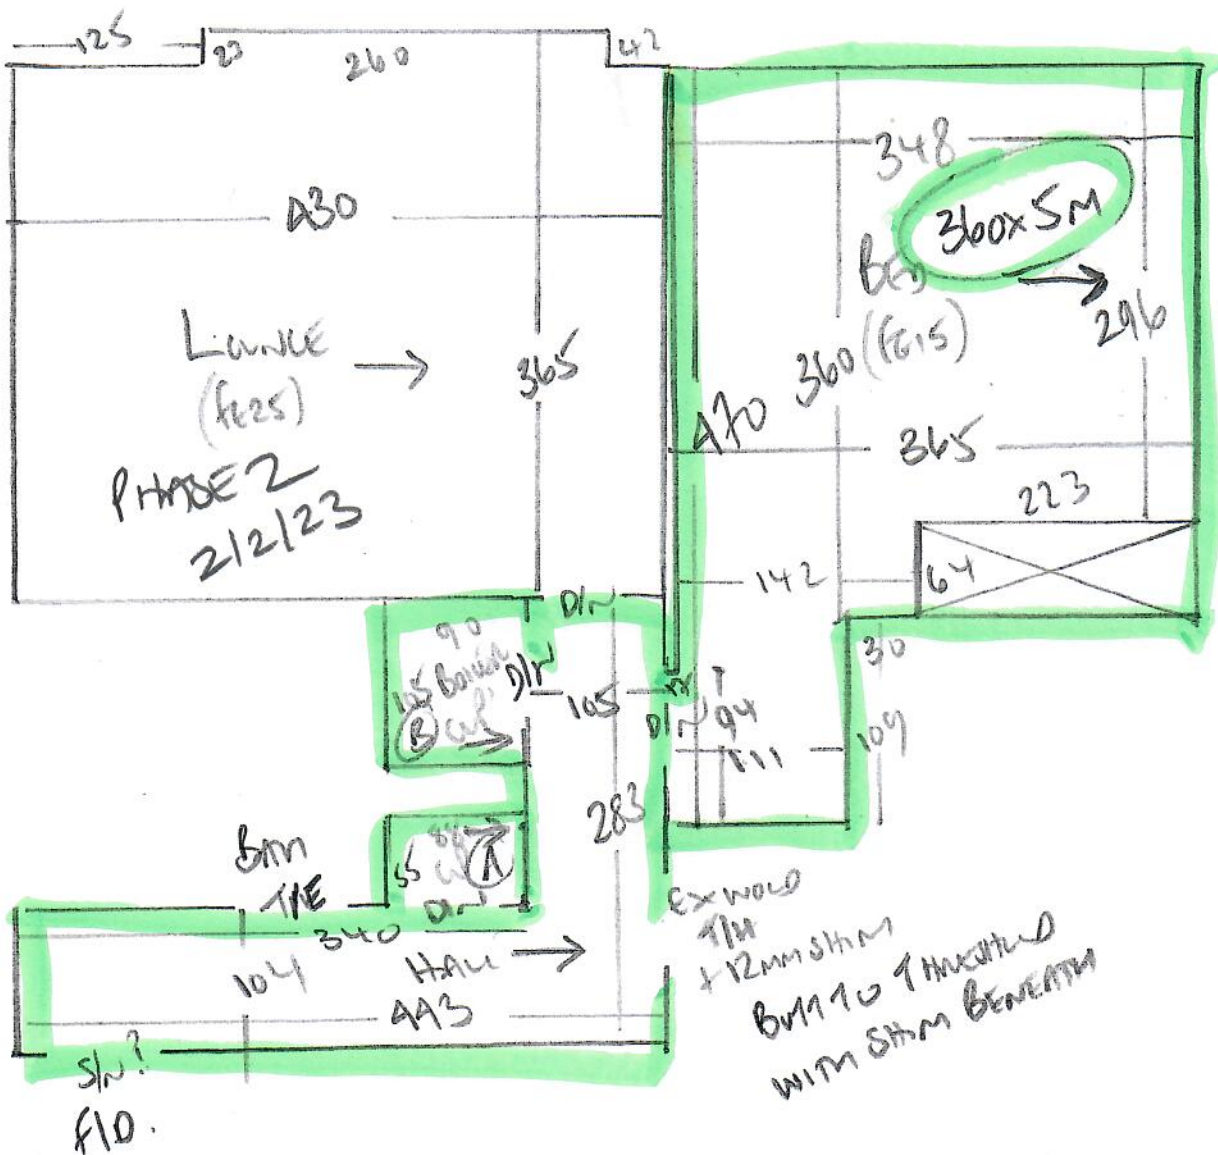

PAGE 1

Bedroom + Hall only

25/1/23

R18995
DUNCAN
FAT13
MEERS COURT
33 LANGHAM ROAD
SW20 8TP
1 of 2

560
GIRANT
COVER GIRANT
MILSTONE
Lounge BED + HALL
Plan 560 x 500
BED 360 x 500
9.20 x 500

46m²

~~etc~~

~~Lounge + Hall only~~
~~Plan 560 x 500~~
~~28m²~~

PHASE 1

BEARCOM + HALL ONLY

25/1/23

R18995
DUCKWORTH
FAT 13

MEANS CIVIL
33 LANGLAM ROAD
SW20 8TF

PHASE 2

Lounge only

2/2/23

R18995
 DUCKWORTH
 FATT 13
 MEERS COURT
 33 LANGHAM ROAD
 SW20 8TP
 1 of 2

GHENT
 Color GH1-17
 MINSOME

560

Lounge BED + Hall

Plan 560 x 500

BED 360 x 500

9.20 x 500

46m²

OR

Lounge + Hall only

Plan 560 x 500

28m²