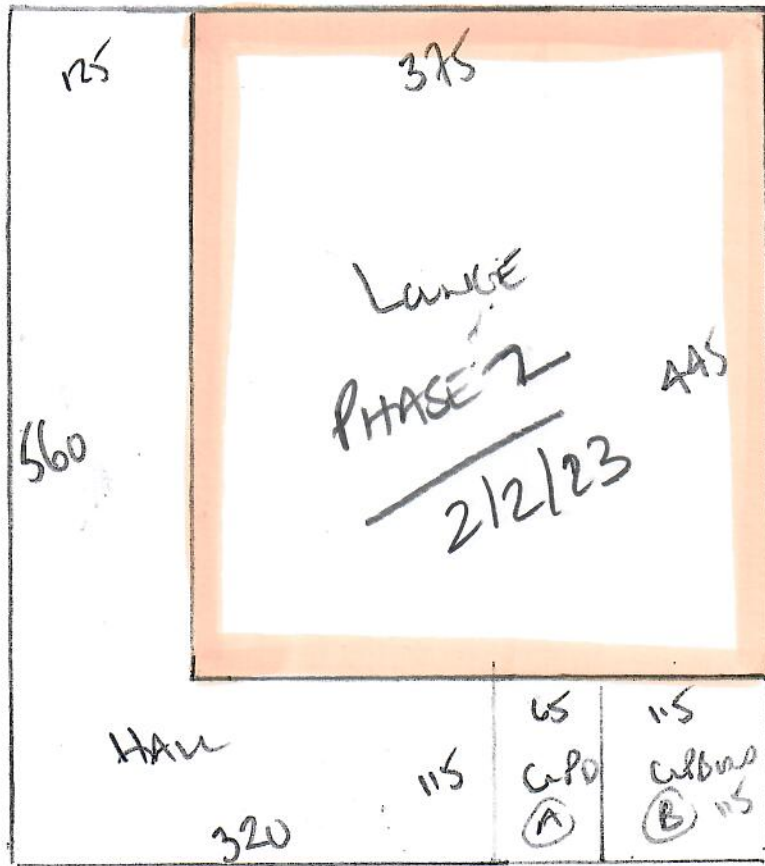

PAGE 1

Bedroom + Hall only

25/1/23

R18995
DUNCAN
FAT13
MEERS COURT
33 LANGHAM ROAD
SW20 8TP
1 of 2

560
GIRANT
COVER GIRANT
MILSTONE
Lounge BED + HALL
Plan 560 x 500
BED 360 x 500
9.20 x 500

46m²

~~etc~~

~~Lounge + Hall only~~
~~Plan 560 x 500~~
~~28m²~~

PHASE 1

BEARCOM + HALL ONLY

25/1/23

R18995
DUCKWORTH
FAT 13

MEANS CIVIL
33 LANGLAM ROAD
SW20 8TF

PHASE 2

Lounge only

2/2/23

R18995
 DUCKWORTH
 FATT 13
 MEERS COURT
 33 LANGHAM ROAD
 SW20 8TP
 1 of 2

GHENT
 Color GH1-17
 MINSOME

560

Lounge BED + Hall

Plan 560 x 500

BED 360 x 500

9.20 x 500

46m²

OR

Lounge + Hall only

Plan 560 x 500

28m²