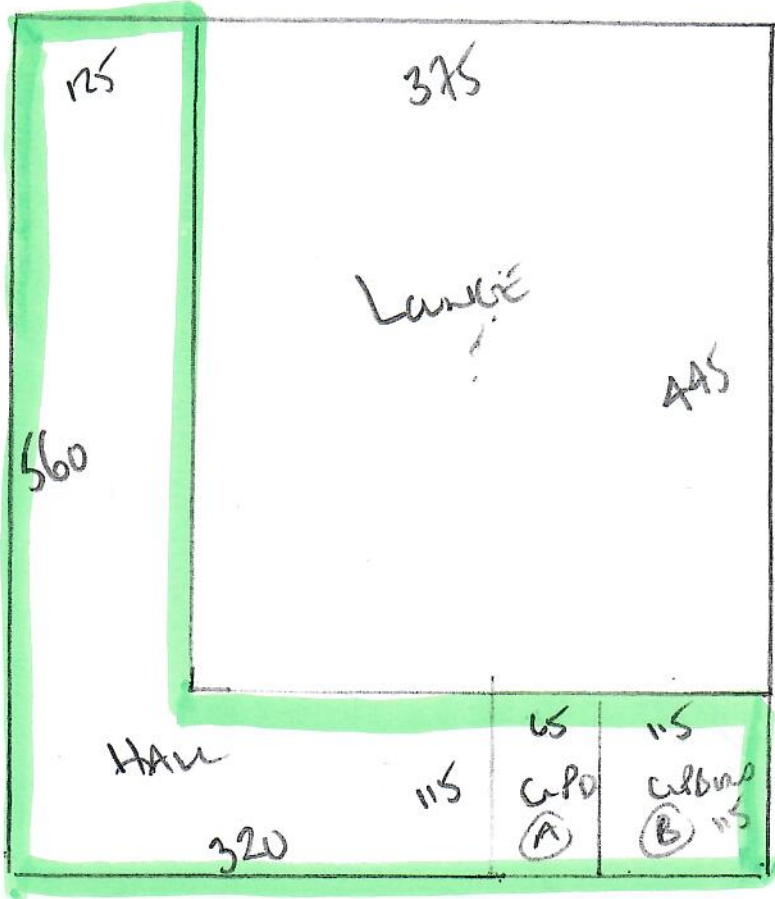

PAGE 1

Bedroom + Hall only

25/1/23

R18995
DUNCAN
FAT13
MEERS COURT
33 LANGHAM ROAD
SW20 8TP
1 of 2

560
GIRANT
COVER GIRANT
MILSTONE
Lounge BED + HALL
Plan 560 x 500
BED 360 x 500
9.20 x 500

46m²

~~etc~~

~~Lounge + Hall only~~
~~Plan 560 x 500~~
~~28m²~~

PHASE 1

BEARCOM + HALL ONLY

25/1/23

R18995
DUCKWORTH
FAT 13

MEANS CIVIL
33 LANGLAM ROAD
SW20 8TF

PHASE 2

Lounge only

2/2/23

R18995
 DUCKWORTH
 FATT 13
 MEERS COURT
 33 LANGHAM ROAD
 SW20 8TP
 1 of 2

GHENT
 Color GH1-17
 MINSOME

560

Lounge BED + Hall

Plan 560 x 500

BED 360 x 500

9.20 x 500

46m²

OR

Lounge + Hall only

Plan 560 x 500

28m²