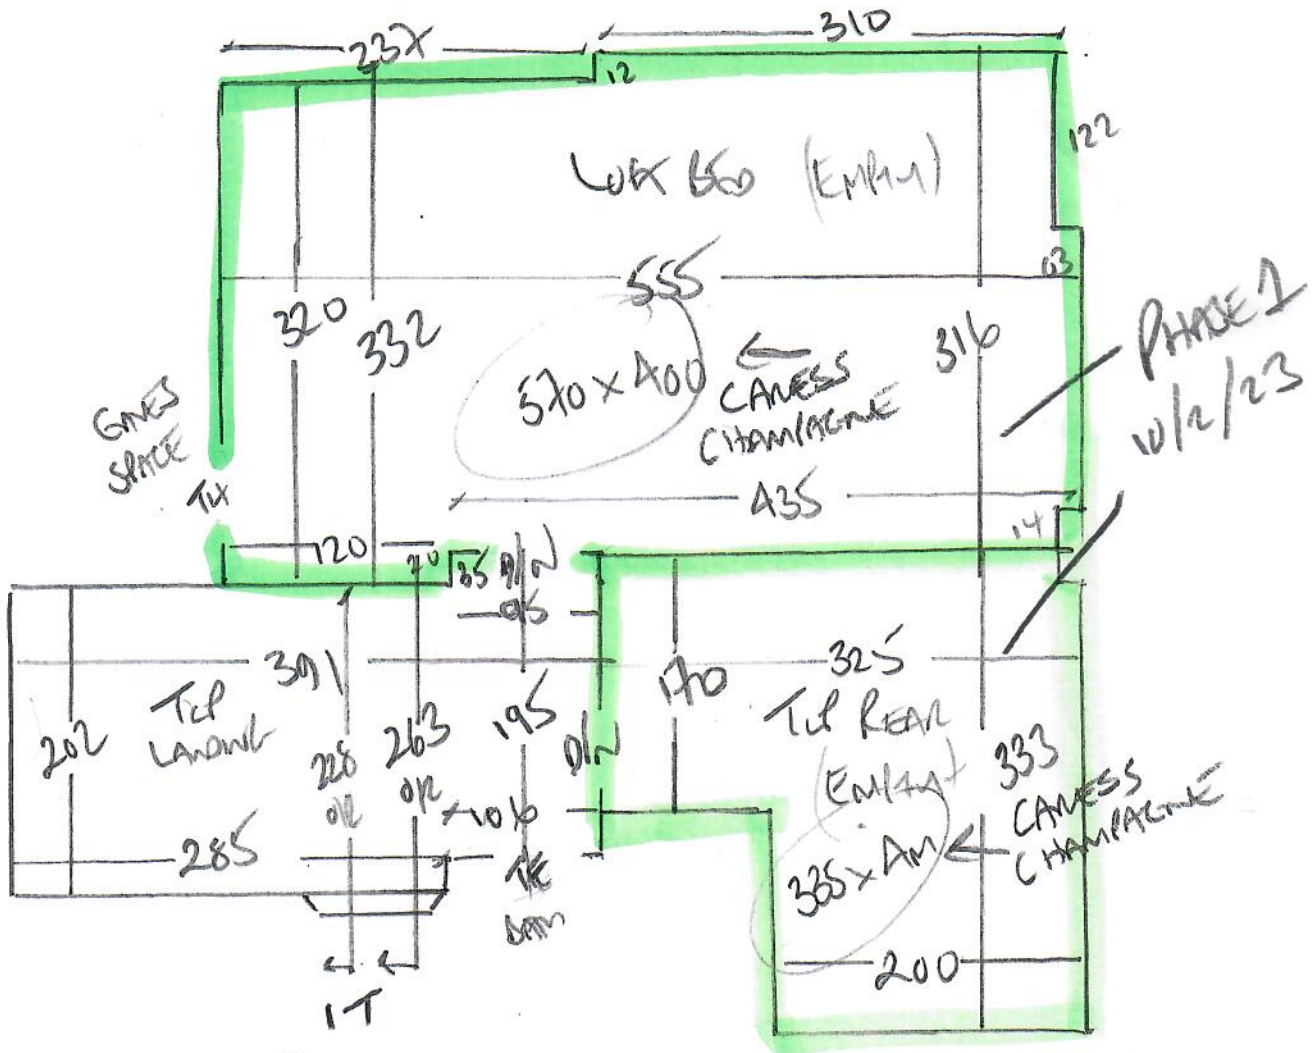

PHASE 1

10/2/23

Tel from 2 Bedrooms

R19023

WOOD

23A COOMBE LANE

SW20 0QT

~~2/4~~ 1 of 2

45 x 76

w1 65 x 87

w2 75 x 105

w3 66 x 73

BT 45 x 76

w4 65 x 87

w5 75 x 105

w6 66 x 73

w7 75 x 105

2 x LOFT BEDS

STAIRCASE - CRESS

COOL CHAMPAGNE

LOFT BED 570 x 400

Tel REAR BED 335 x 400