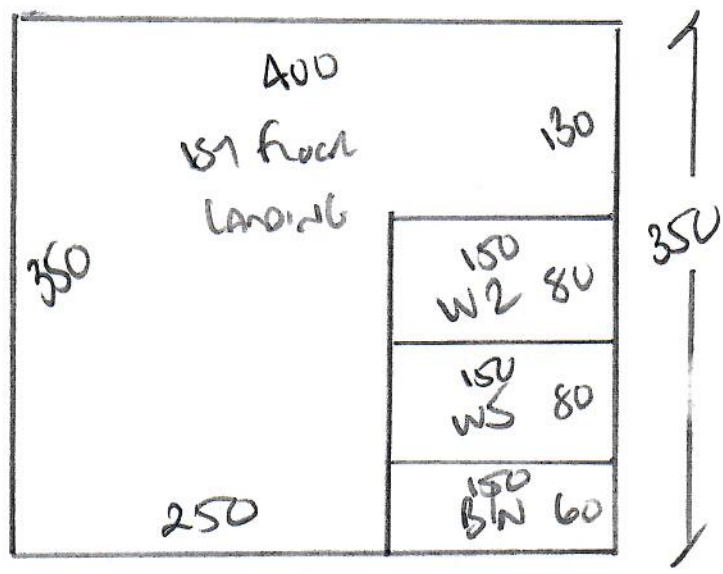

R19023
 WOOD
 234 COUMBE LANE
 SW20 0QT

~~1 of 4~~
 lot 3

HAVANA
 COLOUR HAV-28
 (GLOBE 117)
 PLAN 1 725 x 400
 PLAN 2 350 x 400
10.75 x 400

43m²

3x 1st floor beams
 STAIN TUCH Colour PASHMINA

R19023
 WOOD
 23A Cumber Lane
 SW20 0AT

14/2/23

3 of 43

CONC HEADR

14/2/23

- W7 65 x 90
- W8 77 x 110
- W9 65 x 75

- A7
- 45 x 77

61N 50 x 130
 TO HALLWAY
 WOOD FLOOR

3x 1st floor beams

STAIN TUCH Colour PASHMINA
 1st front 535 x 100
 1st Rear 430 x 100
 Box Bed 275 x 100
 LATER DATE
 FITTED w/2/23