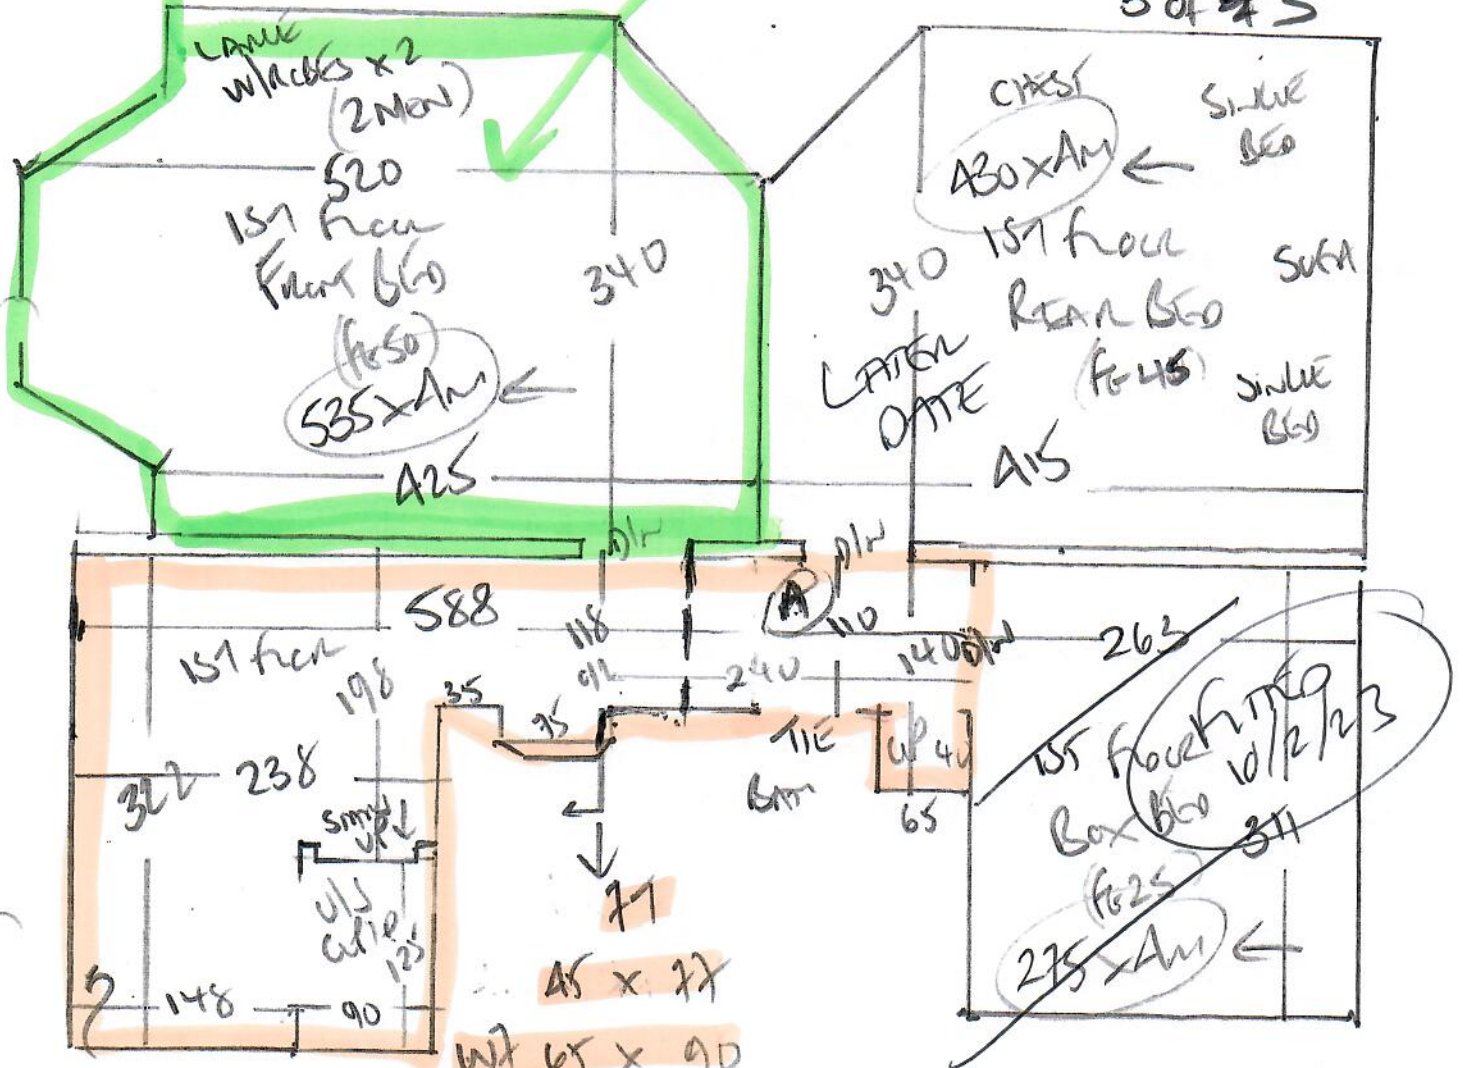

R19023
 WOOD
 234 COUMBE LANE
 SW20 0QT

~~1 of 4~~
 lot 3

HAVANA
 COLOUR HAV-28
 (GLOBE 117)
 PLAN 1 725 x 400
 PLAN 2 350 x 400
10.75 x 400

43m²

3x 1st floor beams
 STAIN TUCH Colour PASHMINA

R19023
 WOOD
 23A Cumber Lane
 SW20 0AT

14/2/23

3 of 43

CONC HEADR

14/2/23

- W7 65 x 90
- W8 77 x 110
- W9 65 x 75

- A7
- 45 x 77

61N 50 x 130
 TO HALLWAY
 WOOD FLOOR

3x 1st floor beams

STAIN TUCH Colour PASHMINA
 1st front 535 x 100
 1st Rear 430 x 100
 Box Bed 275 x 100
 LATER DATE
 FITTED w/2/23