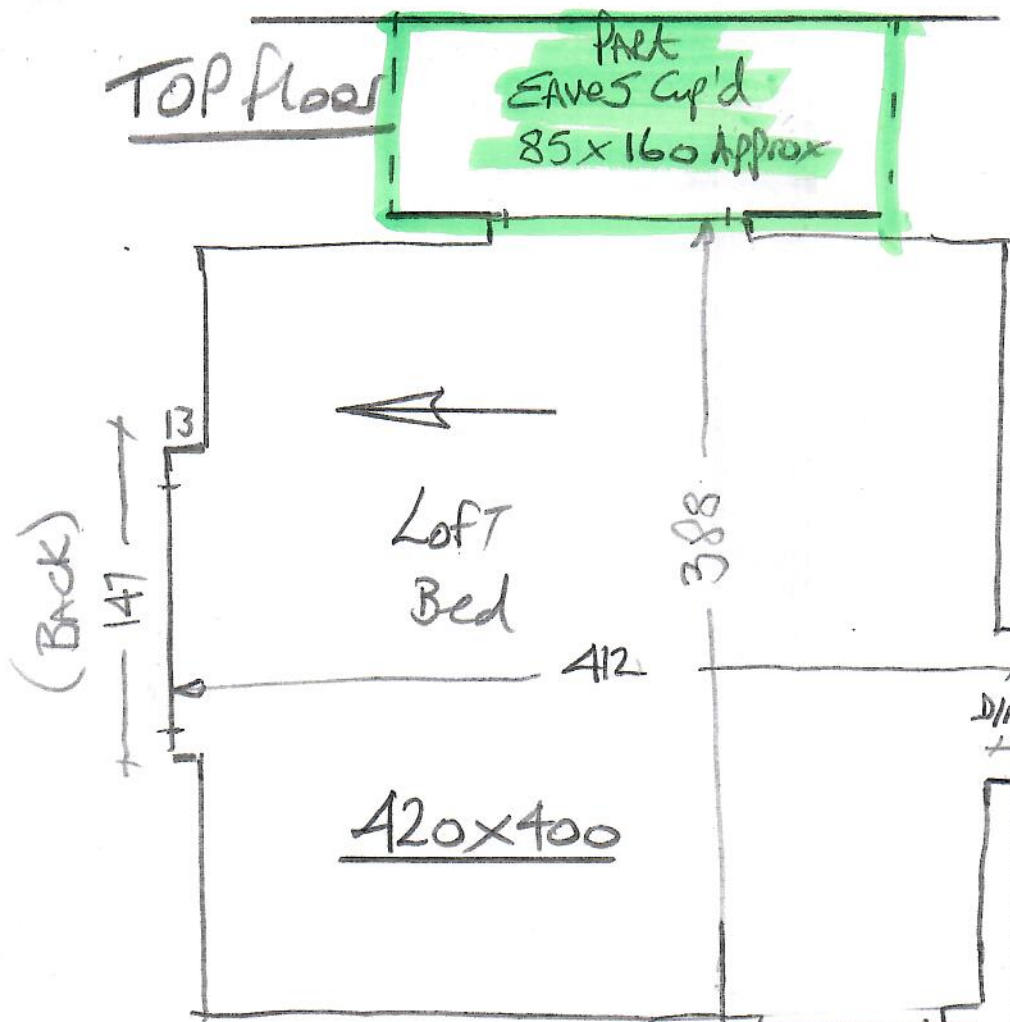

Eaves Storage Cut'ds
Alan - 19/4

Job No: R19035
 Name: Hutt
 Address:

Tel: 1 of 3
 Sheet:

Tramare Tanes
Col. TT603

Cut Plan ① 620x400
 Cut Plan ② 290x400

This piece
 Booked out on
 R18971 - Rouse

EAVES Storage Cup'd's
Alan-19/4.

Job No: R19035
Name: Hutt
Address:

Tel: 2013
Sheet:

Loft Bed

- EAVES Cup'd (A) 85 x 195
- EAVES Cup'd (B) 103 x 205

EAVES STORAGE Cup'd
 Alan - 19/4

R19035
 Hutt

3 of 3

- Riser: 18 x 76
- W1 63 x 90
- W2 71 x 110
- W3 68 x 78
- STRS A @ 48 x 78
- W4 64 x 91
- W5 71 x 110
- W6 71 x 76
- STRS 2 @ 48 x 78

Maintain a 10cm gap at sides.