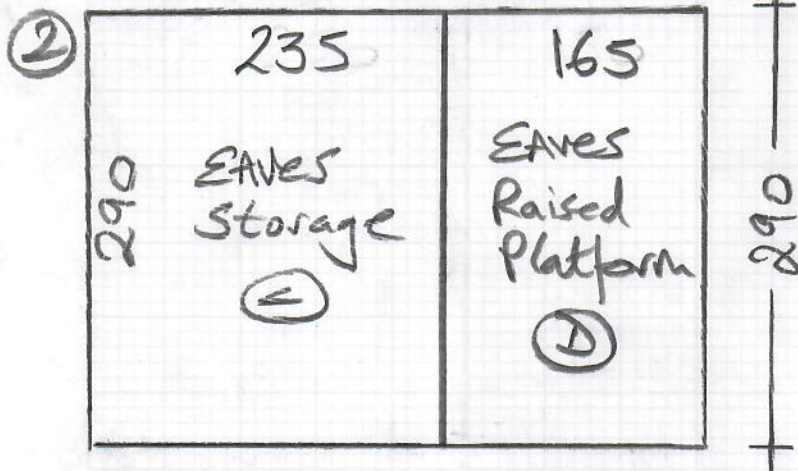

Eaves Storage Cut'ds
Alan - 19/4

Job No: R19035
 Name: Hutt
 Address:

Tel: 1 of 3
 Sheet:

Tramare Tanes
Col. TT603

Cut Plan ① 620x400
 Cut Plan ② 290x400

This piece
 Booked out on
 R18971 - Rouse

EAVES Storage Cup'd's
Alan-19/4.

Job No: R19035
Name: Hutt
Address:

Tel: 2013
Sheet:

Loft Bed

- EAVES Cup'd (A) 85 x 195
- EAVES Cup'd (B) 103 x 205

EAVES STORAGE Cup'd
 Alan - 19/4

R19035
 Hutt

3 of 3

- Riser: 18 x 76
- W1 63 x 90
- W2 71 x 110
- W3 68 x 78
- STRS A @ 48 x 78
- W4 64 x 91
- W5 71 x 110
- W6 71 x 76
- STRS 2 @ 48 x 78

Maintain a 10cm gap at sides.