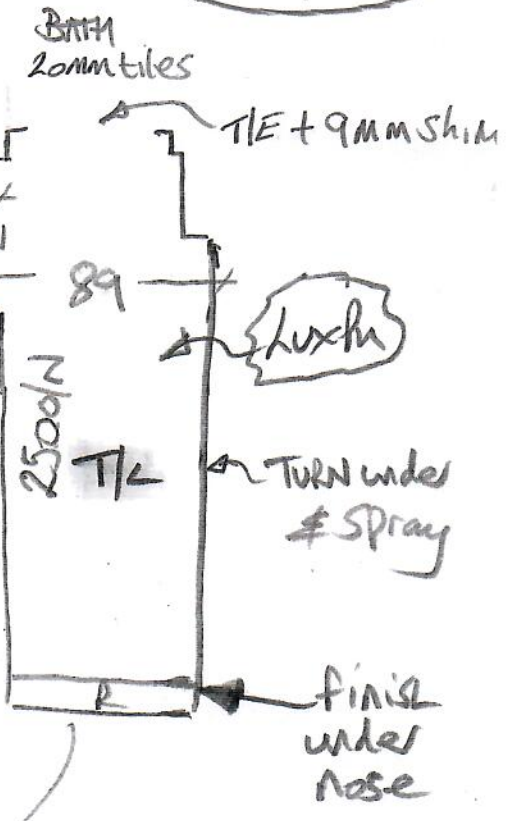

Eaves Storage Cut'ds
Alan - 19/4

Job No: R19035
 Name: Hutt
 Address:

Tel: 1 of 3
 Sheet:

Tramare Tanes
Col. TT603

Cut Plan ① 620x400
 Cut Plan ② 290x400

This piece
 Booked out on
 R18971 - Rouse

EAVES Storage Cup'd's
Alan-19/4.

Job No: R19035
Name: Hutt
Address:

Tel: 2013
Sheet:

Loft Bed

- EAVES Cup'd (A) 85 x 195
- EAVES Cup'd (B) 103 x 205

EAVES STORAGE Cup'd
 Alan - 19/4

R19035
 Hutt

3 of 3

- Riser: 18 x 76
- W1 63 x 90
- W2 71 x 110
- W3 68 x 78
- STRS A @ 48 x 78
- W4 64 x 91
- W5 71 x 110
- W6 71 x 76
- STRS 2 @ 48 x 78

Maintain a 10cm gap at sides.