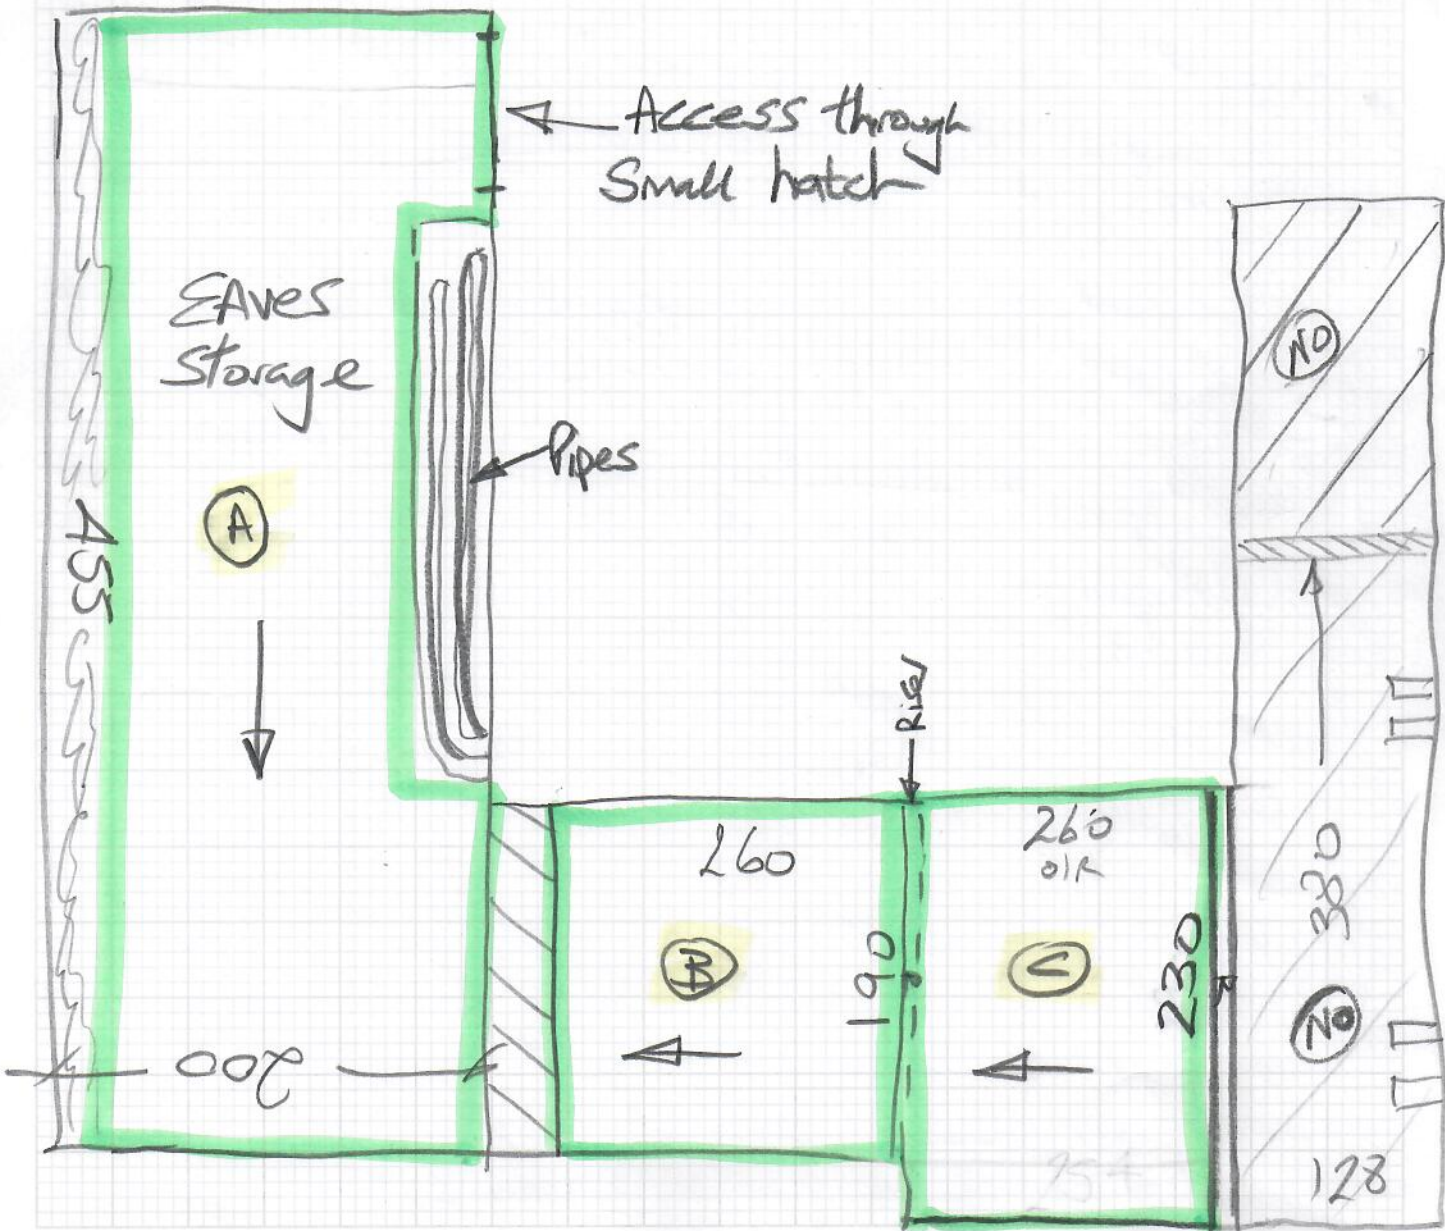

Eaves Storage Cut'ds
Alan - 19/4

Job No: R19035
 Name: Hutt
 Address:

Tel: 1 of 3
 Sheet:

Tramare Tanes
Col. TT603

Cut Plan ① 620x400
 Cut Plan ② 290x400

This piece
 Booked out on
 R18971 - Rouse

EAVES Storage Cup'd's
Alan-19/4.

Job No: R19035
Name: Hutt
Address:

Tel: 2013
Sheet:

Loft Bed

- EAVES Cup'd (A) 85 x 195
- EAVES Cup'd (B) 103 x 205

EAVES STORAGE Cup'd
 Alan - 19/4

R19035
 Hutt

3 of 3

- Riser: 18 x 76
- W1 63 x 90
- W2 71 x 110
- W3 68 x 78
- STRS A @ 48 x 78
- W4 64 x 91
- W5 71 x 110
- W6 71 x 76
- STRS 2 @ 48 x 78

Maintain a 10cm gap at sides.