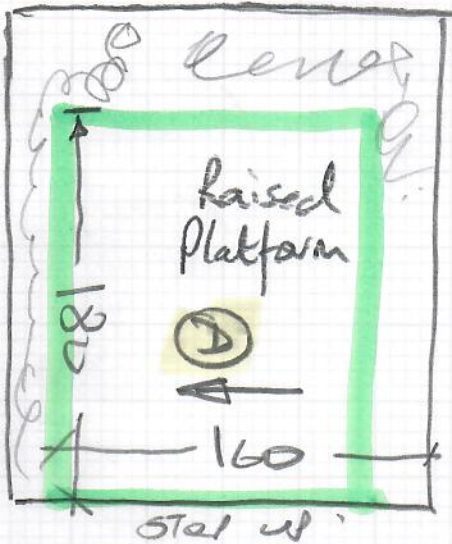

Eaves Storage Cut'ds
Alan - 19/4

Job No: R19035
 Name: Hutt
 Address:

Tel: 1 of 3
 Sheet:

Tramare Tanes
Col. TT603

Cut Plan ① 620x400
 Cut Plan ② 290x400

This piece
 Booked out on
 R18971 - Rouse

EAVES Storage Cup'd's
Alan-19/4.

Job No: R19035
Name: Hutt
Address:

Tel: 2013
Sheet:

Loft Bed

- EAVES Cup'd (A) 85 x 195
- EAVES Cup'd (B) 103 x 205

EAVES STORAGE Cup'd
 Alan - 19/4

R19035
 Hutt

3 of 3

- Riser: 18 x 76
- W1 63 x 90
- W2 71 x 110
- W3 68 x 78
- STRS A @ 48 x 78
- W4 64 x 91
- W5 71 x 110
- W6 71 x 76
- STRS 2 @ 48 x 78

Maintain a 10cm gap at sides.