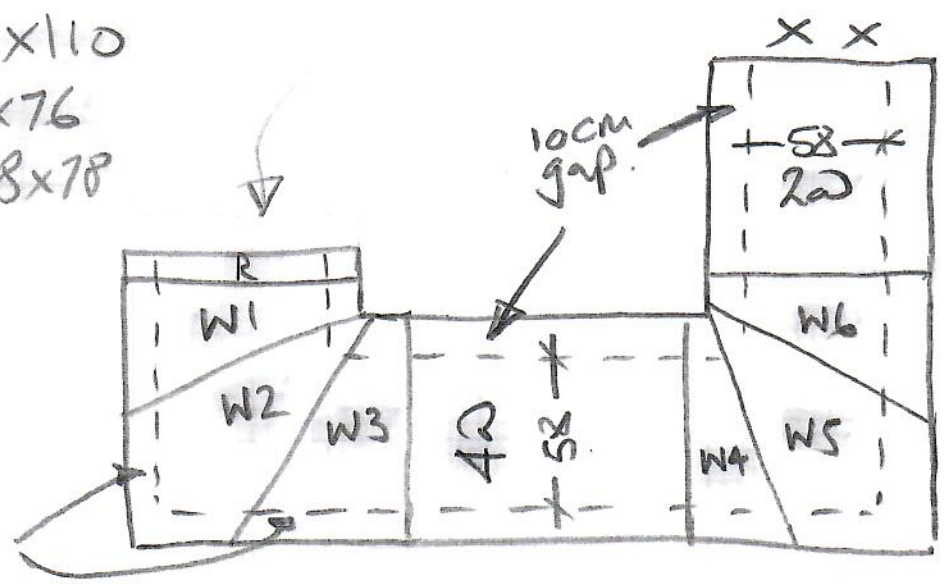

Eaves Storage Cut'ds
Alan - 19/4

Job No: R19035
 Name: Hutt
 Address:

Tel: 1 of 3
 Sheet:

Tramare Tanes
Col. TT603

Cut Plan ① 620x400
 Cut Plan ② 290x400

This piece
 Booked out on
 R18971 - Rouse

EAVES Storage Cup'd's
Alan-19/4.

Job No: R19035
Name: Hutt
Address:

Tel: 2013
Sheet:

Loft Bed

- EAVES Cup'd (A) 85 x 195
- EAVES Cup'd (B) 103 x 205

EAVES STORAGE Cup'd
 Alan - 19/4

R19035
 Hutt

3 of 3

- Riser: 18 x 76
- W1 63 x 90
- W2 71 x 110
- W3 68 x 78
- STRS A @ 48 x 78
- W4 64 x 91
- W5 71 x 110
- W6 71 x 76
- STRS 2 @ 48 x 78

Maintain a 10cm gap at sides.