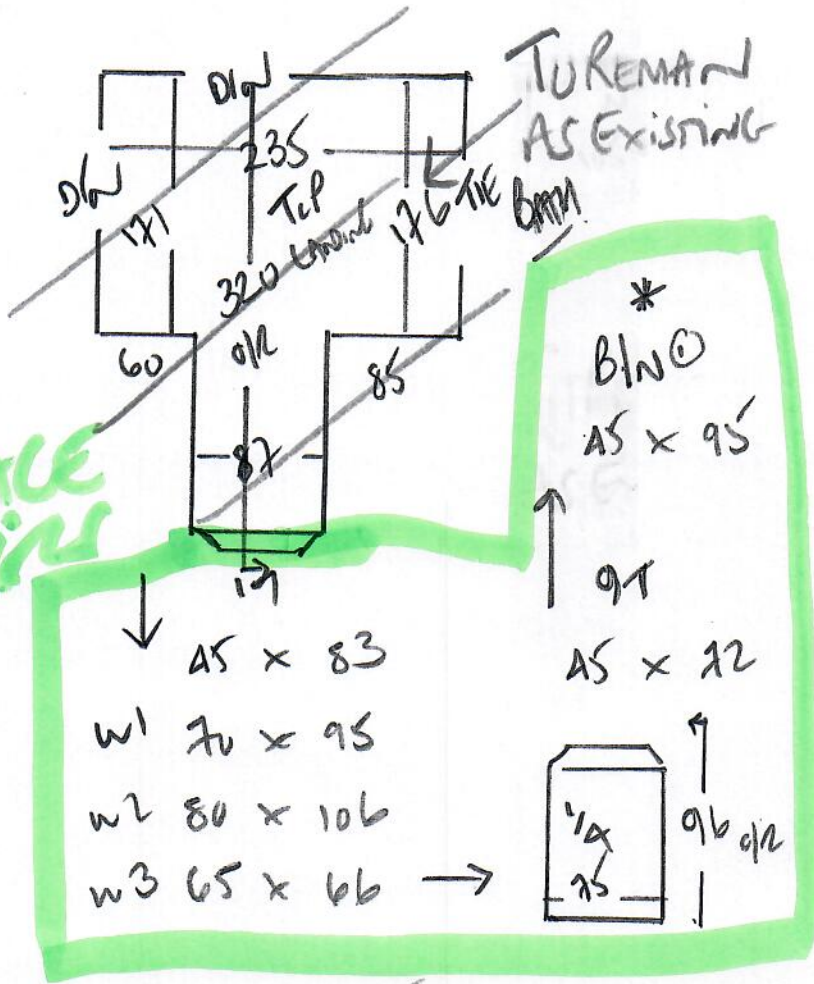

Job No: R19038
 Name: MAMO
 Address: 33 RUSHOLME ROAD
 SWIS 3LF
 Tel:
 Sheet: 1 of 2

REPLACE ALL STAIRS
 LIKE FOR LIKE

Romney
 CORON STINGEE BEACH

Room 650 x 400

22m²

REPLACE STAIRS

R19038
MAYO
33 RUSHOLME RD
SWIS 3LF
2 of 2

REPLACE STAIRS AND MEZZANINE LANDING ONLY

REPLACE THESE STAIRS + MEZZ LANDING