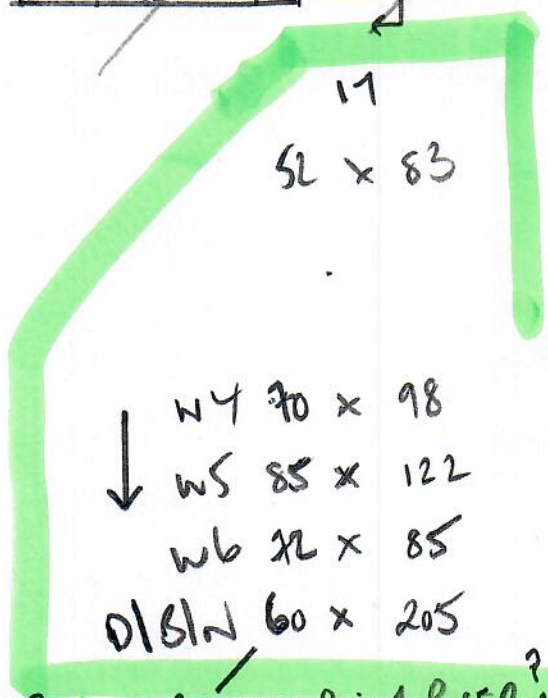

Job No: R19038
 Name: MAMO
 Address: 33 RUSHOLME ROAD
 SWIS 3LF
 Tel:
 Sheet: 1 of 2

REPLACE ALL STAIRS
 LIKE FOR LIKE

Romney
 CORON STINGEE BEACH

Room 650 x 400

22m²

REPLACE STAIRS

R19038
MAYO
33 RUSHOLME RD
SWIS 3LF
2 of 2

REPLACE STAIRS AND MEZZANINE LANDING ONLY

REPLACE THESE STAIRS + MEZZ LANDING