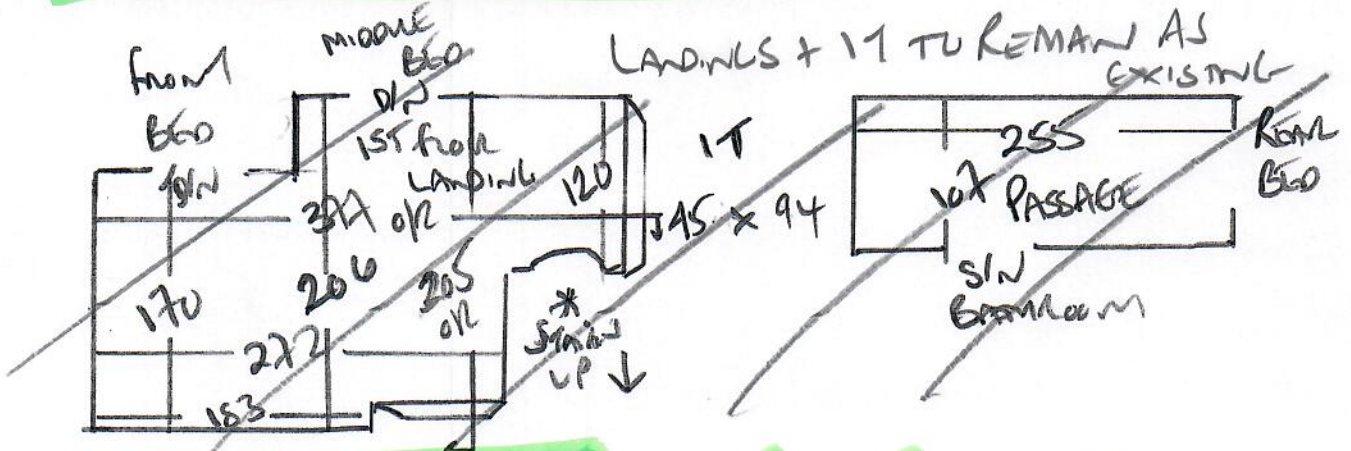

Job No: R19038
 Name: MAMO
 Address: 33 RUSHOLME ROAD
 SWIS 3LF
 Tel:
 Sheet: 1 of 2

REPLACE ALL STAIRS
 LIKE FOR LIKE

Romney
 CORON STINGEE BEACH

Room 650 x 400

22m²

REPLACE STAIRS

R19038
MAYO
33 RUSHOLME RD
SWIS 3LF
2 of 2

REPLACE STAIRS AND MEZZANINE LANDING ONLY

REPLACE THESE STAIRS + MEZZ LANDING