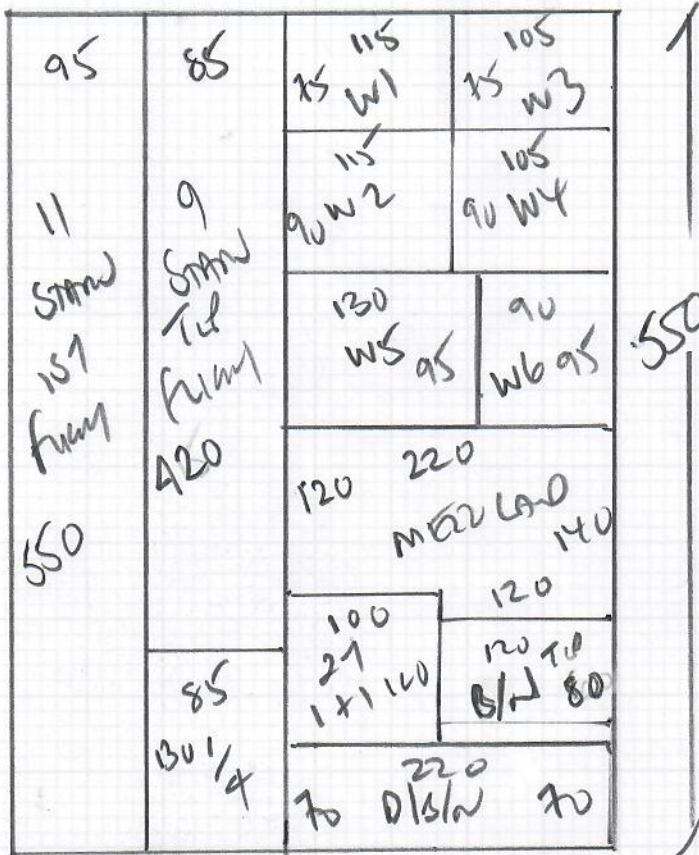

Job No: R19038
 Name: MAMO
 Address: 33 RUSHOLME ROAD
 SWIS 3LF
 Tel:
 Sheet: 1 of 2

REPLACE ALL STAIRS
 LIKE FOR LIKE

Romney
 CORON STINGEE BEACH

Room 650 x 400

22m²

REPLACE STAIRS

R19038
MAYO
33 RUSHOLME RD
SWIS 3LF
2 of 2

REPLACE STAIRS AND MEZZANINE LANDING ONLY

REPLACE THESE STAIRS + MEZZ LANDING