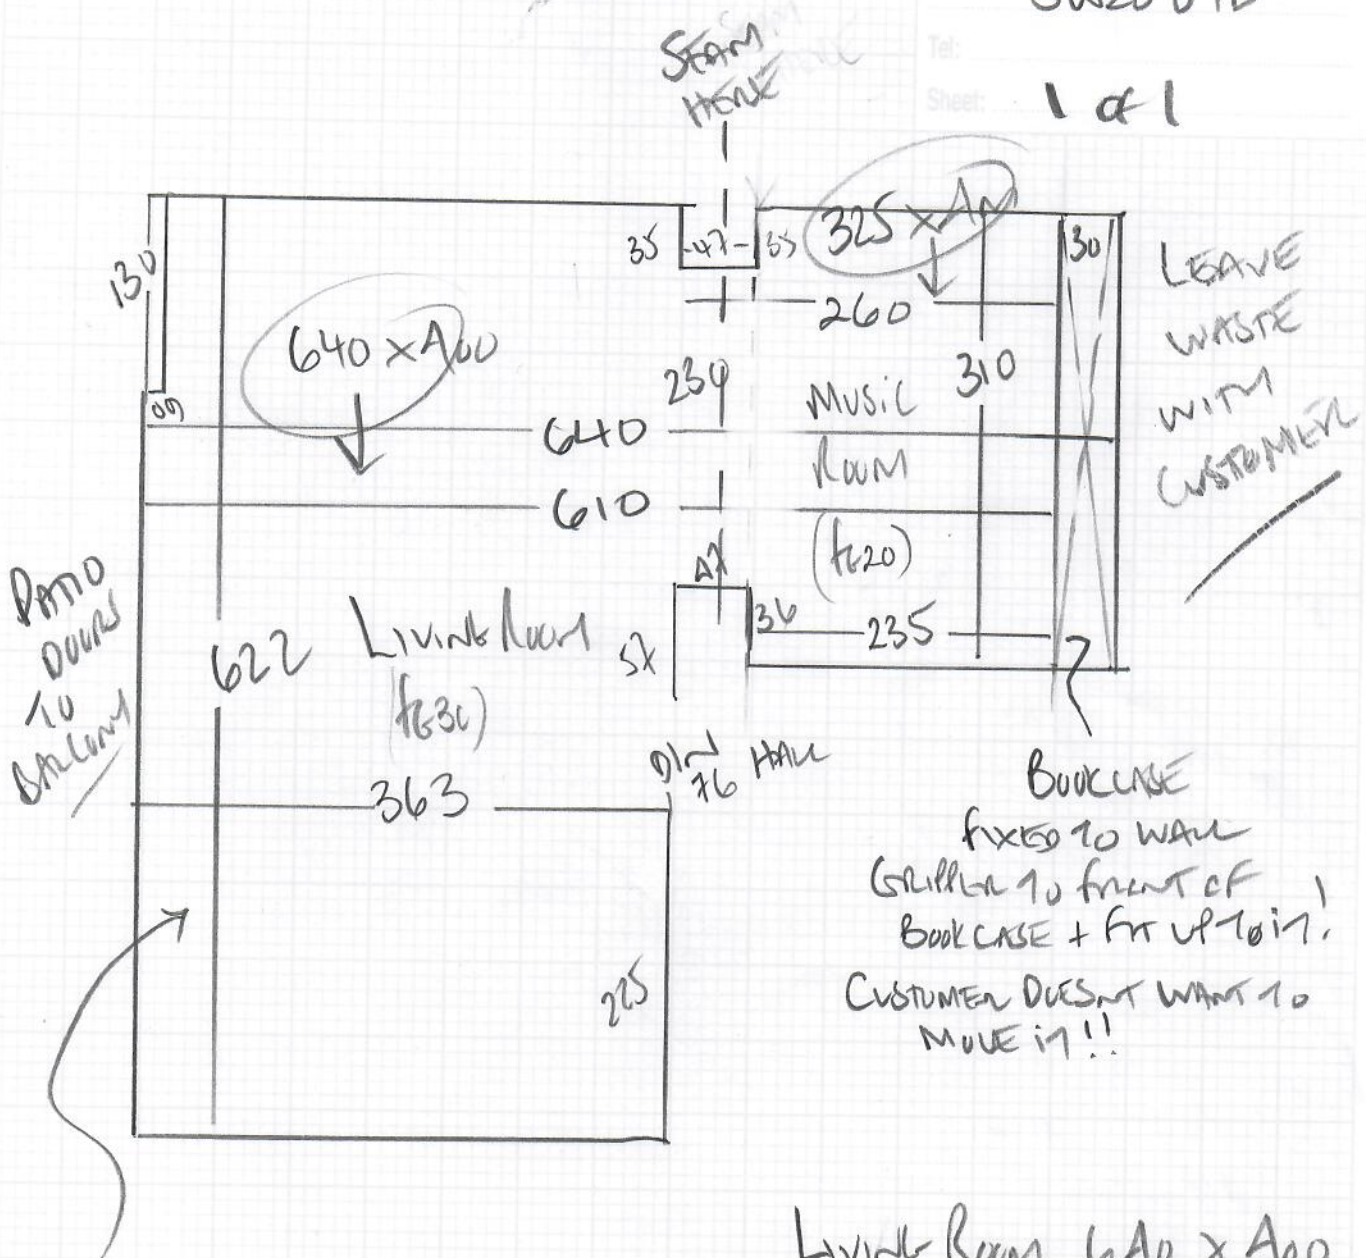

Job No: R19039  
 Name: WOODHOUSE  
 Address: 27 CUPERTHAM DRIVE  
 SW20 0TD

Tel:  
 Sheet: 1 of 1

CARPET MATH DAMAGE  
 ALL NOW REMOVED BY TRUCK  
 & FLOORS TREATED  
 WOOD FLOORS (PARQUET STRIPPER)  
 REPLACE GRILLER (MUMS)

Living Room 640 x 400  
 Music Room 325 x 400  
 2165 x 400

3860m<sup>2</sup>