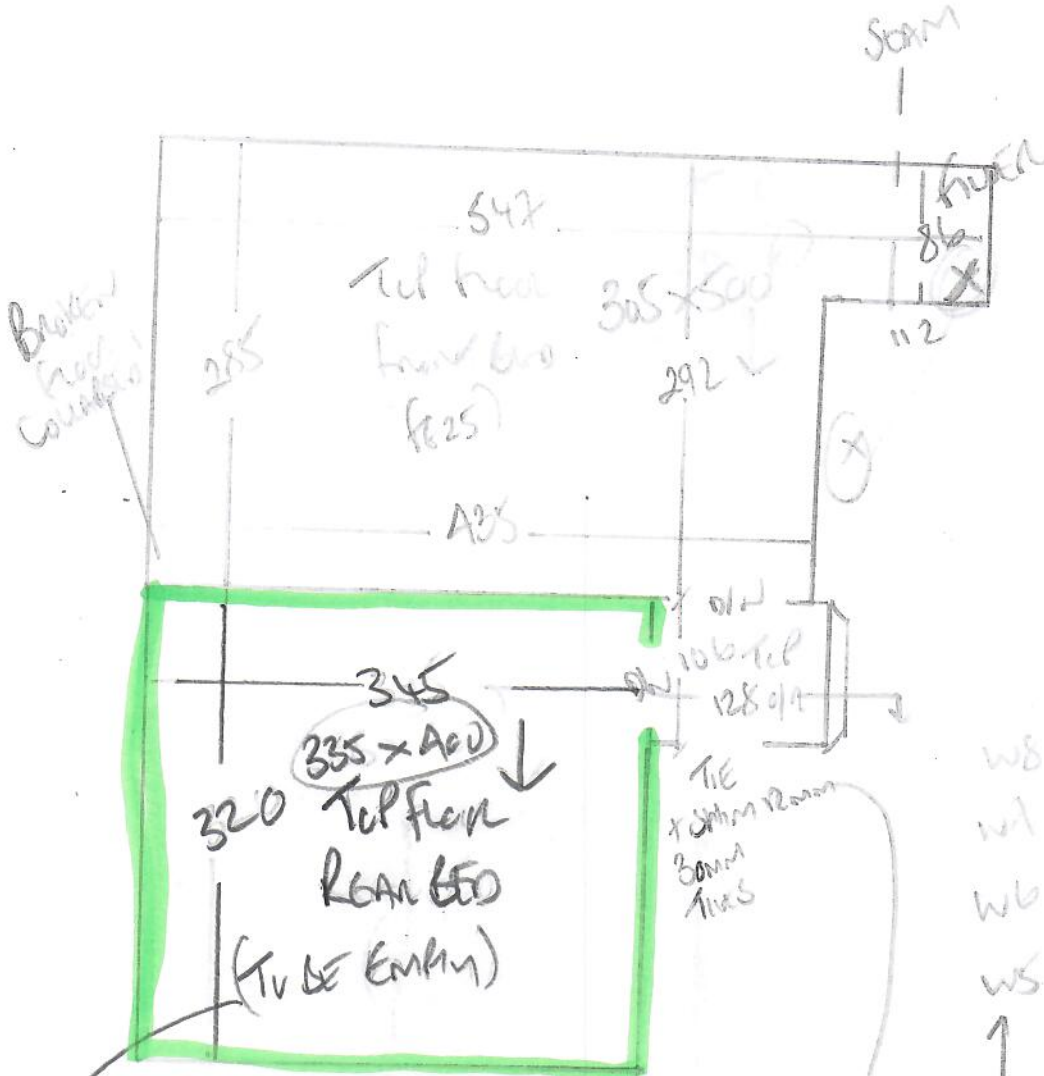

Ann 15/6/23  
 + STAIR/LANDINGS  
 ON R19148  
 R19046  
 STOCKFEND  
 30 HURSTWAY  
 SW20 0JD

1 of 1

To 1st floor Land  
 ↑ 27  
 45 x 84

- W8 62 x 87
- W7 95 x 10
- W6 65 x 10
- W5 62 x 93
- ↑ 41
- 45 x 84
- W4 61 x 84
- W3 95 x 120
- W2 66 x 10
- W1 66 x 93

(11) Bands fixed  
 NO UPST  
 Stair Air Bands  
 Furniture from Blo coming

CARPET AT WAREHOUSE  
 335 x 4M RETURNED BY ANN 13/3/23  
 UNDERLAY + GRIPPER LEFT ON SITE  
 FOR THIS ROOM ON 13/3/23.

Stair Landing to kitchen  
 2cm DRAPBACK  
 Boxes Stairs