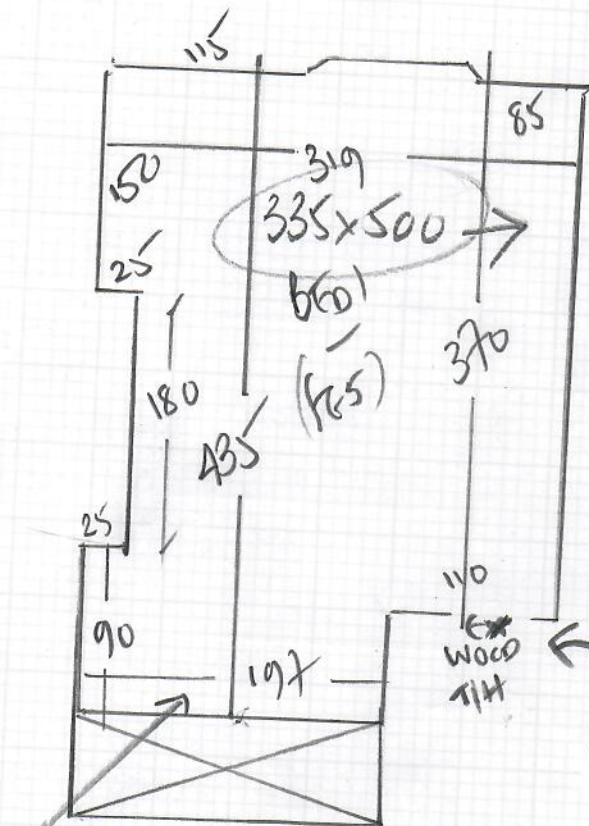

Job No: R19049
 Name: BENITA
 Address: FURT F
 1 ELMS ROAD
 Tel: SW4 9ET
 Sheet: 1 of 1

Fit CARPET UNDER WOOD THRESHOLDS
 (AS EXISTING WAS FITTED)

NEW CARPET REQUIRED HERE

WOOD FLOORS + HAND BAND DOWN

ULIFT LOOP LINE ON CRUMB RUBBER (CUSTOMER TO DO ULIFT)

EXISTING GASKET + 3 NEW STICKS IN FRONT OF NEW WARDROBE

EXISTING WOODEN THRESHOLDS TO BE RE-USED - FIT UNDER

LULUCAM

Colour LULUS

BED 1	335 x 500	1675m ²
BED 2	250 x 400	1000m ²