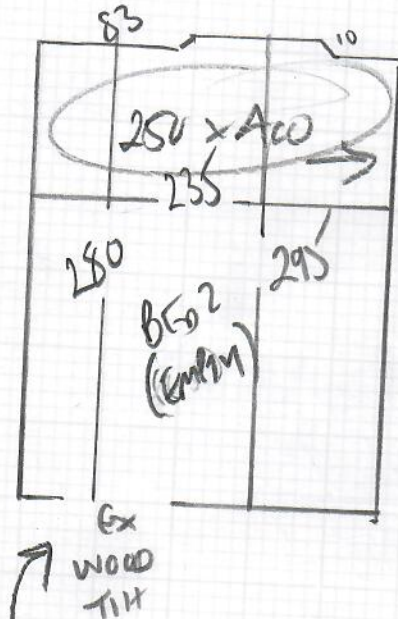

Job No: R19049
 Name: BENITA
 Address: FURT F
 1 ELMS ROAD
 Tel: SW4 9ET
 Sheet: 1 of 1

Fit CARPET UNDER WOOD THRESHOLDS
 (AS EXISTING WAS FITTED)

NEW CARPET REQUIRED HERE

WOOD FLOORS + HAND BAND DOWN

ULIFT LOOP LINE ON CRUMB RUBBER (CUSTOMER TO DO ULIFT)

EXISTING GASKET + 3 NEW STICKS IN FRONT OF NEW WARDROBE

EXISTING WOODEN THRESHOLDS TO BE RE-USED - FIT UNDER

LULUCAM

Colour LULUS

BED 1	335 x 500	1675m ²
BED 2	250 x 400	1000m ²