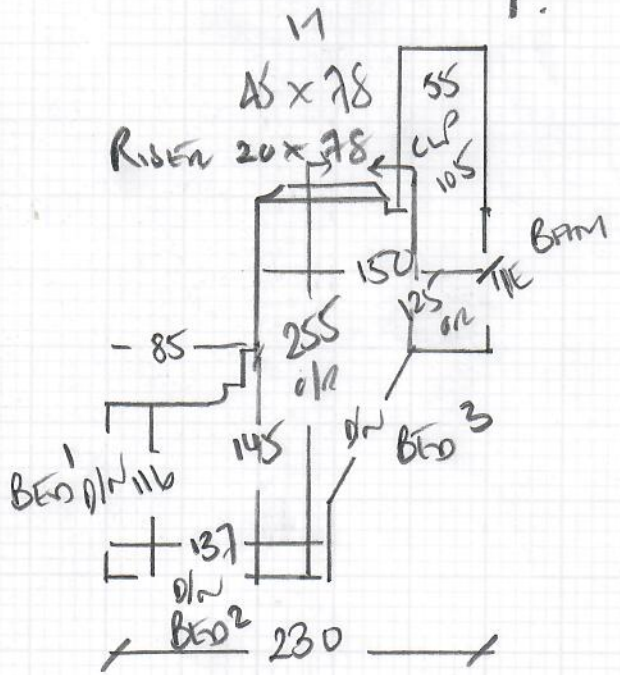

Job No: R19055  
 Name: MATT MANN  
 Address: 76 LAMBTON ROAD  
 SW20 0LP

60cm to leave

To GOLF HALL  
 BIN 45 x 90  
 60cm Runner on 1st floor  
 8cm GAP ON EACH SIDE

91 2 of 3  
 40 x 76  
 18 x 93

SHAPE 1/4 LANDING + 3x WINDOWS  
 1 STEP + RISE ON SITE

- 45 x 65
- W1 61 x 78
- W2 71 x 93
- W3 65 x 65
- W4 62 x 78
- W5 70 x 93
- W6 65 x 65
- 51

Case  
 CASE  
 TOP  
 FRONT

- W9 65 x 75
- W8 75 x 110
- W7 65 x 90

45 x 65  
 B/N 45 x 80

WOOD floors  
 ULTRA TREST ON OLD ULTRA  
 Air Bars + OFFICERS

Job No: R19055  
 Name: MATT MANN  
 Address: 76 LAMBTON ROAD  
 SW20 0LP  
 Tel:  
 Sheet: 3 of 3