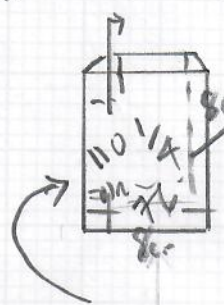

Job No: R19055  
 Name: MATT MANN  
 Address: 76 LAMBTON ROAD  
 SW20 0LP

60cm to leave

To GOLF HALL  
 BIN 45 x 90  
 60cm Runner on 1st floor  
 8cm GAP ON EACH SIDE

91 2 of 3  
 40 x 76  
 18 x 93

SHAPE 1/4 LANDING + 3x WINDOWS  
 1 STEP + RISE ON SITE

- 45 x 65
- W1 61 x 78
- W2 71 x 93
- W3 65 x 65
- W4 62 x 78
- W5 70 x 93
- W6 65 x 65
- 51

Case  
 CASE  
 TOP  
 FRONT

- W9 65 x 75
- W8 75 x 110
- W7 65 x 90

45 x 65  
 B/N 45 x 80

WOOD floors  
 ULTRA TREST ON OLD ULTRA  
 Air Bars + OFFICERS