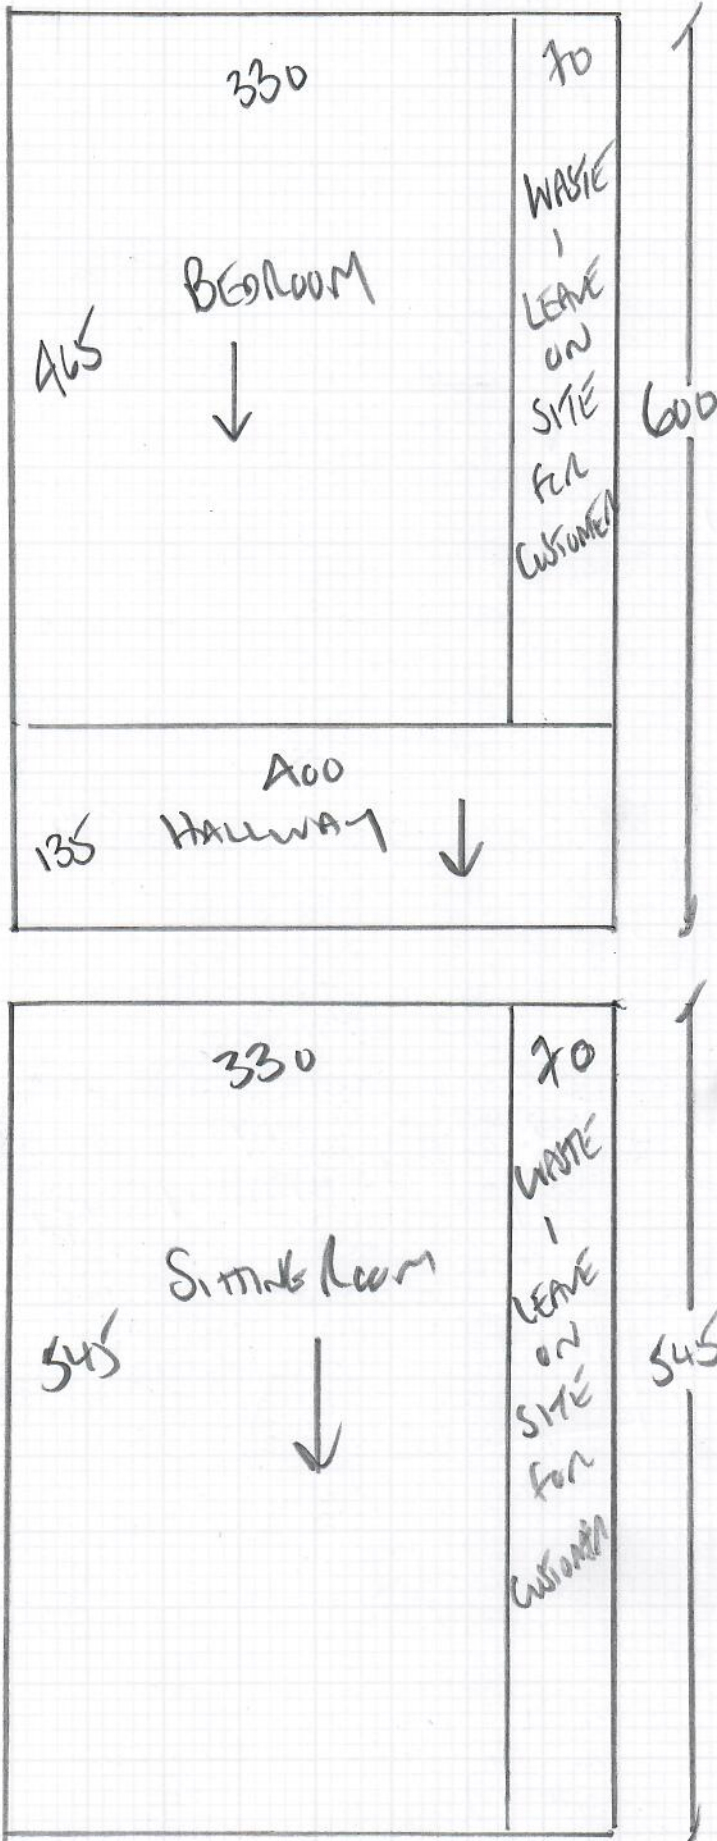

Job No: R19064  
Name: SPENCER  
Address: 81 LANHAM COURT  
WYKE ROAD  
Tel: SW20 8RL  
Sheet: 1 of 2

SITTING ROOM  
BEDROOM & HALL +  
WASTE TO HANGLIBAND

GHEM  
Colour GEM-13  
VOLCANIC ASH

Plan 1 600 x 400  
Plan 2 545 x 400

3RD floor flat  
SO GET DOWN AT  
WAREHOUSE BUT  
TAKE WASTE TO SITE!!

LEAVE LARGE PIECES OF WASTE ON SITE  
CUSTOMER WILL USE FOR RUGS!!

Job No: R 1906A  
 Name: Stencer  
 Address: 81 LANGHAM CT  
 WYCKE ROAD  
 Tel: SW20 8RR  
 Sheet: 2 of 2

Carpet into Hawman Wilbar  
FROM WASTE!!

- GENERAL  
 Colours GRM-13
- Simms Room 540 x 400
  - Bed Room 540 x 400
  - Hawman 135 x 400
  - 1140 x 400

Wool floors  
 Ultra Saxony on old furoo busku (Pantocora Exim Carpet)  
 Existing Skelke + 3 Spills  
 Tri Gans x 0.71ms  
 TIE LINE - VISIBLE!  
 CUSTOMER TO SORT.