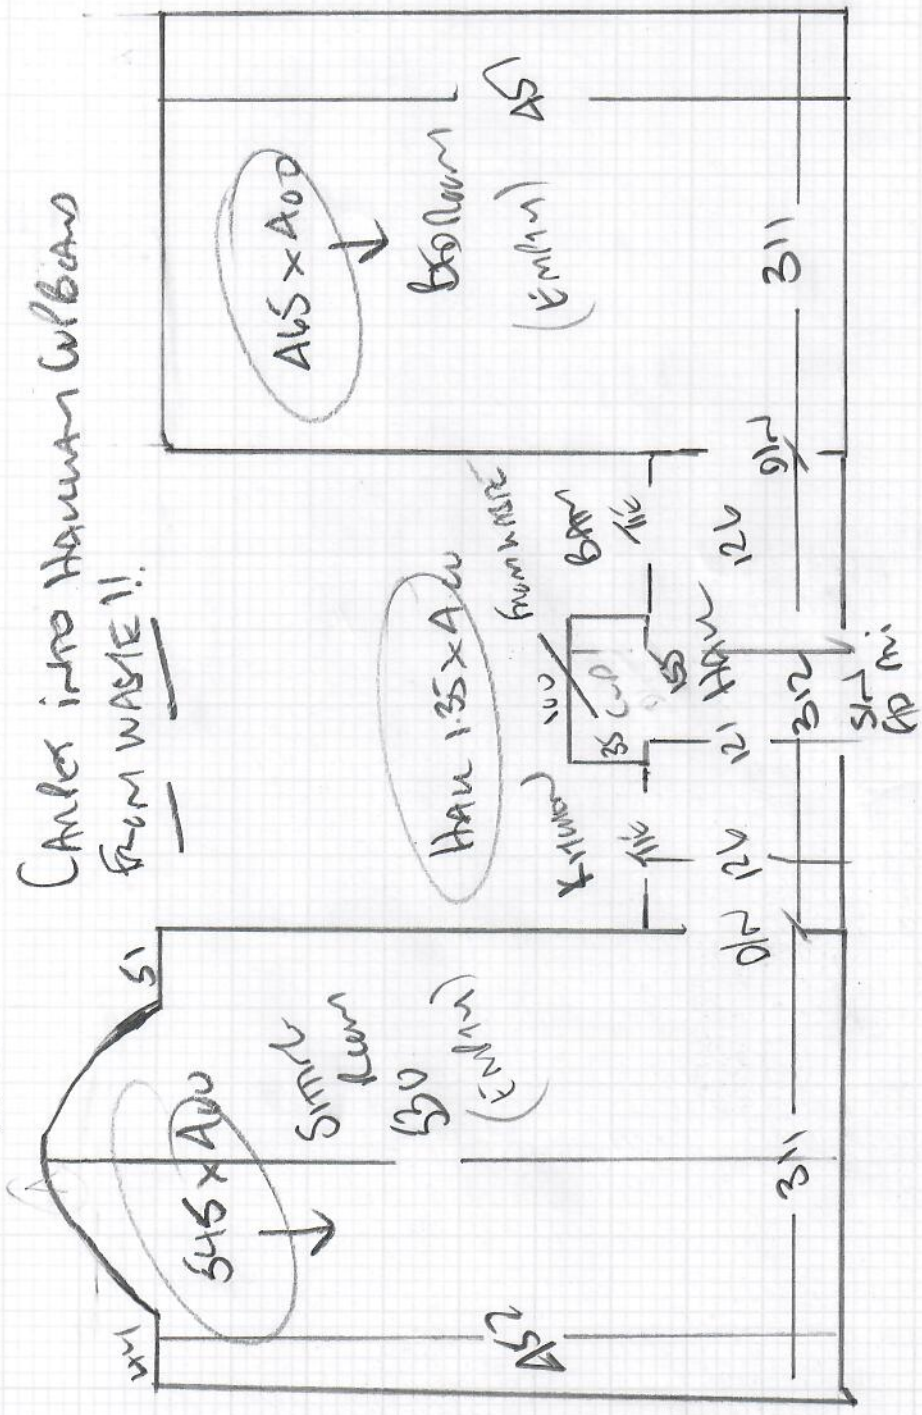

Job No: R19064  
Name: SPENCER  
Address: 81 LANHAM COURT  
WYKE ROAD  
Tel: SW20 8RL  
Sheet: 1 of 2

SITTING ROOM  
BEDROOM & HALL +  
WASTE TO HANGLIBAND

GHEM  
Colour GEM-13  
VOLCANIC ASH

Plan 1 600 x 400  
Plan 2 545 x 400

3RD floor flat  
SO GET DOWN AT  
WAREHOUSE BUT  
TAKE WASTE TO SITE!!

LEAVE LARGE PIECES OF WASTE ON SITE  
CUSTOMER WILL USE FOR RUGS!!

Job No: R 1906A  
 Name: Stencer  
 Address: 81 LANGHAM CT  
 WYCKE ROAD  
 Tel: SW20 8RR  
 Sheet: 2 of 2

Carpet into Hawman Wilbar  
FROM WASTE!!

- GENERAL  
 Colours GRM-13
- Simms Room 540 x 400
  - Bed Room 540 x 400
  - Hawman 135 x 400
  - 1140 x 400

Wool floors  
 Ultra Saxony on old furoo busku (Pantocora Exim Carpet)  
 Existing Skelke + 3 Spills  
 Tri Gans x 0.71ms  
 TIE LINE - VISIBLE!  
 CUSTOMER TO SORT.