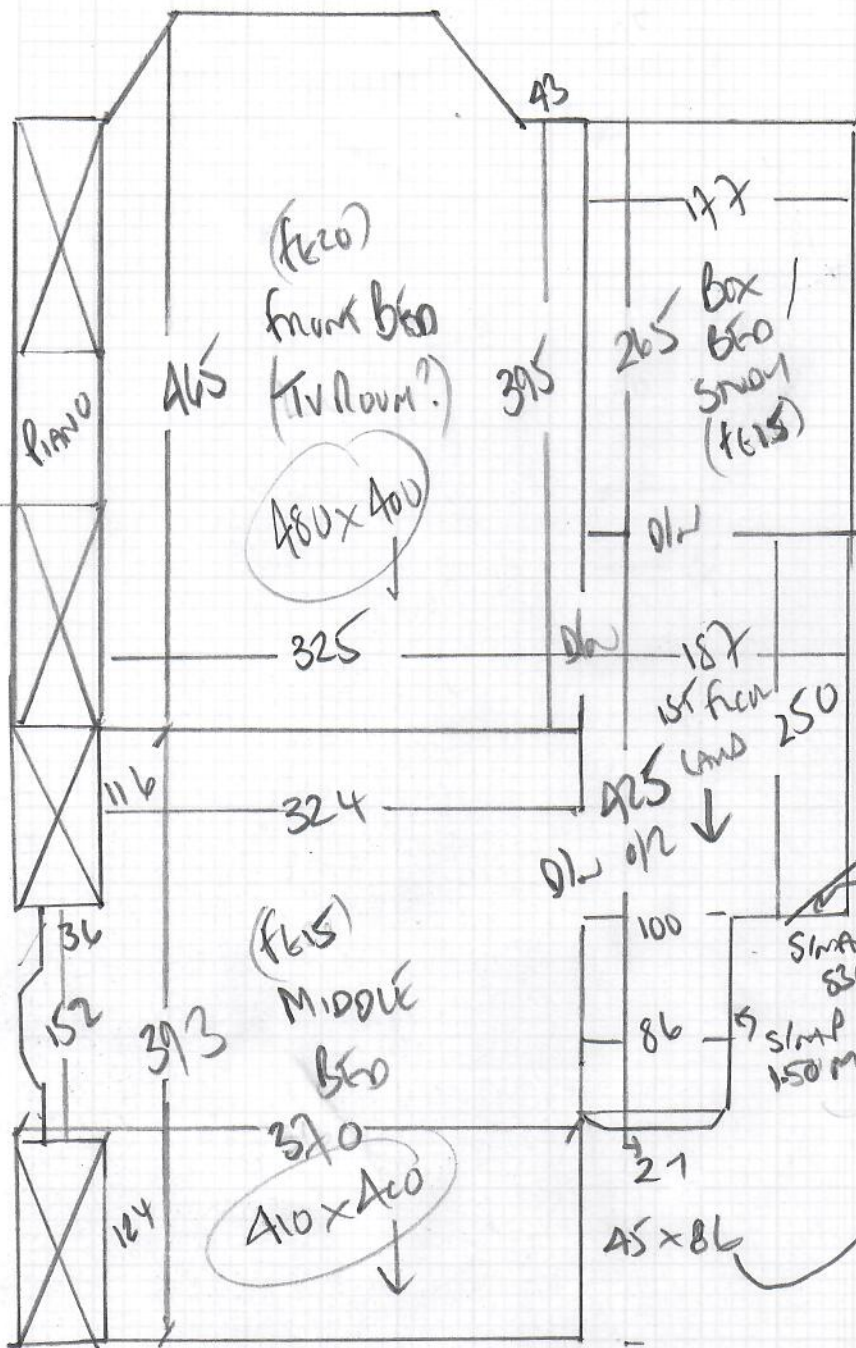

Job No: R19065
 Name: SKENE
 Address: 177 WOLLE ROAD
 SW20 8RF
 Tel:
 Sheet: 1 of 2

4 BEDROOMS LANDINGS
+ 2 STAIRS

RAMP BURESS LOOP
 COLOUR LINEN RBL03
 (RIPPLE LOOP BLM)

PLAN 1 480 x 400

PLAN 2 430 x 400

FRONT BED 480 x 400

MIDDLE BED 410 x 400

1800 x 400

72m²

Job No: R19065
 Name: SKENE
 Address: 177 WORTHE LANE
 SW20 8RF
 Tel:
 Sheet: 2 of 2

BATH TO WOOD NOSE
 ONLY 9mm thick.

EXISTING
 ROGER
 CARPETS
 RUNNING
 STAIRS

LEAVE EXISTING
 STAIRS
 DOWN

WOOD FLOOR BANDS
 WHITE LOCK TIE ON THIN TREADING
 EXISTING CARPETS + 3 STICKS
 REPLACE SQUARE EDGE AT BATH DOOR
 WITH ANCO ZIG/ZAG