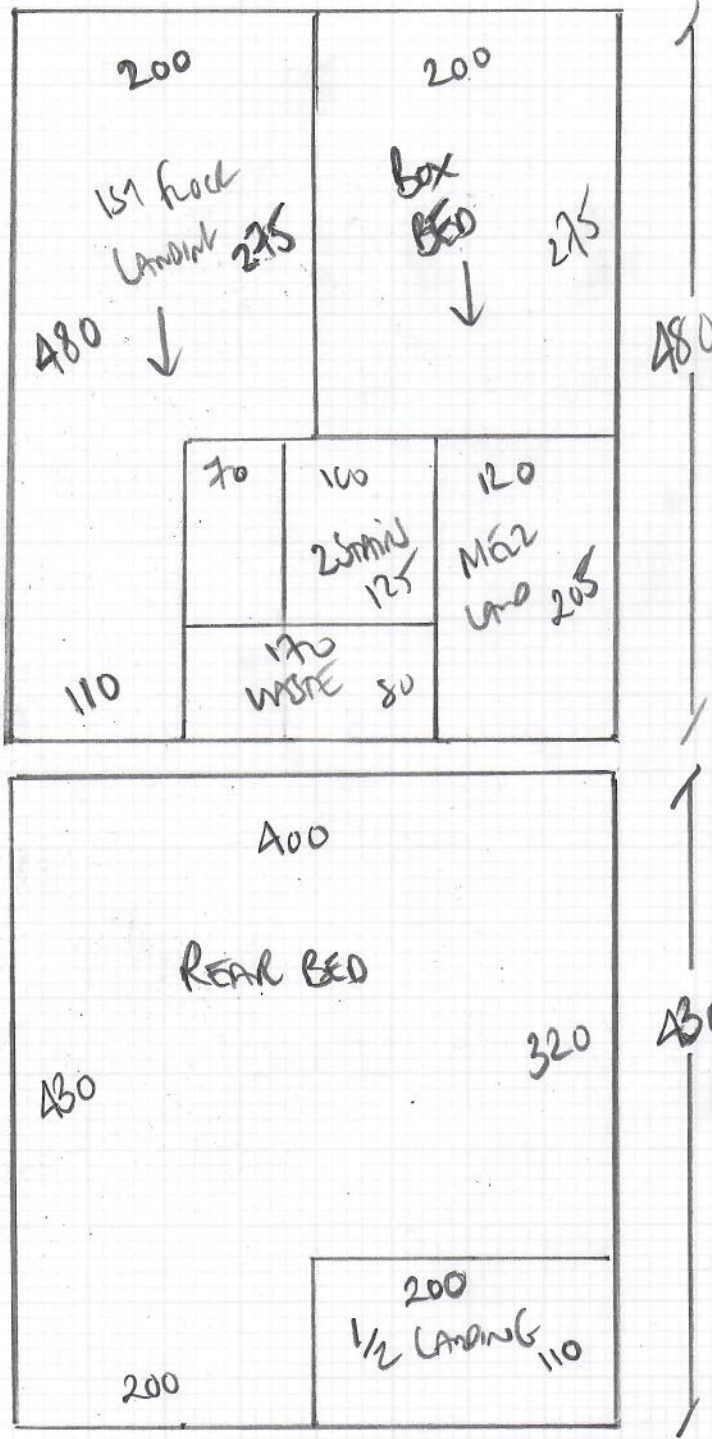

Job No: R19065
 Name: SKENE
 Address: 177 WOLLE ROAD
 SW20 8RF
 Tel:
 Sheet: 1 of 2

4 BEDROOMS LANDINGS
+ 2 STAIRS

RAMP BURESS LOOP
 COLOUR LINEN RBL03
 (RIPPLE LOOP BLM)

PLAN 1 480 x 400

PLAN 2 430 x 400

FRONT BED 480 x 400

MIDDLE BED 410 x 400

1800 x 400

72m²

Job No: R19065
 Name: SKENE
 Address: 177 WORTHE LANE
 SW20 8RF
 Tel:
 Sheet: 2 of 2

BATH TO WOOD NOSE
 ONLY 9mm thick.

EXISTING
 ROGER
 CARPETS
 RUNNING
 STAIRS

LEAVE EXISTING
 STAIRS
 DOWN

WOOD FLOOR BANDS
 WHITE LOCK TIE ON THIN TREADING
 EXISTING CARPETS + 3 STICKS
 REPLACE SQUARE EDGE AT BATH DOOR
 WITH ANCO ZIG/ZAG