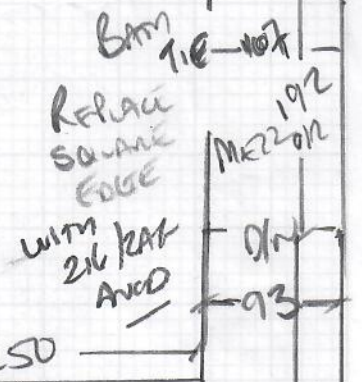

Job No: R19065
 Name: SKENE
 Address: 177 WOLLE ROAD
 SW20 8RF
 Tel:
 Sheet: 1 of 2

4 BEDROOMS LANDINGS
+ 2 STAIRS

RAMP BURESS LOOP
 COLOUR LINEN RBL03
 (RIPPLE LOOP BLM)

PLAN 1 480 x 400

PLAN 2 430 x 400

FRONT BED 480 x 400

MIDDLE BED 410 x 400

1800 x 400

72m²

Job No: R19065
 Name: SKENE
 Address: 177 WORTHE LANE
 SW20 8RF
 Tel:
 Sheet: 2 of 2

BATH TO WOOD NOSE
 ONLY 9mm thick.

EXISTING
 ROGER
 CARPETS
 RUNNING
 STAIRS

LEAVE EXISTING
 STAIRS
 DOWN

WOOD FLOOR BANDS
 WHITE LOCK TIE ON THIN TREADING
 EXISTING CARPETS + 3 STICKS
 REPLACE SQUARE EDGE AT BATH DOOR
 WITH ANCO ZIG/ZAG