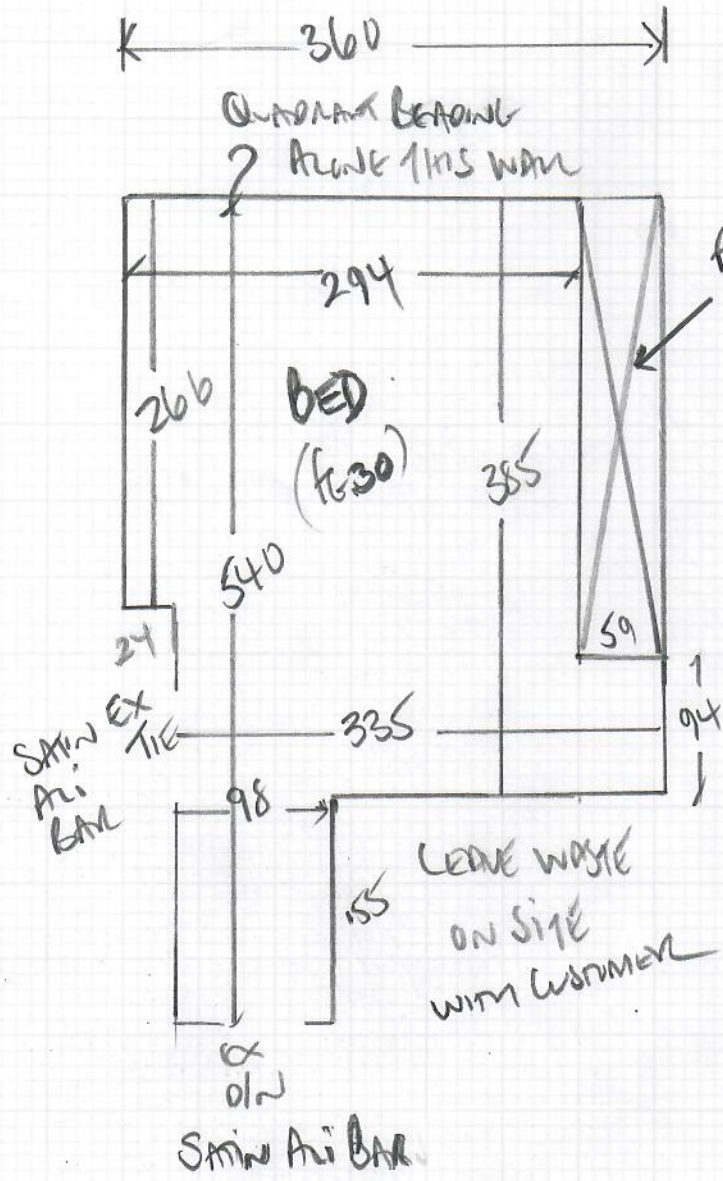

Job No: R19066
 Name: DHALA
 Address: 29 HIGH DRIVE
 K13 3VJ
 Tel:
 Sheet: 2 of 2

BEDROOM

CENTREPOINT
 COLOUR SMOKE on timber

BEDROOM 550 x 400

22m²

WOOD floorboards

UPLIFT TIMBER FLOOR ON 10MM PU FOAM

OTTOMAN BED TO MOVE - HEADBOARD FIXED TO WALL!! (f630)

BED MOVES INDEPENDENTLY FROM HEADBOARD.

USE EXISTING DOOR