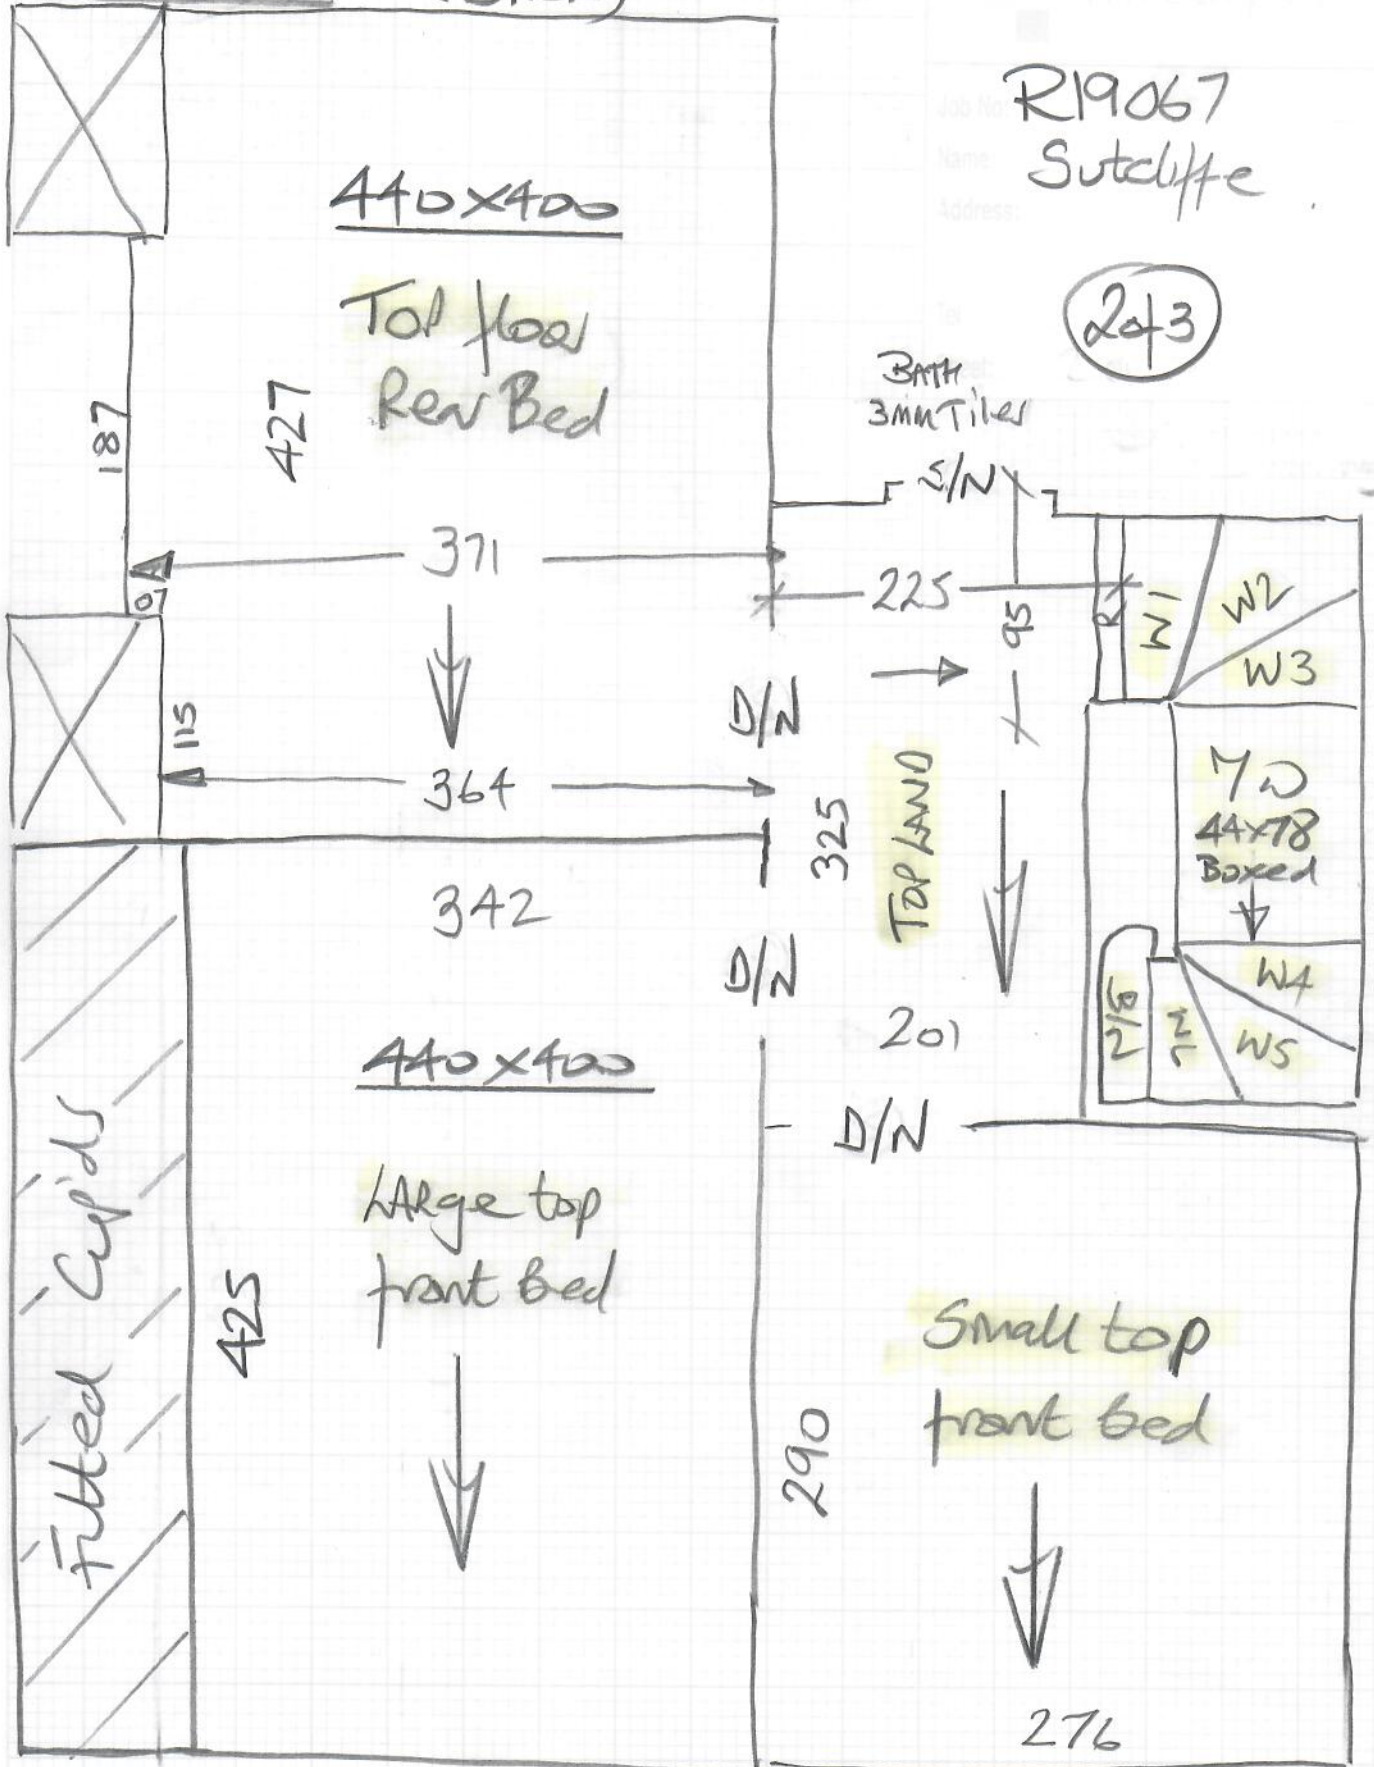

R19067  
Sutcliffe

1103

Artisan - Seta

Col. Florence

TOP BACK Bed 440x400

TOP front bed 440x400

1ST floor Rear 440x400

1ST floor front 440x400

Cut Plan ① 1100x400

= 28.60 x 400

= 114.40m<sup>2</sup>

U/LAY = 106m<sup>2</sup>

observed a full Roll  
31.50 x 400m

Fit Premier Satin Brass Doorbars at all doorways. Will need to fit Mostly New gripped T/Out

# TOP floor (BACK)

Job No: R19067  
 Name: Sutcliffe  
 Address:

(2 of 3)

W1	60x97
W2	70x113
W3	65x75
STRS	70 44x78

W4	61x95
W5	70x115
W6	65x77
B/N	44x90

R19067  
Sutcliffe

## ROLL BREAKDOWN

---

Job No: R19067  
Customer Name: Sutcliffe  
Carpet: Seta  
Colour: Florence 511030

Roll Size	31.50	x	4.00m
Top Back Bed	4.40	x	4.00m
Top Front Bed	4.40	x	4.00m
1 <sup>st</sup> Floor Rear Bed	4.40	X	4.00m
1 <sup>st</sup> Floor Front Bed	4.40	X	4.00m
Cut Plan 1	11.00	X	4.00m
<b>Balance left over</b>	<b>2.90</b>	<b>X</b>	<b>4.00m</b>