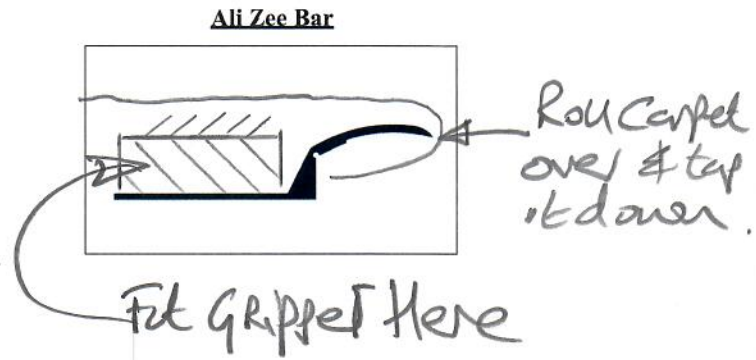

Technical

Product

- The Stairrods Zee bar has been designed to produce an aesthetically pleasing invisible turn when installing carpet where no visible fixings are desired i.e. against open spindles etc.?
- Manufactured from high quality aluminium.
- Designed to nap down, clamping the carpet firmly into position.
- 9mm gully allows for carpet to be turned with ease.
- Uses gripper to secure into position, providing optimal strength.

Installation

- Place the zee bar under the gripper and affix.
- Cut carpet allowing for a minimum turn of 15mm.
- Tuck the excessive carpet under the lip.
- Dress down using a block of wood to clamp the carpet into position.

Carriage paid on 5 and over. Less than 5, add £7.95 for carriage, unless ordered with other items.