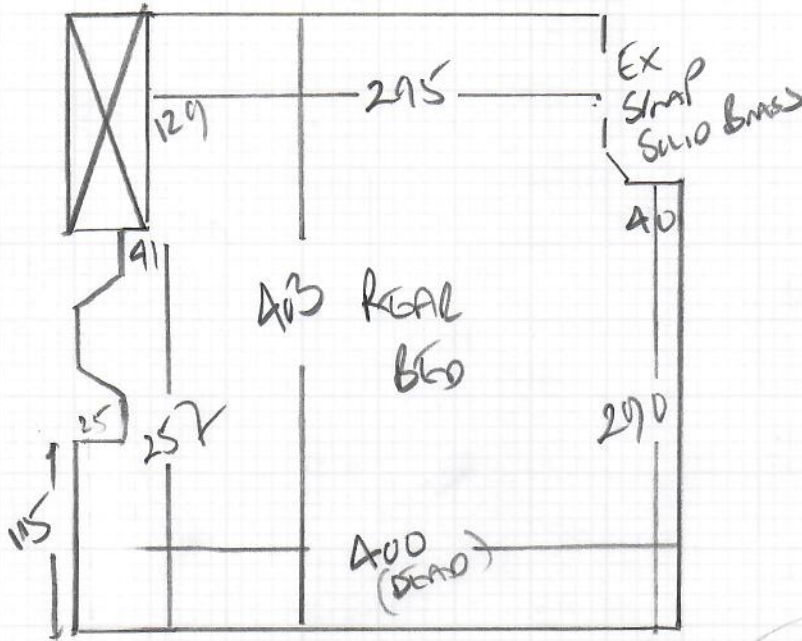

Job No: R19070
Name: BR000
Address: AS LAMBTON ROAD
SW20 0LW
Tel:
Sheet: 1 of 2

JACS.
Colour 129.22

AIS x 500

5.00M WIDTH ORDERED
A10M WIDTH NOT MADE ANY LONGER

WASTE TO STOP PURCHASE AS
CUSTOMER ONLY PAID FOR A10M

Job No: R17070
Name: BLODD
Address: 45 Lambton Road
SW20 0LW

Tel:
Sheet: 2 of 2

JACS
Colour 129-22

415 x 500 SEE PLAN

16.60m²

Wood floor

UPUTX JACS on 42cm feet

RE-USE EXISTING VLA + SLEDE!

FURNITURE - 1010 Sman Bed + CHEST

NOW ONLY 5M WIDE

- 1) Laminat (1010) 115
- 2) H... 20