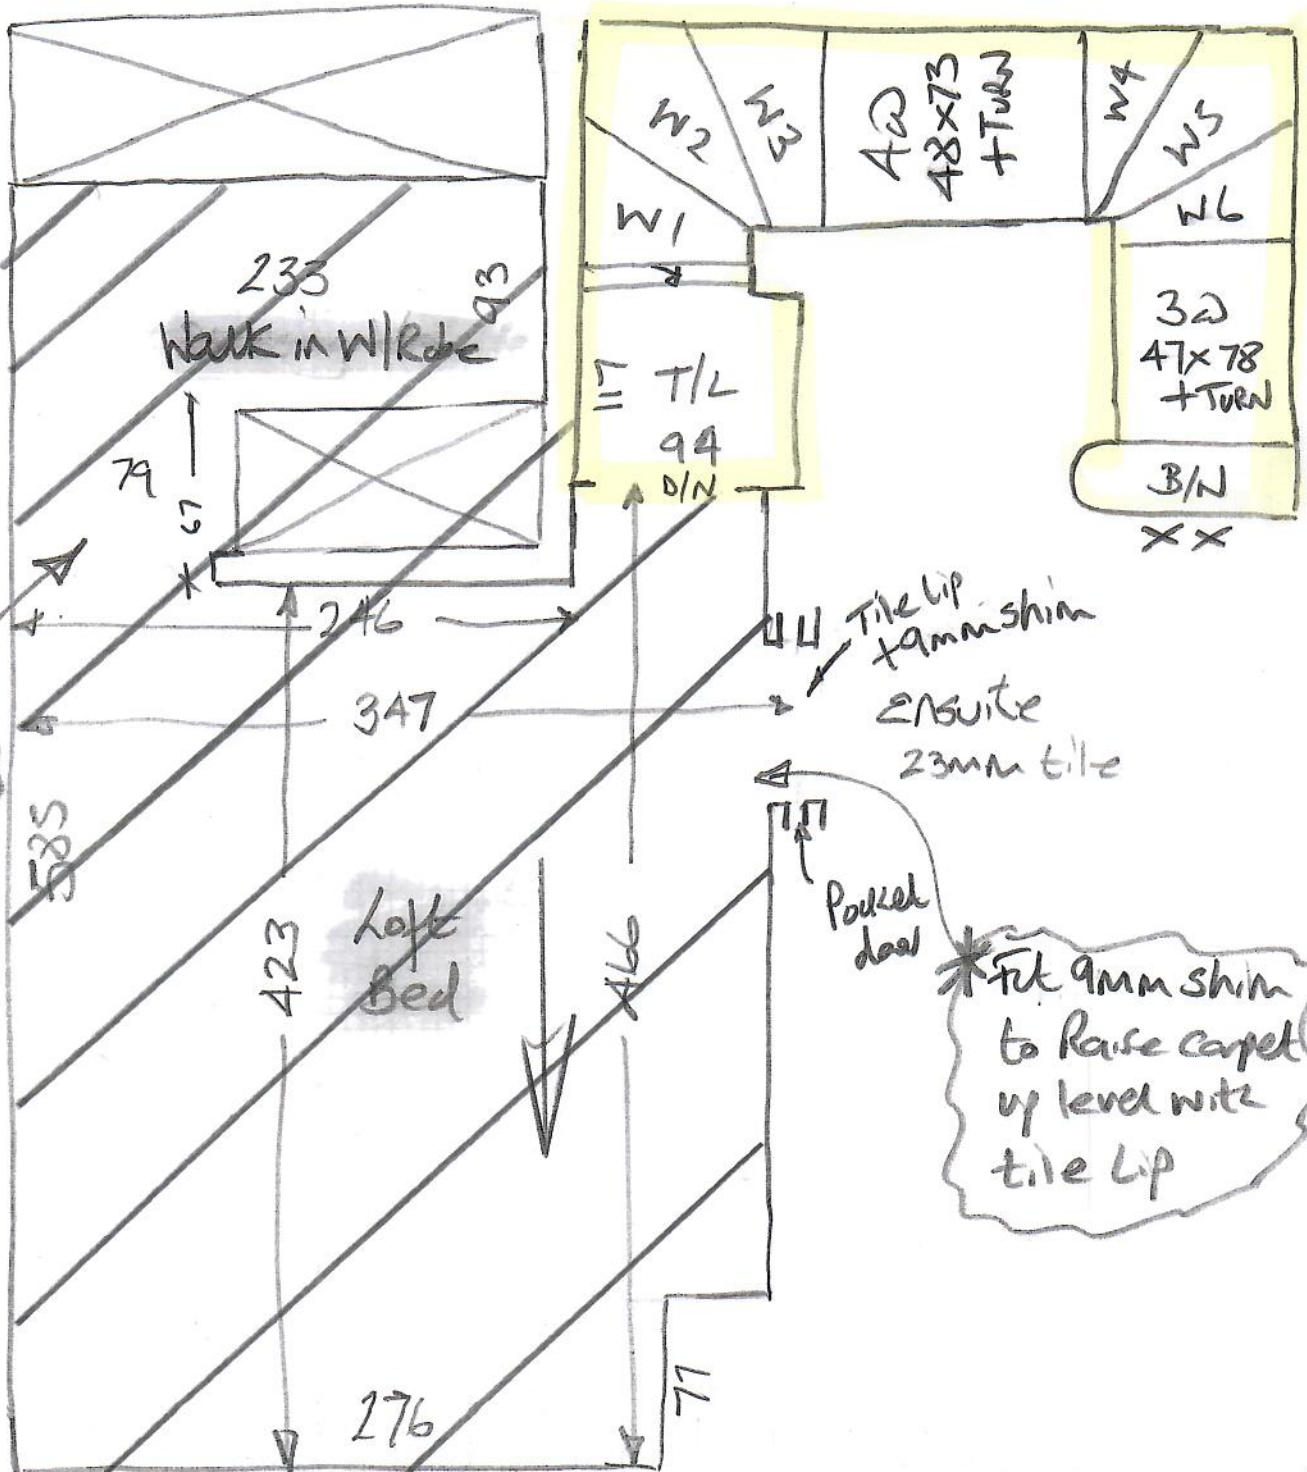

W1 65x90

W2 73x105

W3 68x70

STR5 4x48x73+7

W4 62x85

W5 70x106

W6 70x75

STR5 3x47x78+7

B/N 49x100

PHASE 2-1714

R19072

Miodownik

Top floor

Drop through in one

Tile lip + 9mm shim ensuite 23mm tile

\*Fit 9mm shim to raise carpet up level with tile lip

STR5

Left Bed

Pocket door