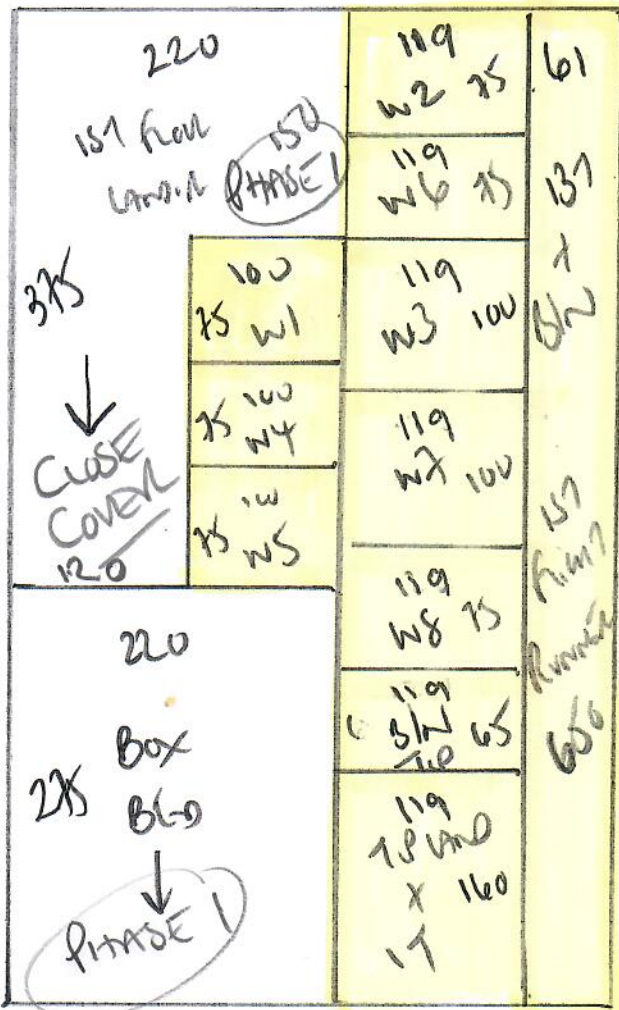

Job No: R19082
Name: WELLS
Address: 15 NORWOOD PK LD
SE27 9UB
Tel:
Sheet: 1 of 4

LOFT BEDROOM

SILKEN VELVET
SECONDS
630 Couch SNOW
RAM 630 x 500
3150m²

* LEAVE PIECE OF WASTE ON SITE *
WITH CUSTOMER PLEASE
* APPROX 2.05M x 1.10M *

Job No: R107082
 Name: NEWS
 Address: 15 NORWICH ROAD
 SE27 9UB
 Tel:
 Sheet: 2 of 4

LOFT BED
 SILKEN VELVET 'DEBONAIR'
 SECONDS - COLOUR SNOW

630 x 500

Cut Down Runners + TEMPLATE WINDERS - ON SITE 18/4/23
 RETURN TO FIT RUNNERS 26/4/23

R19082
 WENS
 IS NUNWATER RD
 SE27 9UB
 3 of 4

KUTINA
 Cover KUT 1E 208
 (ALDEBURGH ASH)

Plan 1 650 x 400
 Plan 2 400 x 400
 Plan 3 425 x 400
 Plan 4 475 x 400

59m²

Cut Down Runners + SHAPE WINDERS ON SITE

Ready for PHASE 2 ON 26/4/23

R19082
 WOUS
 15 runner 16
 set 9UB
 4 of 4

- w1 61 x 81
- w2 63 x 110
- w3 90 x 110
- w4 58 x 81
- 37 47 x 81
- w5 60 x 88
- w6 62 x 110
- w7 90 x 110
- w8 58 x 73
- Bin 48 x 95