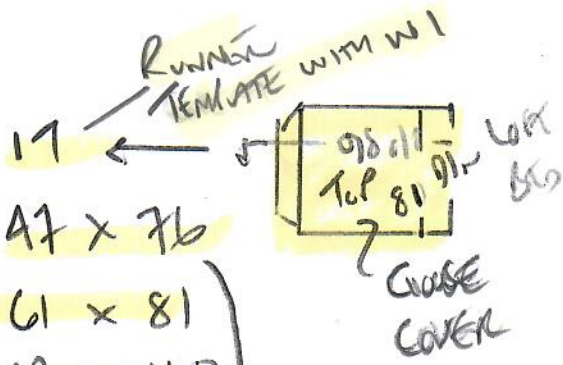

R19082
 WENS
 IS NUNWATER RD
 SE27 9UB
 3 of 4

KUTINA
 Cover KUT 1E 208
 (ALDEBURGH ASH)

Plan 1 650 x 400
 Plan 2 400 x 400
 Plan 3 425 x 400
 Plan 4 475 x 400

59m²

Cut Down Runners + SHAPE WINDERS ON SITE

Ready for PHASE 2 ON 26/4/23

R19082
 WOUS
 15 runner 16
 set 9UB
 4 of 4

- w1 61 x 81
- w2 63 x 110
- w3 90 x 110
- w4 58 x 81
- 37 47 x 81
- w5 60 x 88
- w6 62 x 110
- w7 90 x 110
- w8 58 x 73
- Bin 48 x 95