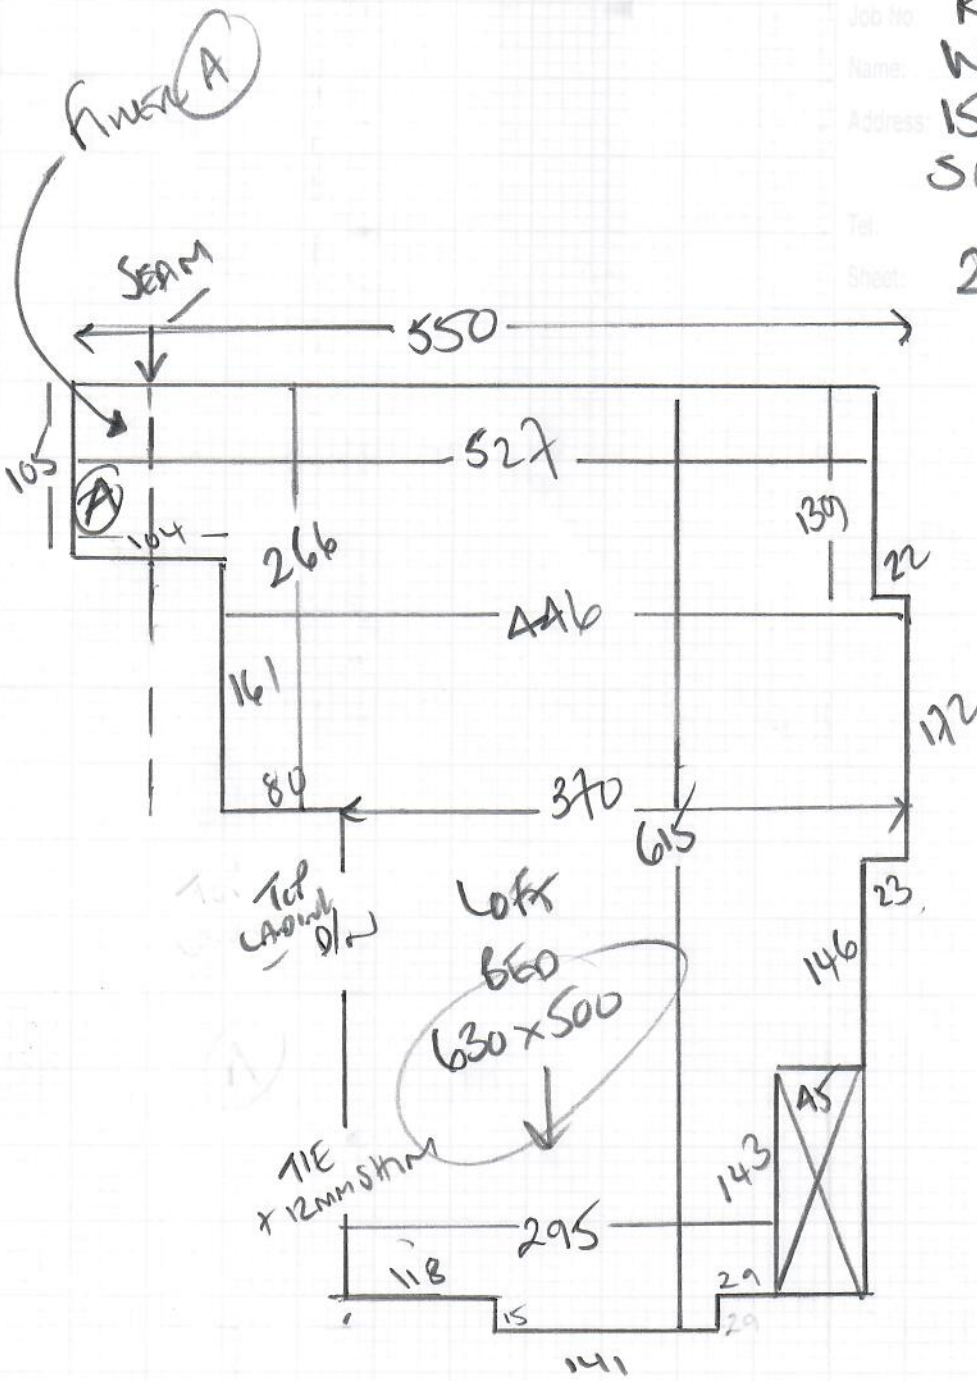

Job No: R19082
Name: WELLS
Address: 15 NORWOOD PK LD
SE27 9UB
Tel:
Sheet: 1 of 4

LOFT BEDROOM

SILKEN VELVET
SECONDS
630 Couch SNOW
RAM 630 x 500
3150m²

* LEAVE PIECE OF WASTE ON SITE *
WITH CUSTOMER PLEASE
* APPROX 2.05M x 1.10M *

Job No: R107082
 Name: NEWS
 Address: 15 NORWICH ROAD
 SE27 9UB
 Tel:
 Sheet: 2 of 4

LOFT BED
 SILKEN VELVET 'DEBONAIR'
 SECONDS - COLOUR SNOW

630 x 500

Cut Down Runners + TEMPLATE WINDERS - ON SITE 18/4/23
 RETURN TO FIT RUNNERS 26/4/23

R19082
 WENS
 IS NUNWATER RD
 SE27 9UB
 3 of 4

KUTINA
 Cover KUT 1E 208
 (ALDEBURGH ASH)

Plan 1 650 x 400
 Plan 2 400 x 400
 Plan 3 425 x 400
 Plan 4 475 x 400

59m²

Cut Down Runners + SHAPE WINDERS ON SITE

Ready for PHASE 2 ON 26/4/23

R19082
 WOUS
 15 runner 16
 set 9UB
 4 of 4

- w1 61 x 81
- w2 63 x 110
- w3 90 x 110
- w4 58 x 81
- 37 47 x 81
- w5 60 x 88
- w6 62 x 110
- w7 90 x 110
- w8 58 x 73
- Bin 48 x 95