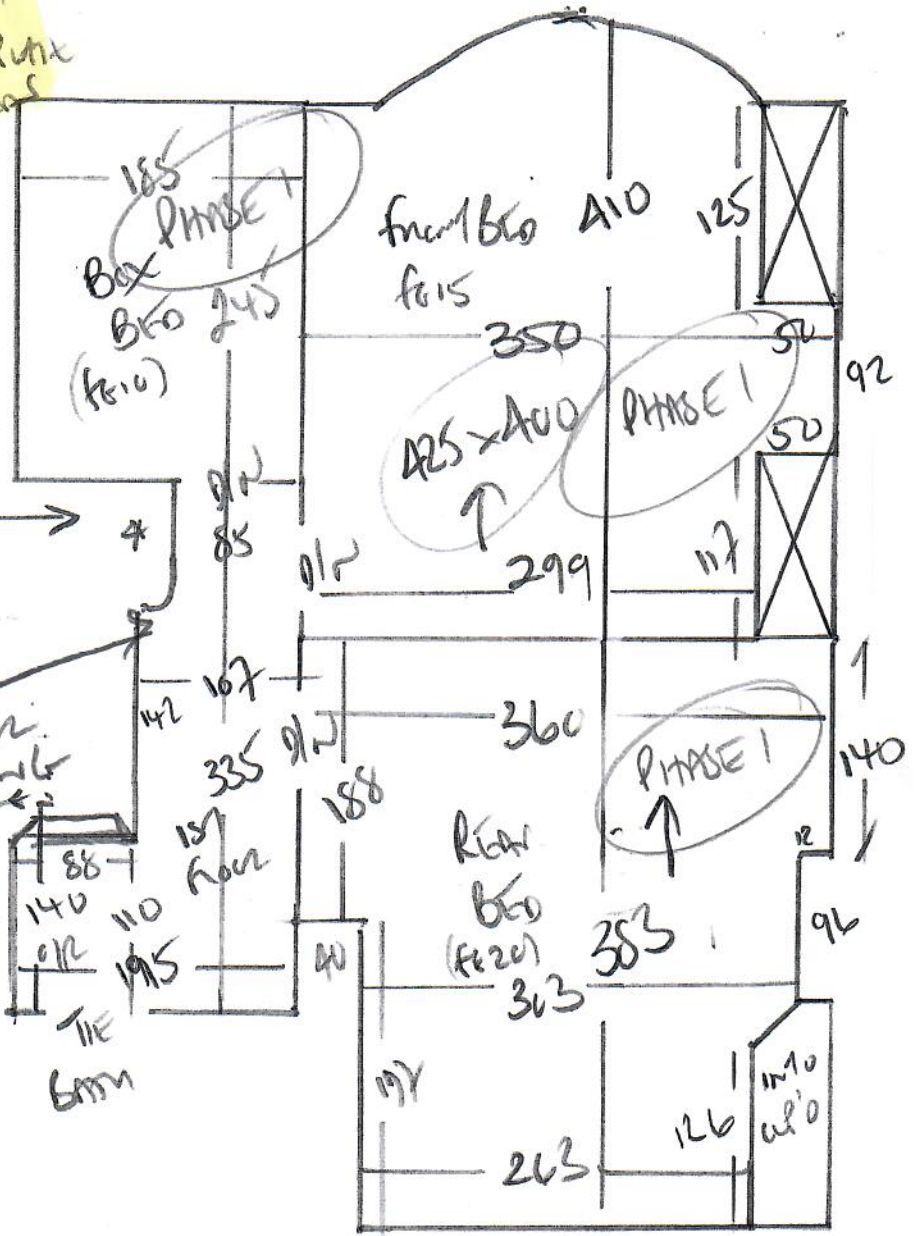

Job No: R19082
Name: WELLS
Address: 15 NORWOOD PK LD
SE27 9UB
Tel:
Sheet: 1 of 4

LOFT BEDROOM

SILKEN VELVET
SECONDS
630 Couch SNOW
RAM 630 x 500
3150m²

* LEAVE PIECE OF WASTE ON SITE *
WITH CUSTOMER PLEASE
* APPROX 2.05M x 1.10M *

R19082
 WENS
 IS NUNWATER RD
 SE27 9UB
 3 of 4

KUTINA
 Cover KUT 1E 208
 (ALDEBURGH ASH)

Plan 1 650 x 400
 Plan 2 400 x 400
 Plan 3 425 x 400
 Plan 4 475 x 400

59m²

Cut Down Runners + SHAPE WINDERS ON SITE

Ready for PHASE 2 ON 26/4/23

R19082
 WOUS
 15 runner 16
 set 9UB
 4 of 4

- w1 61 x 81
- w2 63 x 110
- w3 90 x 110
- w4 58 x 81
- 37 47 x 81
- w5 60 x 88
- w6 62 x 110
- w7 90 x 110
- w8 58 x 73
- Bin 48 x 95

61cm
 Runner
 + TEMPLATE
 windows

To Hall

↑ 72cm to (wall)
 Blw 40 x 95
 137
 45 x 77

61cm
 Runner

Stair Runners + Top Landing
 fit on PHASE 2 26/4/23