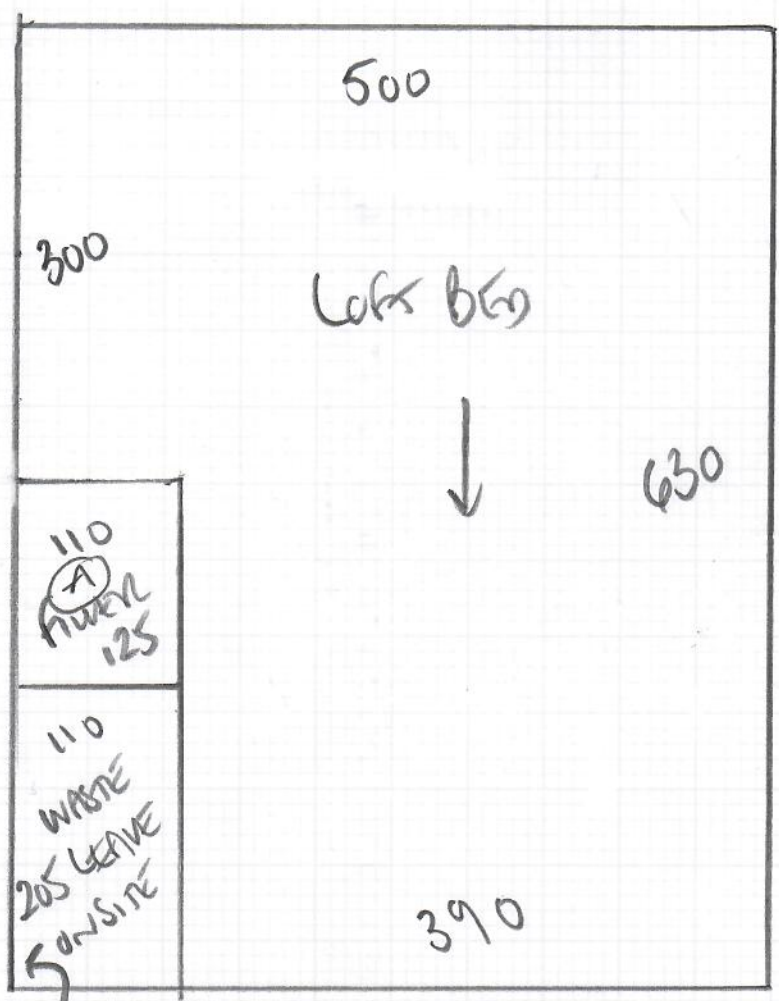

Job No: R19082
Name: WELLS
Address: 15 NORWOOD PK LD
SE27 9UB
Tel:
Sheet: 1 of 4

LOFT BEDROOM

SILKEN VELVET
SECONDS
630 Couch SNOW
RAM 630 x 500
3150m²

* LEAVE PIECE OF WASTE ON SITE *
WITH CUSTOMER PLEASE
* APPROX 2.05M x 1.10M *

Job No: R107082
 Name: NEWS
 Address: 15 NORWICH ROAD
 SE27 9UB
 Tel:
 Sheet: 2 of 4

LOFT BED
 SILKEN VELVET 'DEBONAIR'
 SECONDS - COLOUR SNOW

630 x 500

Cut Down Runners + TEMPLATE WINDERS - ON SITE 18/4/23
 RETURN TO FIT RUNNERS 26/4/23

R19082
 WENS
 IS NUNWATER RD
 SE27 9UB
 3 of 4

KUTINA
 Cover KUT 1E 208
 (ALDEBURGH ASH)

Plan 1 650 x 400
 Plan 2 400 x 400
 Plan 3 425 x 400
 Plan 4 475 x 400

59m²

Cut Down Runners + SHAPE WINDERS ON SITE

Ready for PHASE 2 ON 26/4/23

R19082
 WOUS
 15 runner 16
 set 9UB
 4 of 4

- w1 61 x 81
- w2 63 x 110
- w3 90 x 110
- w4 58 x 81
- 37 47 x 81
- w5 60 x 88
- w6 62 x 110
- w7 90 x 110
- w8 58 x 73
- Bin 48 x 95