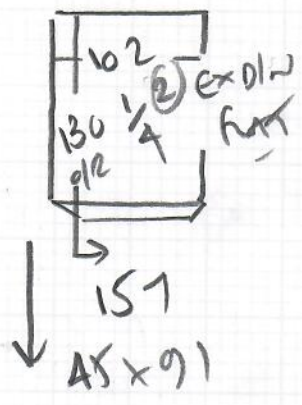

Job No: R19097  
 Name: LINDEMANN  
 Address: 68 RIDGEMAN  
 SW19 4RA  
 Tel:  
 Sheet: 1 of 2

650

Macdonia  
 Colour 609/27  
 STEEL HENRI'S BUSH

Run 650 x 400

26m<sup>2</sup>

+ CARPET MAX NATURAL  
 120 x 400

Job No: R19097  
 Name: LINDEMANN  
 Address: 68 ROSEWAY SW19 4LA  
 Tel: 2 of 2

2 x 2.70m Ari SQUARE EDGE  
 WASTE to Top from flat  
 FRONT DOOR DR LINDEMANN'S  
 FLAT

- WOOD FLOOR
- UPHOLSTERY GREEN TINT AND OLD WOOL FUR
- + SLEAZE ABOVE 5 NEW STICKS SLEAZE
- + NEW CARPET MAT 120x100m