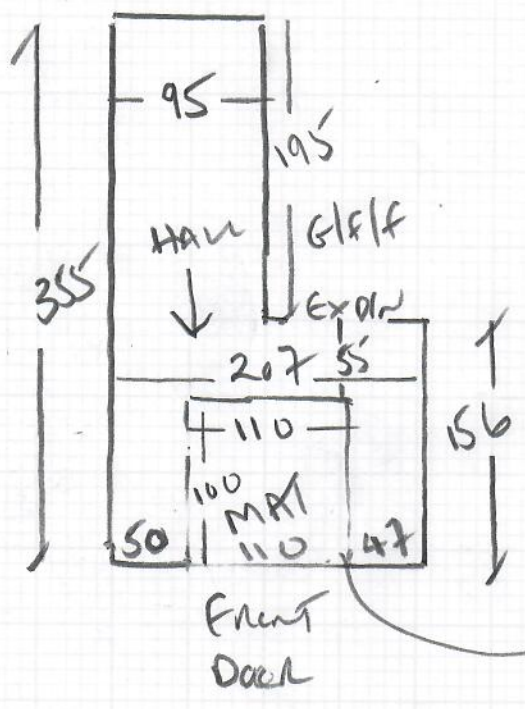

Job No: R19097  
 Name: LINDEMANN  
 Address: 68 RIDGEMAN  
 SW19 4RA  
 Tel:  
 Sheet: 1 of 2

650

Macdonia  
 Colour 609/27  
 STEEL HENRI'S BUSH

Run 650 x 400

26m<sup>2</sup>

+ CARPET MAX NATURAL  
 120 x 400

Job No: R19097  
 Name: LINDEMANN  
 Address: 68 ROSEWAY SW19 4LA  
 Tel: 2 of 2

2 x 2.70m Ari SQUARE EDGE  
 WASTE to Top from flat  
 FRONT DOOR DR LINDEMANN'S  
 FLAT

- WOOD FLOOR
- UPHOLSTERY GREEN TINT AND OLD WOOL FUR
- + SLEAZE ABOVE 5 NEW STICKS SLEAZE
- + NEW CARPET MAT 120x100m