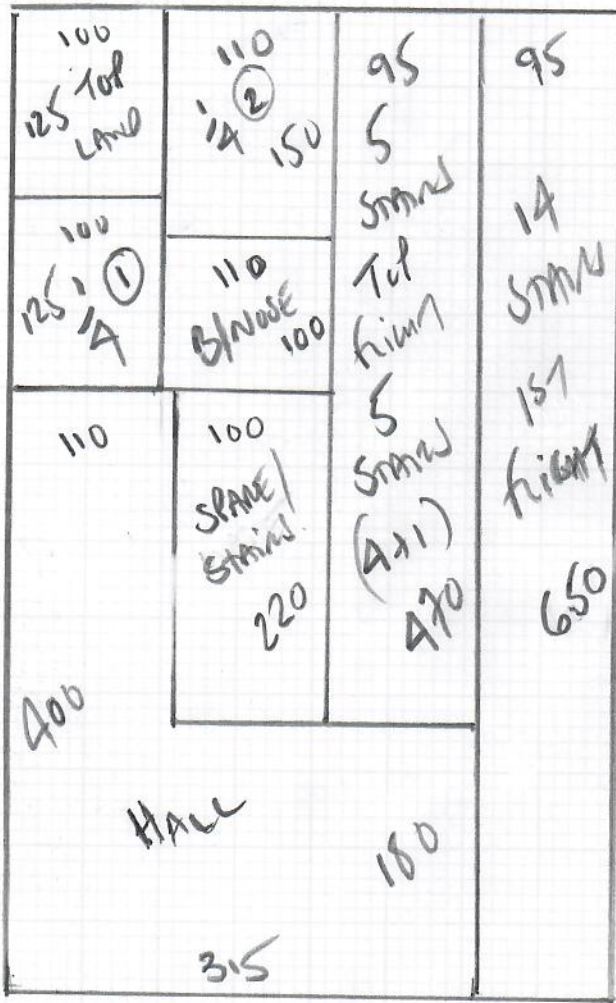

Job No: R19097  
 Name: LINDEMANN  
 Address: 68 RIDGEMAN  
 SW19 4RA  
 Tel:  
 Sheet: 1 of 2

650

Macdonia  
 Colour 609/27  
 STEEL HENRI'S BUSH

Run 650 x 400

26m<sup>2</sup>

+ CARPET MAX NATURAL  
 120 x 400

Job No: R19097  
 Name: LINDEMANN  
 Address: 68 ROSEWAY SW19 4LA  
 Tel: 2 of 2

2 x 2.70m Ari SQUARE EDGE  
 WASTE to Top from flat  
 FRONT DOOR DR LINDEMANN'S  
 FLAT

- WOOD FLOOR
- UPHOLSTERY GREEN TINT AND OLD WOOL FUR
- + SLEAZE ABOVE 5 NEW STICKS SLEAZE
- + NEW CARPET MAT 120x100m