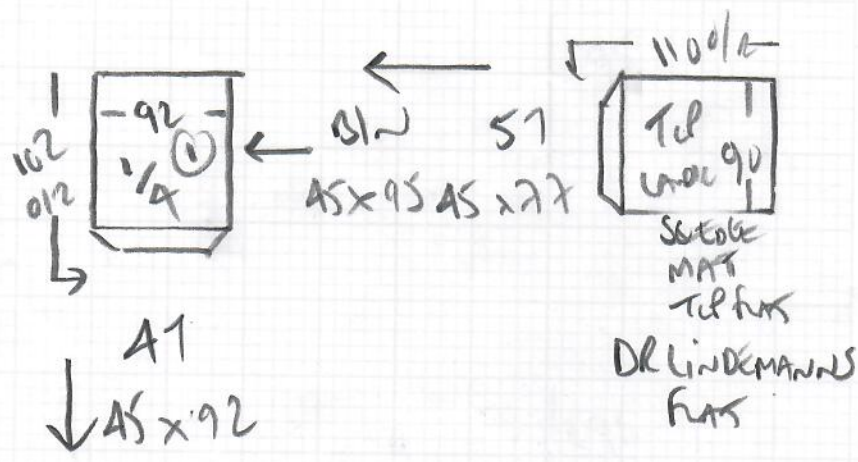

Job No: R19097  
 Name: LINDEMANN  
 Address: 68 RIDGEMAN  
 SW19 4RA  
 Tel:  
 Sheet: 1 of 2

650

Macdonia  
 Colour 609/27  
 STEEL HENRI'S BUSH

Run 650 x 400

26m<sup>2</sup>

+ CARPET MAX NATURAL  
 120 x 400

Job No: R19097  
 Name: LINDEMANN  
 Address: 68 ROSEWAY SW19 4LA  
 Tel: 2 of 2

2 x 2.70m Ari SQUARE EDGE  
 WASTE to Top from flat  
 FRONT DOOR DR LINDEMANN'S  
 FLAT

- WOOD FLOOR
- UPHOLSTERY GREEN TINT AND OLD WOOL FUR
- + SLEAZE ABOVE 5 NEW STICKS SLEAZE
- + NEW CARPET MAT 120x100m