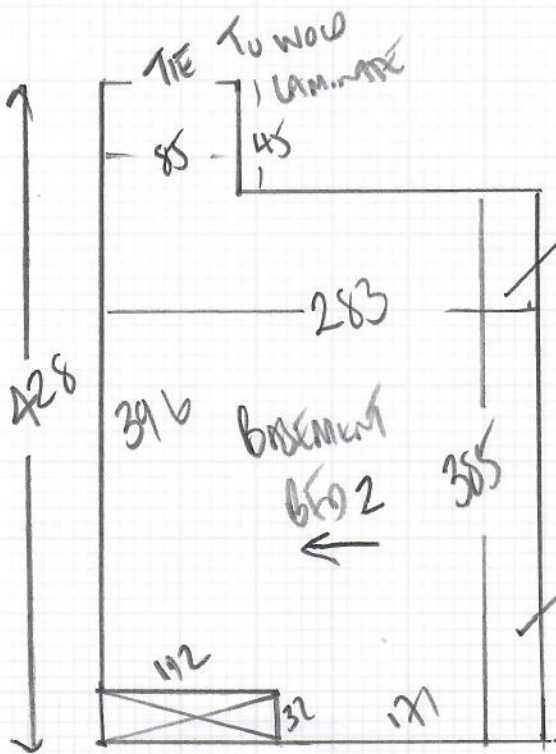

Job No: R19098  
Name: RASCATI  
Address: GH flat  
128 Arman Road  
Tel: SW19 8AA  
Sheet: 1 of 2

CANESS ELITE  
COLOR CEMENT

RAW 710 X 500

710

35.50m<sup>2</sup>

Job No: R19098  
 Name: RAGGATI  
 Address: ELF RAT  
 128 ARMOUR ROAD  
 Tel: SW198AA  
 Sheet: 2 of 2

CONCRETE floor (FAST SET)  
 GRIPPER MAY BE TAKEN UP  
 ANCO BARS  
 BUILDER (SIEVE) TO ULIFT  
 FELT BACK CP1 + RUBBER UNDER