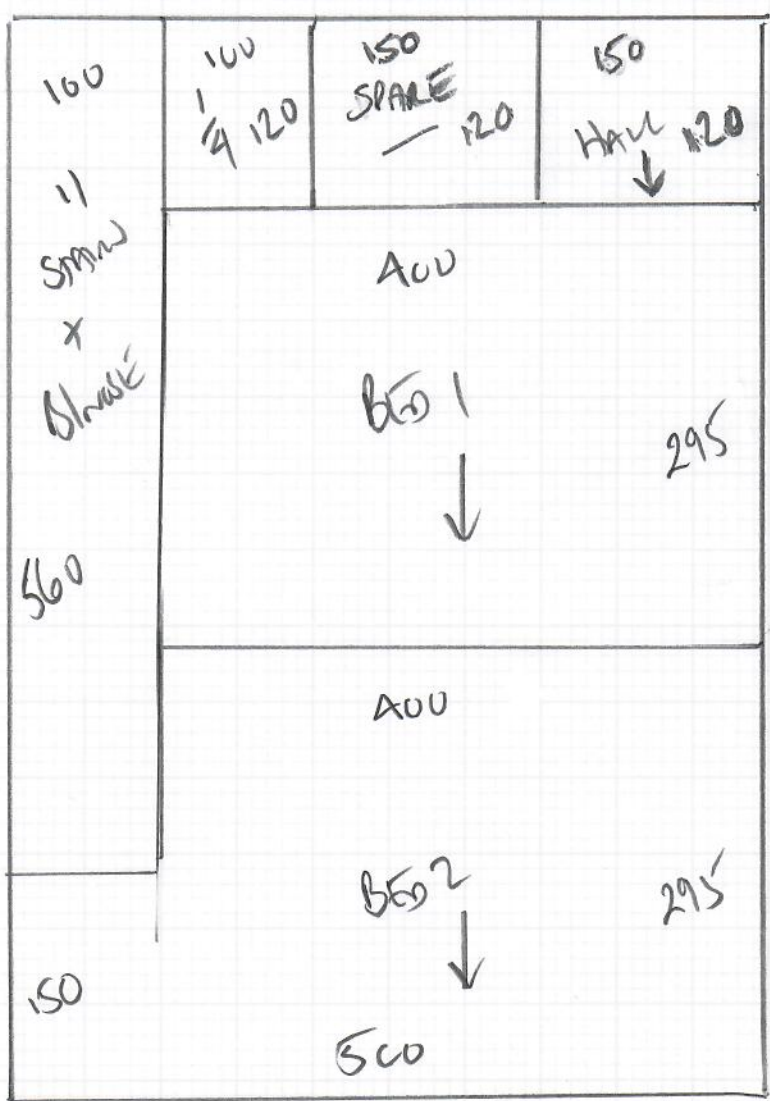

Job No: R19098  
Name: RASCATI  
Address: GH flat  
128 Arman Road  
Tel: SW19 8AA  
Sheet: 1 of 2

CANESS ELITE  
COLOR CEMENT

RAW 710 X 500

710

35.50m<sup>2</sup>

Job No: R19098  
 Name: RAGGATI  
 Address: ELF RAT  
 128 ARMOUR ROAD  
 Tel: SW198AA  
 Sheet: 2 of 2

CONCRETE floor (FAST SET)  
 GRIPPER MAY BE TAKEN UP  
 ANCO BARS  
 BUILDER (SIEVE) TO ULIFT  
 FELT BACK CP1 + RUBBER UNDER