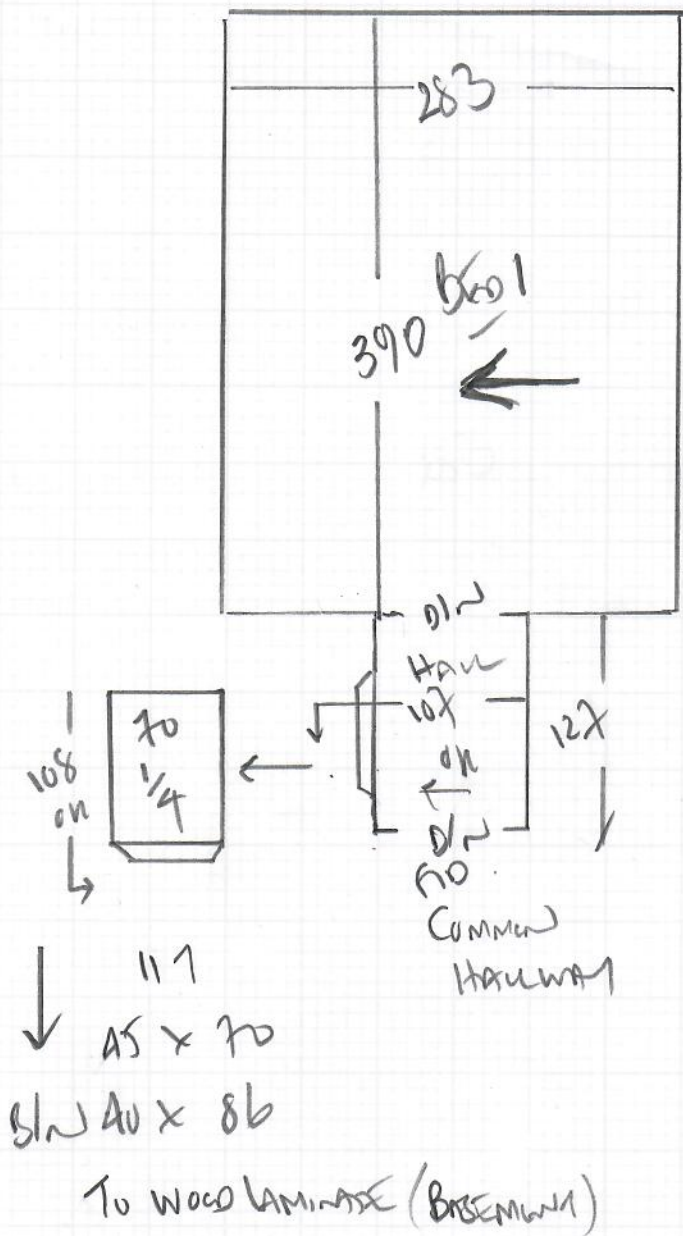

Job No: R19098  
Name: RASCATI  
Address: GH flat  
128 Arman Road  
Tel: SW19 8AA  
Sheet: 1 of 2

CANESS ELITE  
COLOR CEMENT

RAW 710 X 500

710

35.50m<sup>2</sup>

Job No: R19098  
 Name: RAGGATI  
 Address: ELF RAT  
 128 ARMOUR ROAD  
 Tel: SW198AA  
 Sheet: 2 of 2

CONCRETE floor (FAST SET)  
 GRIPPER MAY BE TAKEN UP  
 ANCO BARS  
 BUILDER (SIEVE) TO ULIFT  
 FELT BACK CP1 + RUBBER UNDER