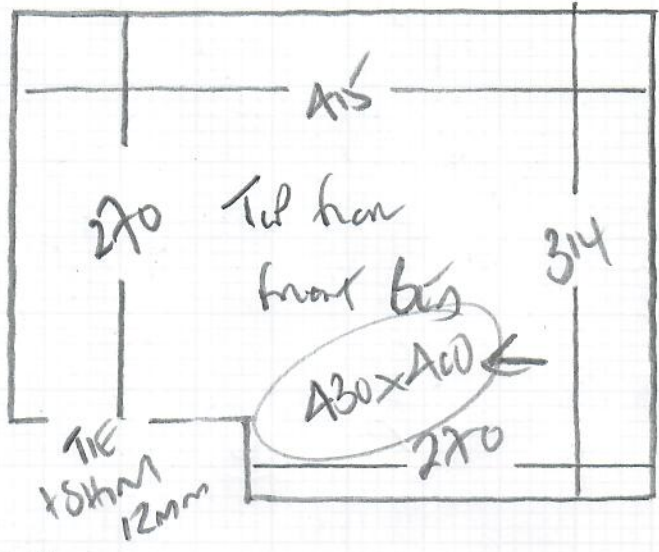

Tel from 2 bedrooms

Job No: R19167
Name: FRANCO
Ad: 31 AMITY GROVE
SW20 0LQ
Tel:
Sheet: 1 of 1

Tel from
wood floor

Tel from 2 bedrooms

JACARANDA
NATURAL WEAVER HEXAGON
Coral Corals

Tel from bed 400 x 400
Tel from bed 270 x 400

28m²

- WOOD floors
- NO UPSTAIR
- NO FURNITURE
- NEW SLICE REQUIRED
- Fit 12mm STAIRS + TILE EDGES.