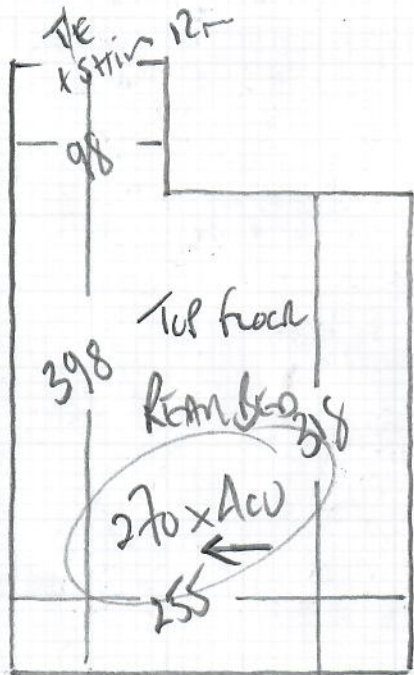

Tel from 2 bedrooms

Job No: R19167
Name: FRANCO
Ad: 31 AMITY GROVE
SW20 0LQ
Tel:
Sheet: 1 of 1

Tel from
wood floor

Tel from 2 bedrooms

JACARANDA
NATURAL WEAVER HEXAGON
Coral Corals

Tel from bed 400 x 400
Tel from bed 270 x 400

28m²

- WOOD floors
- NO UPSTAIR
- NO FURNITURE
- NEW SLICE REQUIRED
- Fit 12mm STAIRS + TILE EDGES.