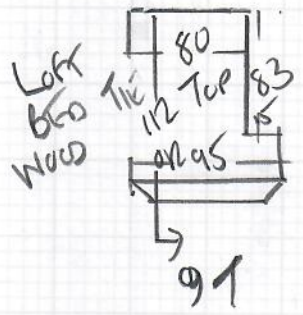

Job No: R19110  
 Name: ELEM  
 Address: 22 ABBOT AvenUE  
 SW20 8SQ

Tel:

Sheet: 1 of 2

STAIRS + LANDINGS  
Tel floor to Ground

HAVANA  
 Colour HAV-27

Plan 560 x 400

22.40m<sup>2</sup>

Job No: R19110  
 Name: ELEM  
 Address: 22 ABBOT AVENUE  
 SW20 8SQ  
 Tel:  
 Sheet: 2 of 2

- 47 x 76
- W1 67 x 90
- W2 80 x 106
- W3 70 x 75
- BLN 48 x 85

- BLN 45 x 93
- 117
- 45 x 76
- W6 65 x 73
- W5 70 x 106
- W4 65 x 87