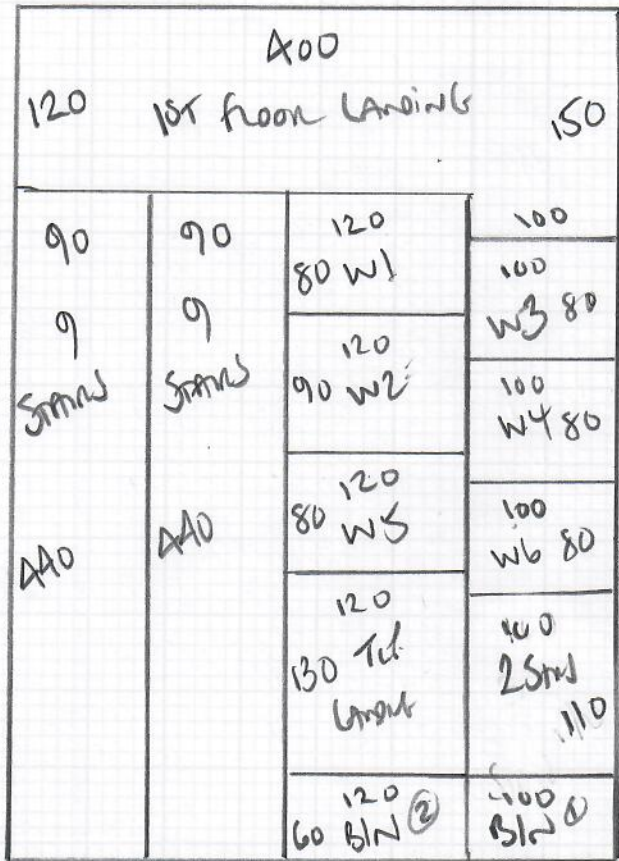

Job No: R19110  
 Name: ELEM  
 Address: 22 ABBOT AvenUE  
 SW20 8SQ

Tel:

Sheet: 1 of 2

STAIRS + LANDINGS  
Tel floor to Ground

HAVANA  
 Colour HAV-27

Plan 560 x 400

22.40m<sup>2</sup>

Job No: R19110  
 Name: ELEM  
 Address: 22 ABBOT AVENUE  
 SW20 8SQ  
 Tel:  
 Sheet: 2 of 2

- 47 x 76
- W1 67 x 90
- W2 80 x 106
- W3 70 x 75
- BLN 48 x 85

- BLN 45 x 93
- 117
- 45 x 76
- W6 65 x 73
- W5 70 x 106
- W4 65 x 87