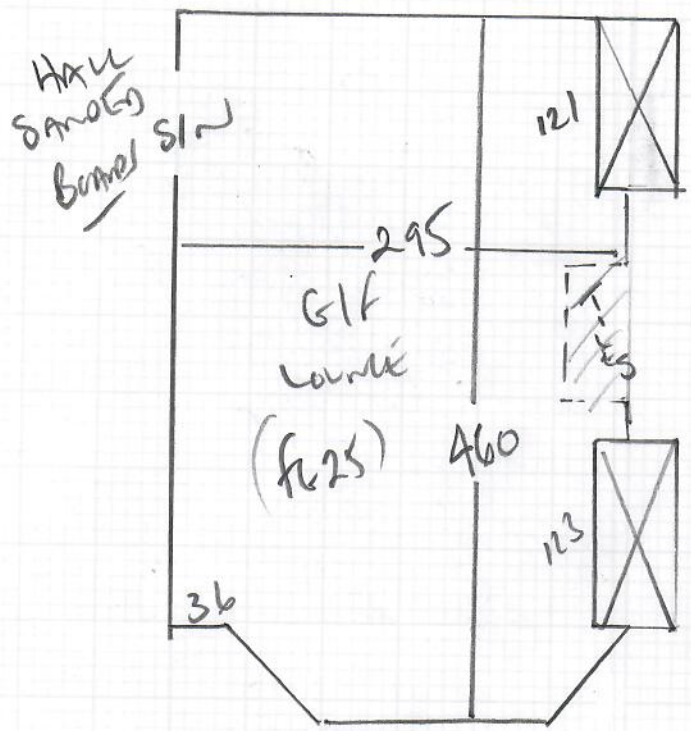

Job No: R19118
Name: CURTIS
Address: 86 AVERA SPINE AVE
SWINGSBEE
Tel:
Sheet: 1 of 1

LIVING ROOM

POMBRIDGE TRUST
CORAL RIVER TRUST

305 x 500

15.25 m²