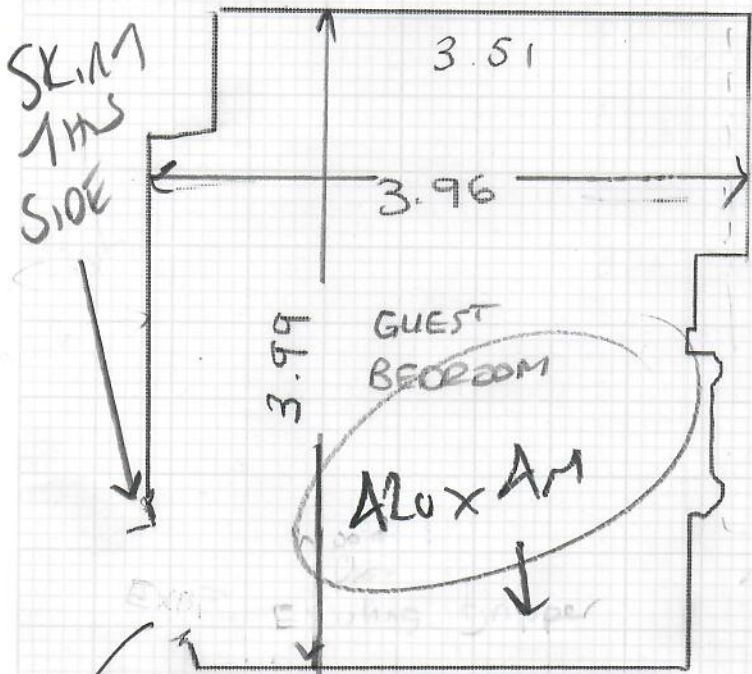

First floor plan showing
dimensions for room

mrcarpet
Job No: R19119
Name: WILLIAM
Address: 26 HUME BANK RD
SWIG 7HW
Tel:
Sheet: of:

GUEST BEDROOM

HOMESLUN
Colour Hum - AS13
CHARCOAL

A20 x A100M

- USE EXISTING DOOR
- WOOD FLOORS
- UPHOLST UNDERLAY + SWEEP FROM (OLD TREAD) (OLD TREAD)
- EXISTING GRIPPER + 2 STICKS NEW