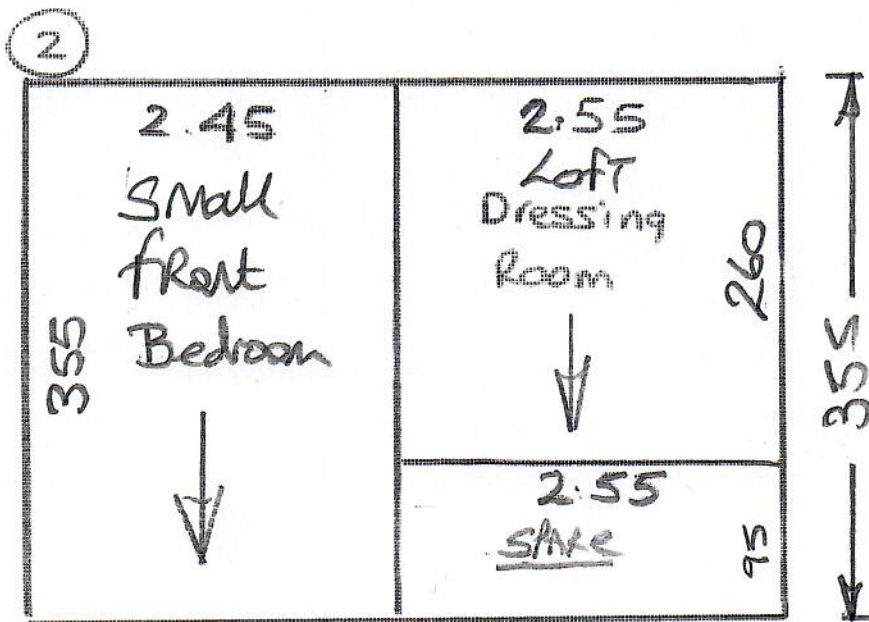

Alan - SAT 6/5

R19122  
MATTMAN

BEDROOMS ONLY

104

PRIMO GRANDE

PEARL RIVER

Loft Bedroom	5.90 x 5m
Large Back Bed	4.30 x 5m
Large front Bed	4.20 x 5m

CUTTING PLAN ① (Small BACK BED + FILL TOP FLOOR)	4.00 x 5m
---	-----------

CUTTING PLAN ② (Small front Bed + DRESSING ROOM)	3.55 x 5m
---	-----------

21.95 x 5 (109.75 M<sup>2</sup>)

Luxury PU Underlay 92 sq m  
Existing plates (price per plate to replace)  
Uplift carpet + Blue Heaven u/lay  
No furniture  
4 lin mtr seaming  
+ 1x Seam Doorway

fit 2x Ali S/NAP at SAVED cup'd doorways

R19122  
MATTMAN

2 of 4

PRIMO GRANDE

PEARL RIVER

Fit some new gripper where fitted  
cupboards removed in loft bedroom &  
where ex cup'ds have been fitted  
on top of existing carpets in Dressing Rm.

## ROLL BREAKDOWN

---

Job No: R19122  
Customer Name: Mattmann  
Carpet: Primo Grande  
Colour: Pearl River

Roll Size	25.00	x	5.00m
Loft Bedroom	5.90	x	5.00m
Large back bedroom	4.30	x	5.00m
Large front bedroom	4.20	X	5.00m
Cutting Plan 1	4.00	X	5.00m
Cutting Plan 2	3.55	X	5.00m
<b>Balance left over</b>	<b>3.05</b>	<b>x</b>	<b>5.00m</b>