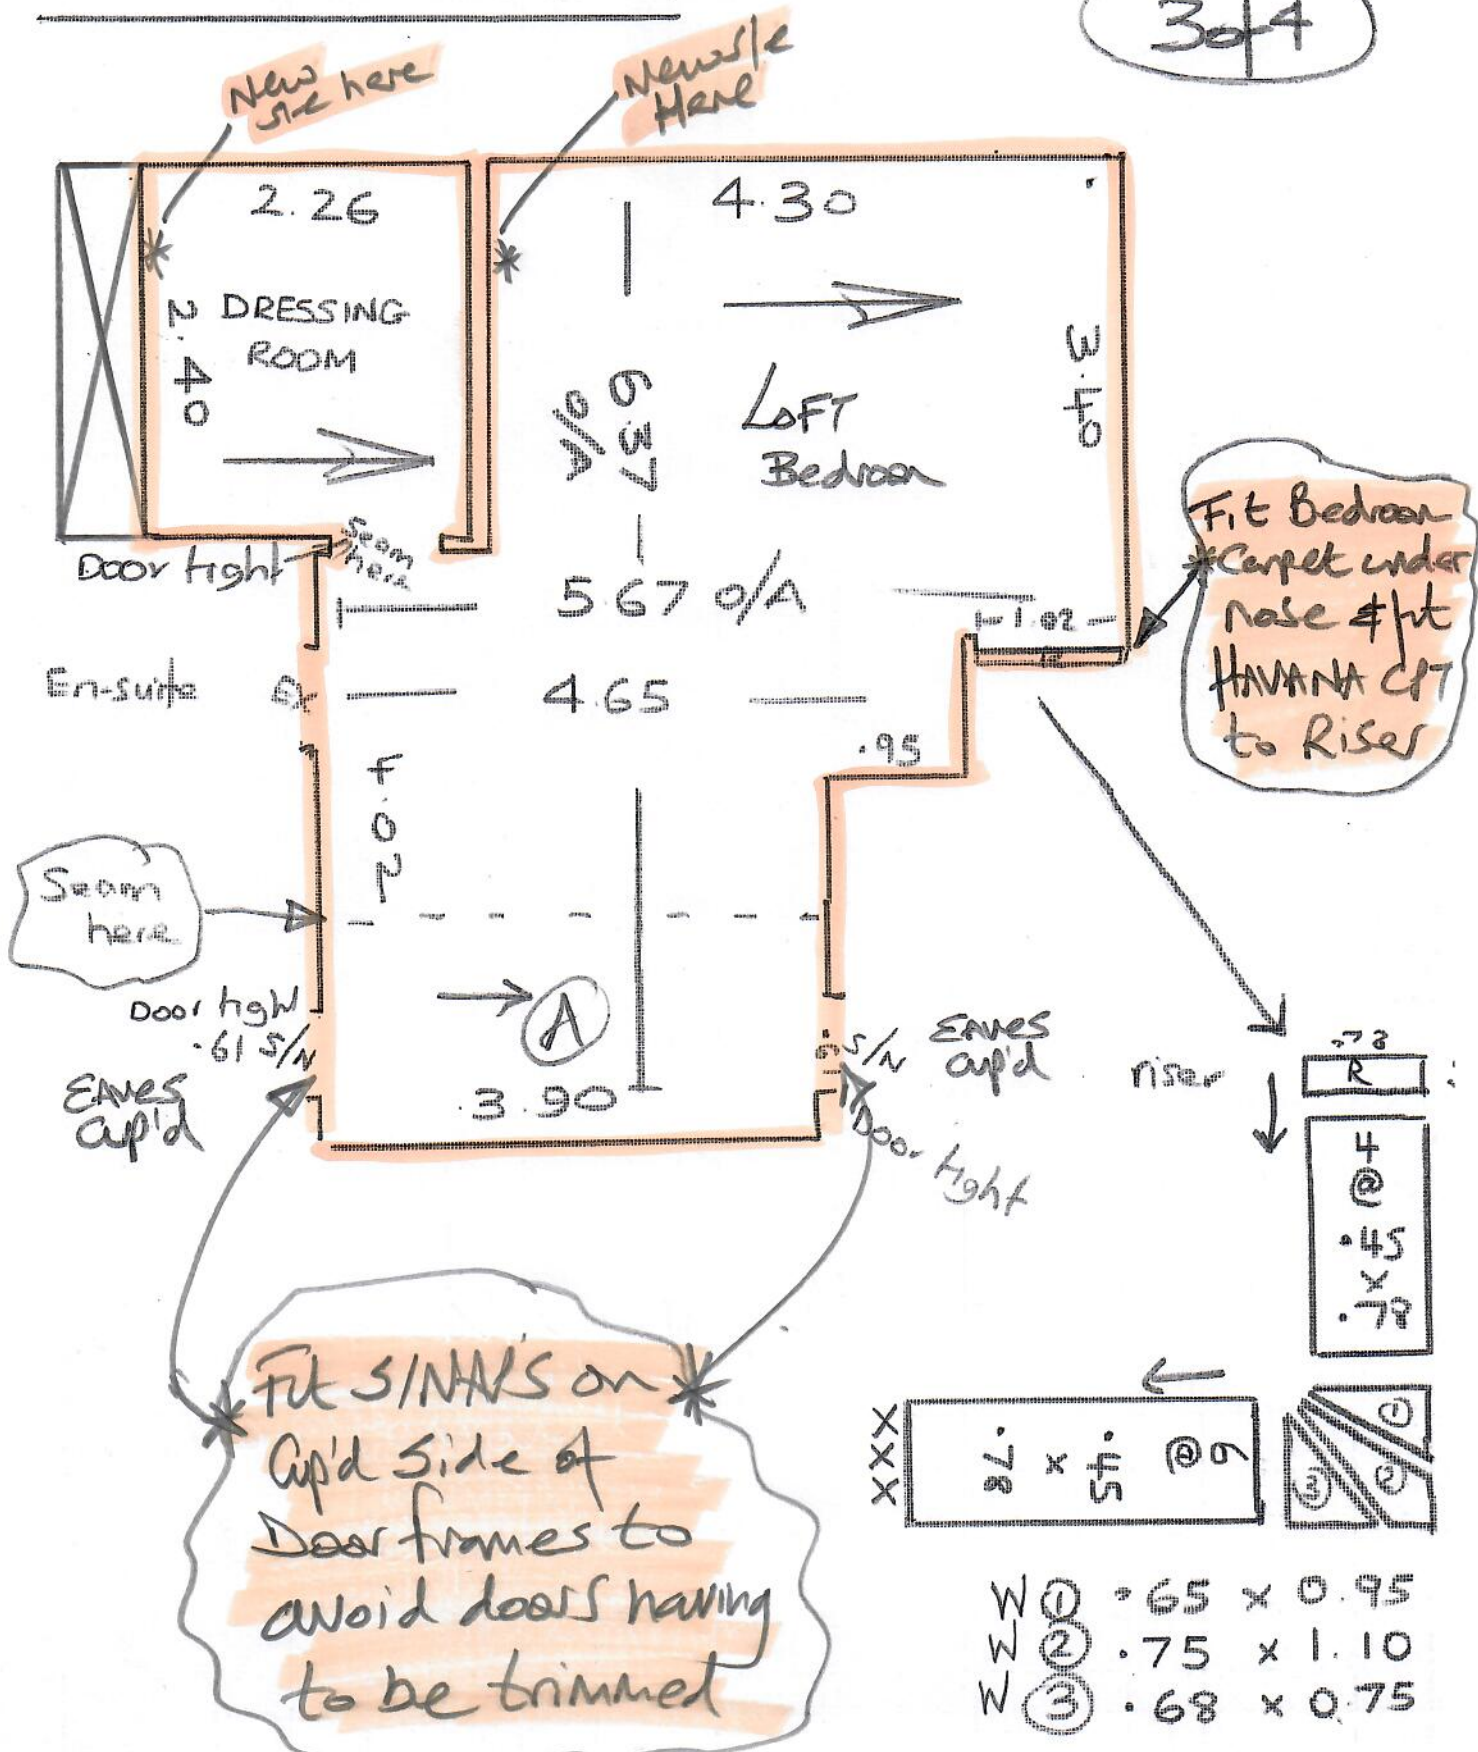

R19122
MATTMAN

TOP FLOOR BEDROOM

3 of 4