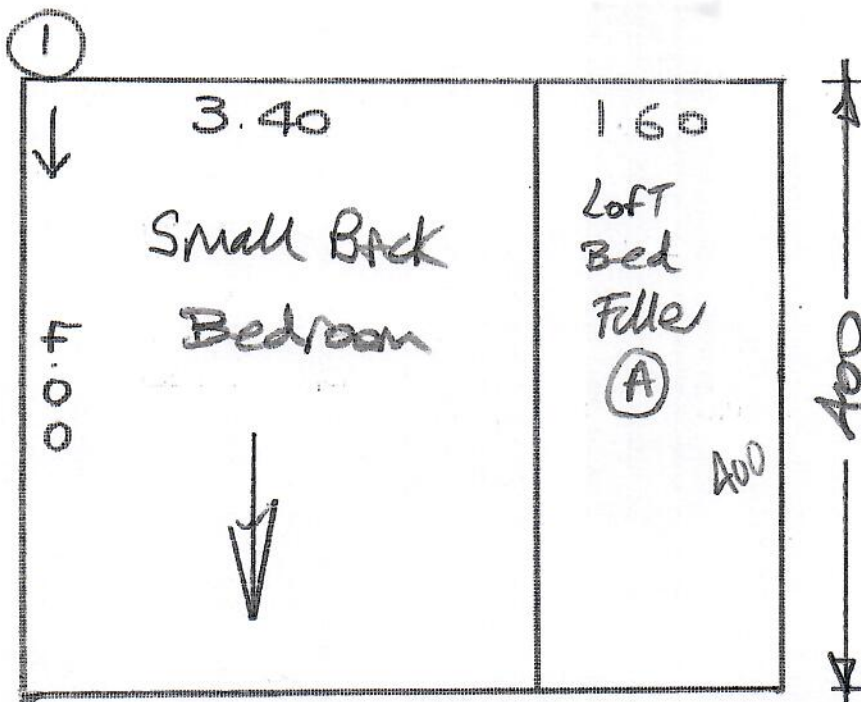

Alan - SAT 6/5

R19122  
MATTMAN

BEDROOMS ONLY

104

PRIMO GRANDE

PEARL RIVER

Loft Bedroom	5.90 x 5m
Large Back Bed	4.30 x 5m
Large front Bed	4.20 x 5m

CUTTING PLAN ① (Small BACK BED + FILL TOP FLOOR)	4.00 x 5m
---	-----------

CUTTING PLAN ② (Small front Bed + DRESSING ROOM)	3.55 x 5m
---	-----------

21.95 x 5 (109.75 M<sup>2</sup>)

Luxury PU Underlay 92 sq m  
Existing plates (price per plate to replace)  
Uplift carpet + Blue Heaven u/lay  
No furniture  
4 lin mtr seaming  
+ 1x Seam Doorway

fit 2x Ali S/NAP at SAVED cup'd doorways

R19122  
MATTMAN

2 of 4

PRIMO GRANDE

PEARL RIVER

Fit some new gripper where fitted  
cupboards removed in loft bedroom &  
where ex cup'ds have been fitted  
on top of existing carpets in Dressing Rm.