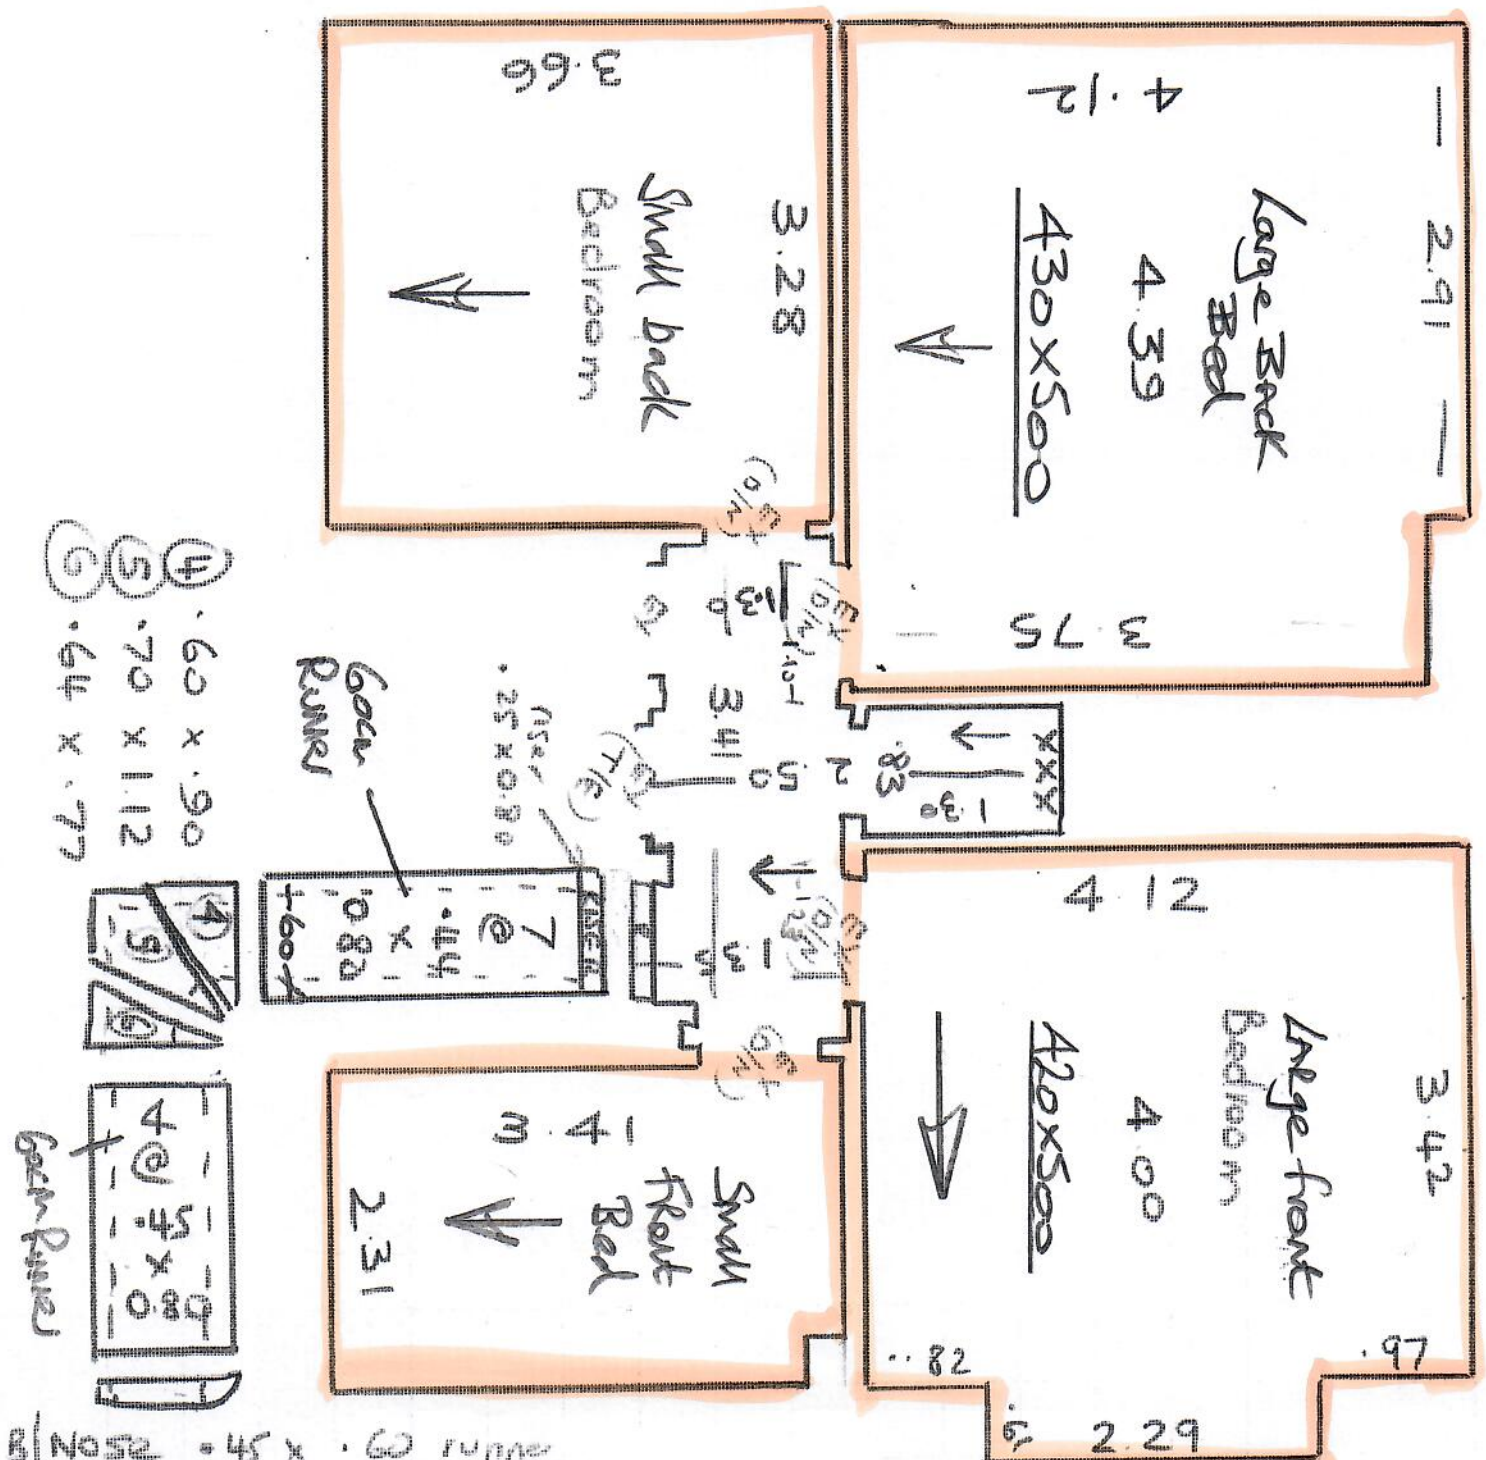

R19122  
MATTMAN

TOP FLOOR BEDROOM

3 of 4

R19122  
MATTMAN

FIRST FLOOR

4 of 4

mrcarpet  
DESIGNS FOR FLOORS

308 Worple Road  
Raynes Park  
SW20 8QU

## ROLL BREAKDOWN

---

Job No: R19122  
Customer Name: Mattmann  
Carpet: Primo Grande  
Colour: Pearl River

Roll Size	25.00	x	5.00m
Loft Bedroom	5.90	x	5.00m
Large back bedroom	4.30	x	5.00m
Large front bedroom	4.20	X	5.00m
Cutting Plan 1	4.00	X	5.00m
Cutting Plan 2	3.55	X	5.00m
<b>Balance left over</b>	<b>3.05</b>	<b>x</b>	<b>5.00m</b>